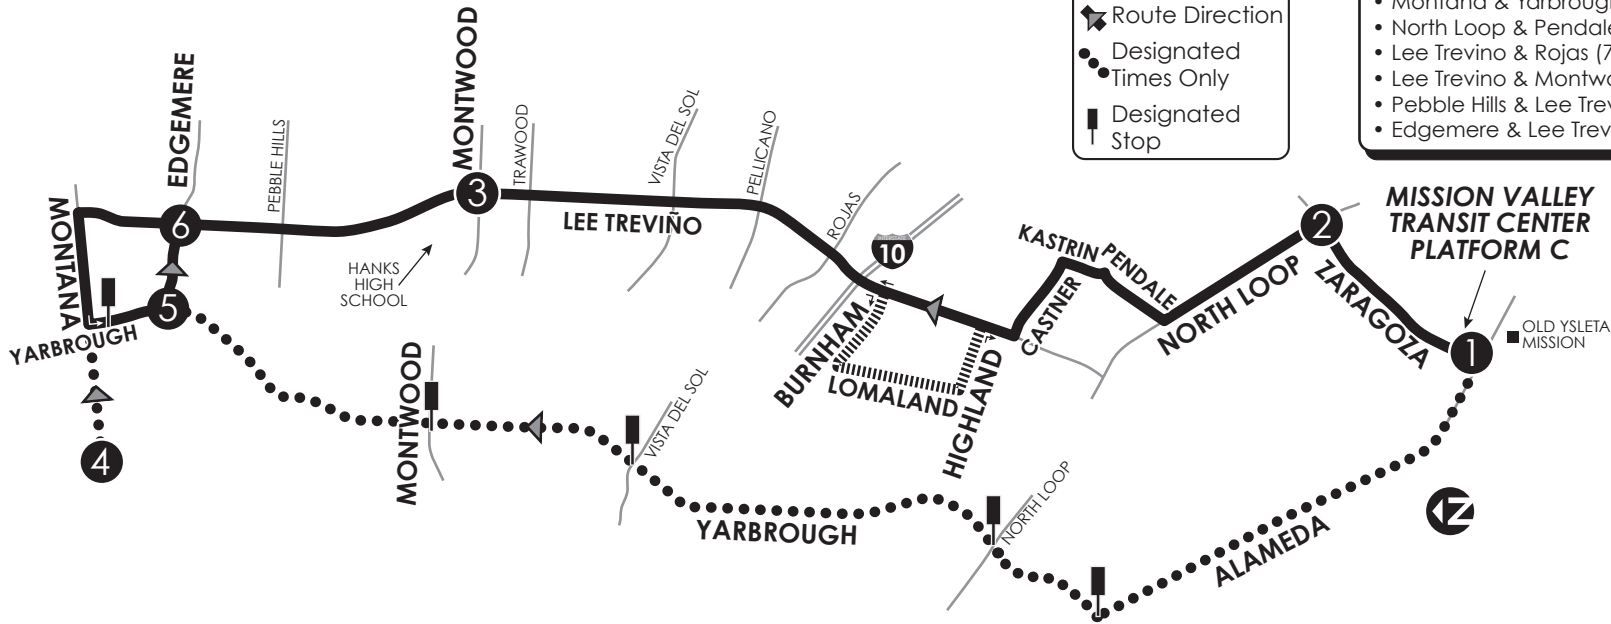

# 68 Lee Trevino

MISSION VALLEY TRANSIT CTR  
5, 6, 60, 63, 64, 68, 69, 84, 89,  
CR 30, CR 40, CR 50, Alameda Brio

- CONNECTING POINTS TO ROUTES
- Mission Valley Transit Center
  - North Loop & Zaragoza (63, 69, 86)
  - Lee Trevino & Trawood (72)
  - Lee Trevino & Vista Del Sol (72)
  - Edgemere & Yarbrough (51, 58, 67)
  - Montana & Lee Trevino (58, 67)
  - Montana & Yarbrough (58, 67)
  - North Loop & Pendale (63, 86)
  - Lee Trevino & Rojas (74)
  - Lee Trevino & Montwood (53)
  - Pebble Hills & Lee Trevino (52)
  - Edgemere & Lee Trevino (51, 67)

**LEGEND**

- ① Time Point
- ▬ Bus Route
- ➔ Route Direction
- Designated Times Only
- ▬ Designated Stop

**Monday-Friday**

1	2	3	4	5	6	3	2	1	5
Mission Valley TC Platform C	North Loop at Zaragoza	Lee Trevino at Montwood	Montana at Lorne	Yarbrough at Edgemere	Lee Trevino at Edgemere	Lee Trevino at Montwood	North Loop at Zaragoza	Mission Valley TC Platform C	Yarbrough at Havenrock
—	—	—	5:19	5:20	5:25	5:29	5:49	5:57	—
6:00	6:10	6:30	—	6:40	6:45	6:49	7:09	7:17	—
7:20	7:30	7:50	—	8:00	8:05	8:09	8:29	8:37	—
8:40	8:50	9:10	—	9:20	9:25	9:29	9:49	9:57	—
10:00	10:10	10:30	—	10:40	10:45	10:49	11:09	11:17	—
11:20	11:30	11:50	—	<b>12:00</b>	<b>12:05</b>	<b>12:09</b>	<b>12:29</b>	<b>12:37</b>	—
<b>12:40</b>	<b>12:50</b>	<b>1:10</b>	—	<b>1:20</b>	<b>1:25</b>	<b>1:29</b>	<b>1:49</b>	<b>1:57</b>	—
<b>2:00</b>	<b>2:10</b>	<b>2:30</b>	—	<b>2:40</b>	<b>2:45</b>	<b>2:49</b>	<b>3:09</b>	<b>3:17</b>	—
<b>3:20</b>	<b>3:30</b>	<b>3:50</b>	—	<b>4:00</b>	<b>4:05</b>	<b>4:09</b>	<b>4:29</b>	<b>4:37</b>	—
<b>4:40</b>	<b>4:50</b>	<b>5:10</b>	—	<b>5:20</b>	<b>5:25</b>	<b>5:29</b>	<b>5:49</b>	<b>5:57</b>	—
<b>6:00</b>	<b>6:10</b>	<b>6:30</b>	—	<b>6:40</b>	<b>6:45</b>	<b>6:49</b>	<b>7:09</b>	<b>7:17</b>	—
<b>7:20</b>	<b>7:30</b>	<b>7:50</b>	—	<b>8:00</b>	<b>8:05</b>	<b>8:09</b>	<b>8:29</b>	<b>8:37</b>	—
<b>8:40</b>	<b>8:50</b>	<b>9:10</b>	—	<b>9:20</b>	<b>9:25</b>	<b>9:29</b>	<b>9:49</b>	<b>9:57</b>	<b>10:17</b>