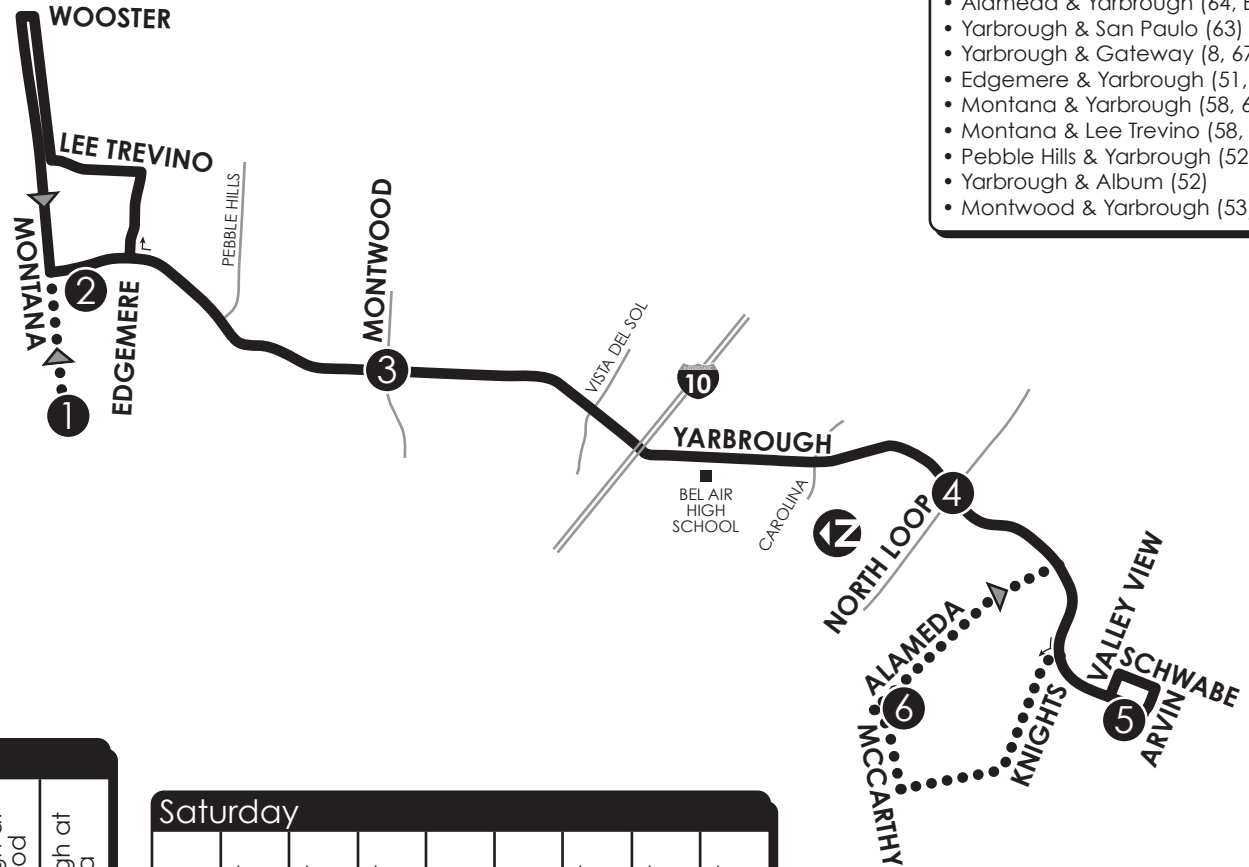

67 Yarbrough

LEGEND

- ① Time Point
- ▬ Bus Route
- ➔ Route Direction
- Service at Designated Times only

- CONNECTING POINTS TO ROUTES**
- Vista Del Sol & Yarbrough (72)
 - North Loop & Yarbrough (86)
 - Yarbrough & Arvin (64)
 - Alameda & Yarbrough (64, Brio)
 - Yarbrough & San Paulo (63)
 - Yarbrough & Gateway (8, 67, 74)
 - Edgemere & Yarbrough (51, 58, 68)
 - Montana & Yarbrough (58, 68)
 - Montana & Lee Trevino (58, 68, Brio)
 - Pebble Hills & Yarbrough (52)
 - Yarbrough & Album (52)
 - Montwood & Yarbrough (53)

Monday-Friday

Montana at Lorne	Yarbrough at Montana	Yarbrough at Montwood	Yarbrough at North Loop	Yarbrough at Arvin	McCarthy at Alameda	Yarbrough at North Loop	Yarbrough at Montwood	Yarbrough at Montana
①	②	③	④	⑤	⑥	④	③	②
5:29	5:30	5:36	5:48	6:00	6:06	6:14	6:29	6:44
—	6:47	6:53	7:05	7:17	7:23	7:31	7:46	8:01
—	8:04	8:10	8:22	8:34	8:40	8:48	9:03	9:18
—	9:21	9:27	9:39	9:51	—	9:58	10:13	10:28
—	10:31	10:37	10:49	11:01	—	11:08	11:23	11:38
—	11:41	11:47	11:59	12:11	12:17	12:25	12:40	12:55
—	12:58	1:04	1:16	1:28	—	1:35	1:50	2:05
—	2:08	2:14	2:26	2:38	2:44	2:52	3:07	3:22
—	3:25	3:31	3:43	3:55	4:01	4:09	4:24	4:39
—	4:42	4:48	5:00	5:12	—	5:19	5:34	5:49
—	5:52	5:58	6:10	6:22	—	6:29	6:44	6:59
—	7:02	7:08	7:20	7:32	—	7:39	7:54	8:09

Saturday

Montana at Lorne	Yarbrough at Montana	Yarbrough at Montwood	Yarbrough at North Loop	Yarbrough at Arvin	McCarthy at Alameda	Yarbrough at North Loop	Yarbrough at Montwood	Yarbrough at Montana
①	②	③	④	⑤	⑥	④	③	②
6:46	6:47	6:53	7:05	7:17	7:23	7:31	7:46	8:01
—	8:04	8:10	8:22	8:34	8:40	8:48	9:03	9:18
—	9:21	9:27	9:39	9:51	—	9:58	10:13	10:28
—	10:31	10:37	10:49	11:01	—	11:08	11:23	11:38
—	11:41	11:47	11:59	12:11	12:17	12:25	12:40	12:55
—	12:58	1:04	1:16	1:28	—	1:35	1:50	2:05
—	2:08	2:14	2:26	2:38	2:44	2:52	3:07	3:22
—	3:25	3:31	3:43	3:55	4:01	4:09	4:24	4:39
—	4:42	4:48	5:00	5:12	—	5:19	5:34	5:49
—	5:52	5:58	6:10	6:22	—	6:29	6:44	6:59