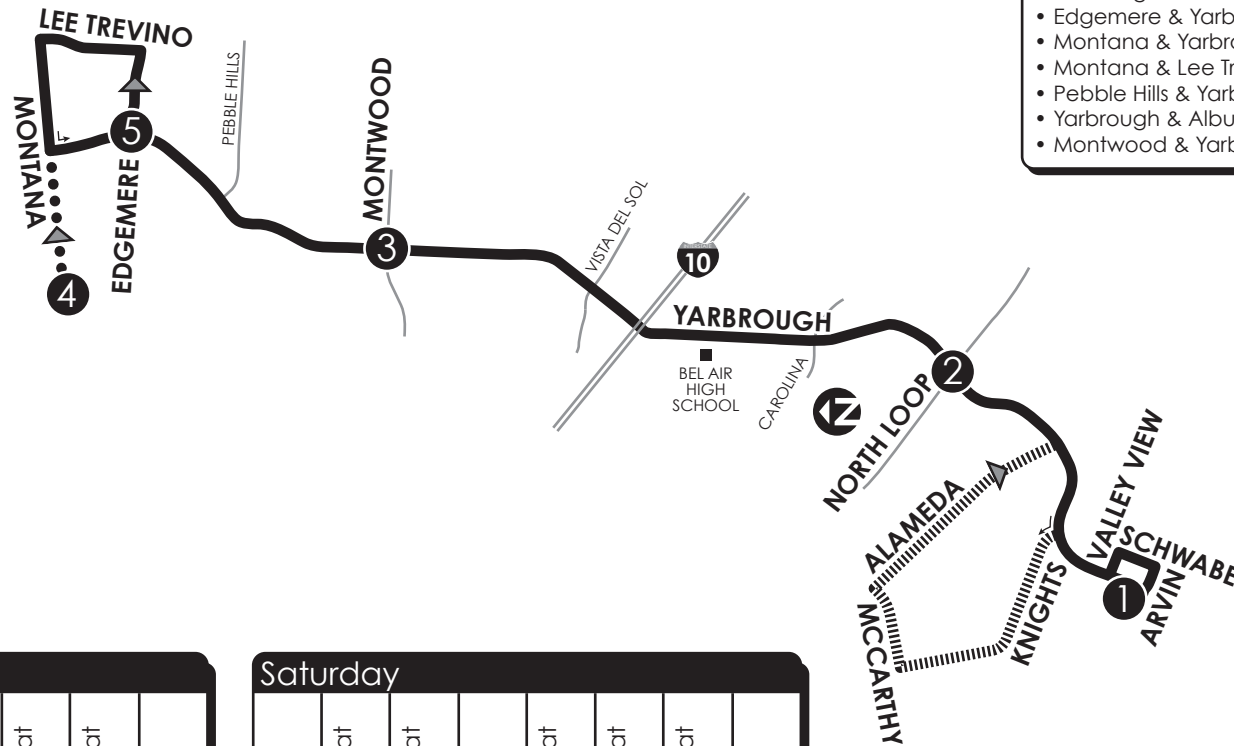

67 Yarbrough

- CONNECTING POINTS TO ROUTES
- Vista Del Sol & Yarbrough (72)
 - North Loop & Yarbrough (86)
 - Yarbrough & Arvin (64)
 - Alameda & Yarbrough (64)
 - Yarbrough & San Paulo (63)
 - Yarbrough & Gateway West/East (8)
 - Edgemere & Yarbrough (51, 58, 68)
 - Montana & Yarbrough (58, 68)
 - Montana & Lee Trevino (58, 68)
 - Pebble Hills & Yarbrough (52)
 - Yarbrough & Album (52)
 - Montwood & Yarbrough (53)

LEGEND

- ① Time Point
- ▬ Bus Route
- ➔ Route Direction
- ▨ Inbound Only
- Designated Times only

Monday-Friday

Yarbrough at Arvin	Yarbrough at North Loop	Yarbrough at Montwood	Montana at Lorne	Yarbrough at Edgemere	Yarbrough at Montwood	Yarbrough at North Loop	Yarbrough at Arvin
①	②	③	④	⑤	③	②	①
—	—	—	5:29	5:30	5:36	5:48	6:07
6:10	6:17	6:32	—	6:50	6:56	7:08	7:27
7:30	7:37	7:52	—	8:10	8:16	8:28	8:47
8:50	8:57	9:12	—	9:30	9:36	9:48	9:57
10:00	10:07	10:22	—	10:40	10:46	10:58	11:07
11:10	11:17	11:32	—	11:50	11:56	12:08	12:17
12:20	12:27	12:42	—	1:00	1:06	1:18	1:27
1:30	1:37	1:52	—	2:10	2:16	2:28	2:47
2:50	2:57	3:12	—	3:30	3:36	3:48	4:07
4:10	4:17	4:32	—	4:50	4:56	5:08	5:17
5:20	5:27	5:42	—	6:00	6:06	6:18	6:27
6:30	6:37	6:52	—	7:10	7:16	7:28	7:37

Saturday

Yarbrough at Arvin	Yarbrough at North Loop	Yarbrough at Montwood	Montana at Lorne	Yarbrough at Edgemere	Yarbrough at Montwood	Yarbrough at North Loop	Yarbrough at Arvin
①	②	③	④	⑤	③	②	①
—	—	—	6:49	6:50	6:56	7:08	7:27
7:30	7:37	7:52	—	8:10	8:16	8:28	8:47
8:50	8:57	9:12	—	9:30	9:36	9:48	9:57
10:00	10:07	10:22	—	10:40	10:46	10:58	11:07
11:10	11:17	11:32	—	11:50	11:56	12:08	12:17
12:20	12:27	12:42	—	1:00	1:06	1:18	1:27
1:30	1:37	1:52	—	2:10	2:16	2:28	2:47
2:50	2:57	3:12	—	3:30	3:36	3:48	4:07
4:10	4:17	4:32	—	4:50	4:56	5:08	5:17
5:20	5:27	5:42	—	6:00	6:06	6:18	6:27