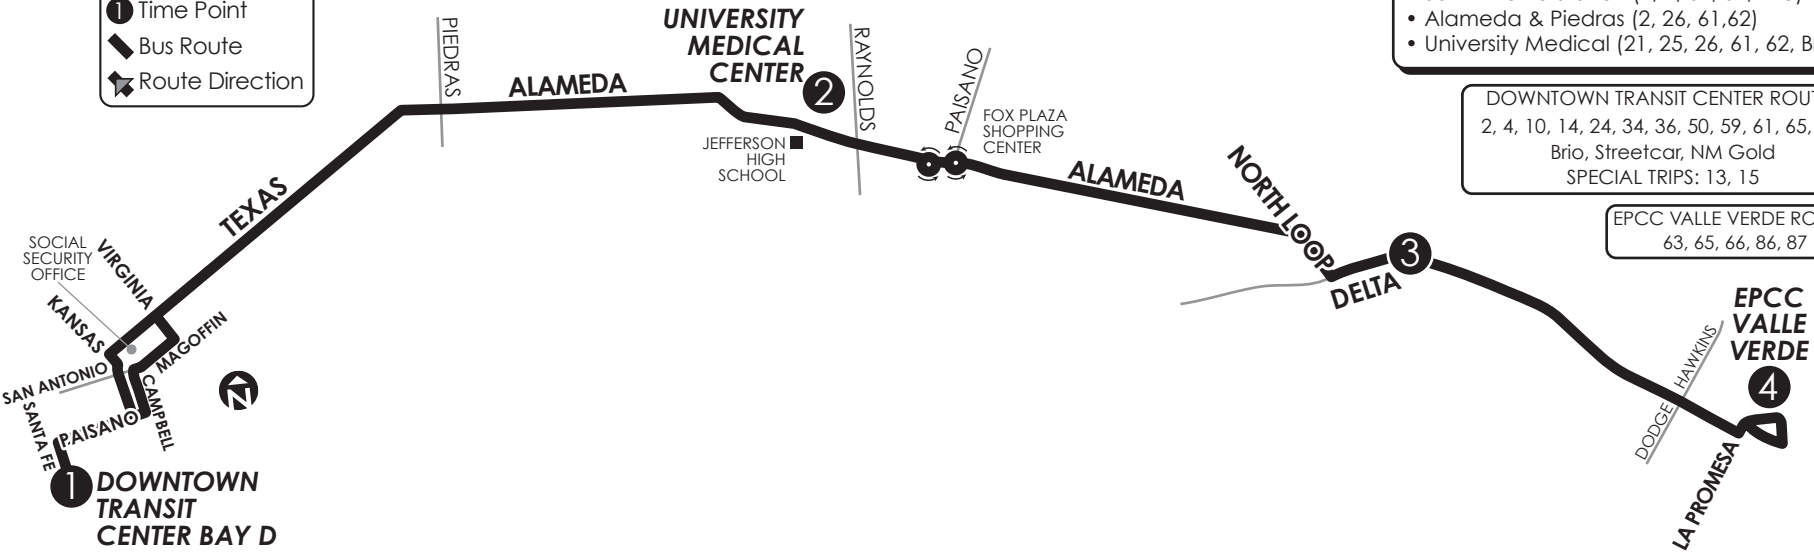

66 Valle Verde via North Loop

LEGEND

- ① Time Point
- ▬ Bus Route
- ➔ Route Direction

- CONNECTING POINTS TO ROUTES**
- Downtown Transit Center
 - EPCC Valle Verde
 - Fox Plaza (24, 25, 61, 65, Brio)
 - Delta & Alameda (24, 61, 62, 65, Brio)
 - North Loop & Delta (65)
 - San Antonio Station (2, 4, 61, 62, Brio)
 - Alameda & Piedras (2, 26, 61, 62)
 - University Medical (21, 25, 26, 61, 62, Brio)

- DOWNTOWN TRANSIT CENTER ROUTES**
2, 4, 10, 14, 24, 34, 36, 50, 59, 61, 65, 66, Brio, Streetcar, NM Gold
SPECIAL TRIPS: 13, 15

- EPCC VALLE VERDE ROUTES**
63, 65, 66, 86, 87

Monday-Friday

Downtown TC Bay D ①	University Medical Ctr ②	Delta at North Loop ③	EPCC Valle Verde ④	Delta at North Loop ③	University Medical Ctr ②	Downtown TC Bay D ①
5:00	5:20	5:33	5:45	5:52	6:07	6:27
6:30	6:50	7:03	7:15	7:22	7:37	7:57
8:00	8:20	8:33	8:45	8:52	9:07	9:27
9:30	9:50	10:03	10:15	10:22	10:37	10:57
11:00	11:20	11:33	11:45	11:52	12:07	12:27
12:30	12:50	1:03	1:15	1:22	1:37	1:57
2:00	2:20	2:33	2:45	2:52	3:07	3:27
3:30	3:50	4:03	4:15	4:22	4:37	4:57
5:00	5:20	5:33	5:45	5:52	6:07	6:27
6:30	6:52	7:04	7:20	7:30	7:42	8:04
8:15	8:30	8:40	8:45	8:50	9:00	9:15
9:15	9:37	9:49	10:01	—	—	—

Saturday

Downtown TC Bay D ①	University Medical Ctr ②	Delta at North Loop ③	EPCC Valle Verde ④	Delta at North Loop ③	University Medical Ctr ②	Downtown TC Bay D ①
5:00	5:20	5:33	5:45	5:52	6:07	6:27
6:30	6:50	7:03	7:15	7:22	7:37	7:57
8:00	8:20	8:33	8:45	8:52	9:07	9:27
9:30	9:50	10:03	10:15	10:22	10:37	10:57
11:00	11:20	11:33	11:45	11:52	12:07	12:27
12:30	12:50	1:03	1:15	1:22	1:37	1:57
2:00	2:20	2:33	2:45	2:52	3:07	3:27
3:30	3:50	4:03	4:15	4:22	4:37	4:57
5:00	5:20	5:33	5:45	5:52	6:07	6:27
6:30	6:52	7:04	7:20	7:30	7:42	8:04
8:15	8:30	8:40	8:45	—	—	—