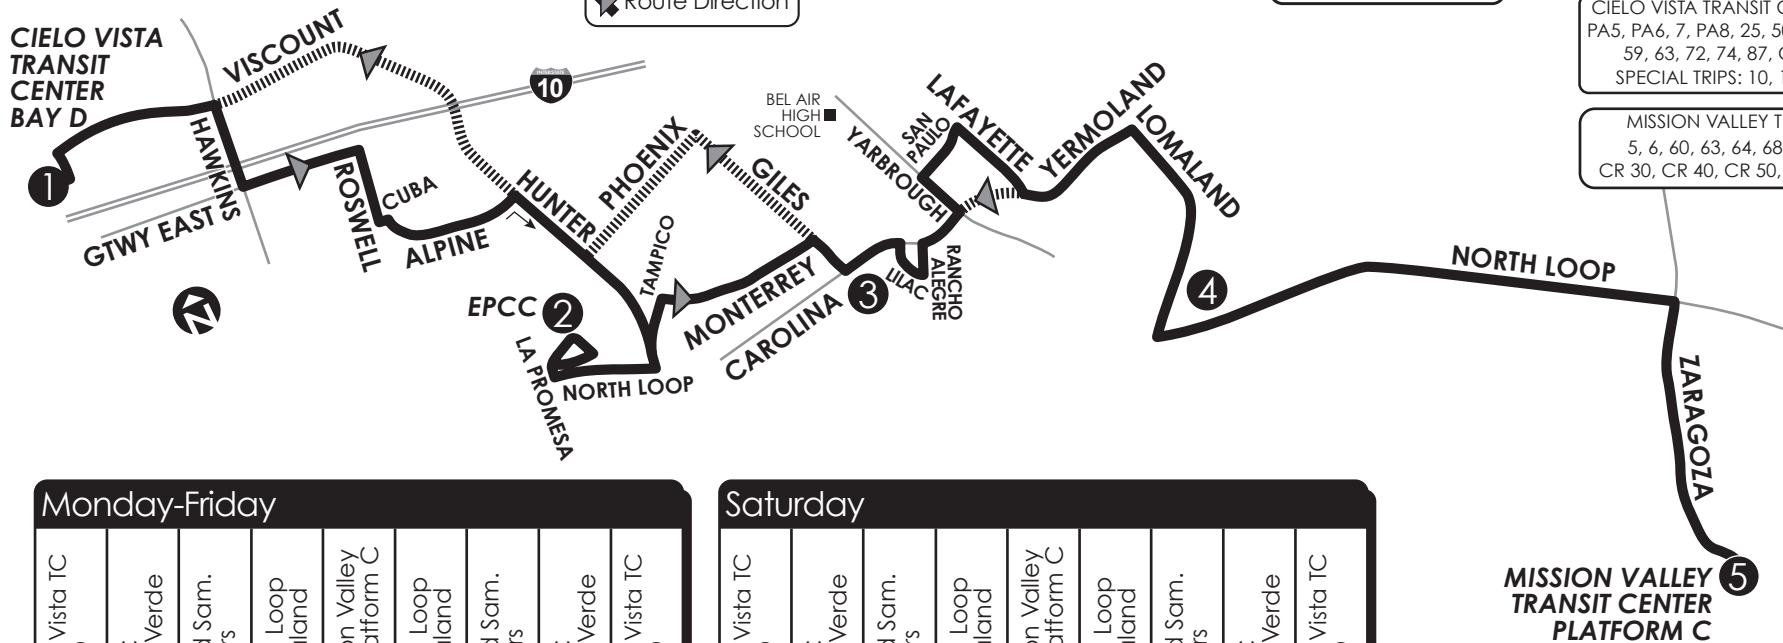

63 Mission Valley/Cielo Vista Transit Center

LEGEND

- ① Time Point
- ▬ Bus Route
- ➔ Route Direction

- CONNECTING POINTS TO ROUTES**
- Cielo Vista Transit Center
 - Viscount & Hawkins
 - Mission Valley Transit Center
 - EPCC Valle Verde
 - North Loop & Lomaland (86)
 - North Loop & Zaragoza (68, 69, 86)
 - Gateway West & Viscount (8,72)
 - Yarbrough & San Paulo (67)
 - North Loop & Pendale (68, 86)

EPCC VALLE VERDE ROUTES
63, 65, 66, 86, 87

VISCOUNT & HAWKINS
7, 8, 25, 50, 51, 52, 53, 58,
63, 72, 74, 87

CIELO VISTA TRANSIT CENTER ROUTES
PA5, PA6, 7, PA8, 25, 50, 51, 52, 53, 58,
59, 63, 72, 74, 87, CR 20, PA90
SPECIAL TRIPS: 10, 12, 13, 14, 15

MISSION VALLEY TRANSIT CTR
5, 6, 60, 63, 64, 68, 69, 84, 89,
CR 30, CR 40, CR 50, Alameda Brio

Monday-Friday

1	2	3	4	5	4	3	2	1
Cielo Vista TC Bay D	EPCC Valle Verde	Good Sam. Towers	North Loop Lomaland	Mission Valley TC Platform C	North Loop Lomaland	Good Sam. Towers	EPCC Valle Verde	Cielo Vista TC Bay D
—	—	—	—	5:28	5:45	6:00	6:10	6:28
5:30	5:45	5:55	6:10	6:28	6:45	7:00	7:10	7:28
6:30	6:45	6:55	7:10	7:28	7:45	8:00	8:10	8:28
7:30	7:45	7:55	8:10	8:28	8:45	9:00	9:10	9:28
8:30	8:45	8:55	9:10	9:28	9:45	10:00	10:10	10:28
10:30	10:45	10:55	11:10	11:28	11:45	12:00	12:10	12:28
12:30	12:45	12:55	1:10	1:28	1:45	2:00	2:10	2:28
2:30	2:45	2:55	3:10	3:28	3:45	4:00	4:10	4:28
3:30	3:45	3:55	4:10	4:28	4:45	5:00	5:10	5:28
4:30	4:45	4:55	5:10	5:28	5:45	6:00	6:10	6:28
5:30	5:45	5:55	6:10	6:28	6:45	7:00	7:10	7:28
6:30	6:45	6:55	7:10	7:28	7:45	8:00	8:10	8:28
7:30	7:45	7:55	8:10	8:28	8:45	9:00	9:10	9:28
8:30	8:45	8:55	9:10	9:28	9:45	10:00	10:10	10:28

MISSION VALLEY TRANSIT CENTER PLATFORM C