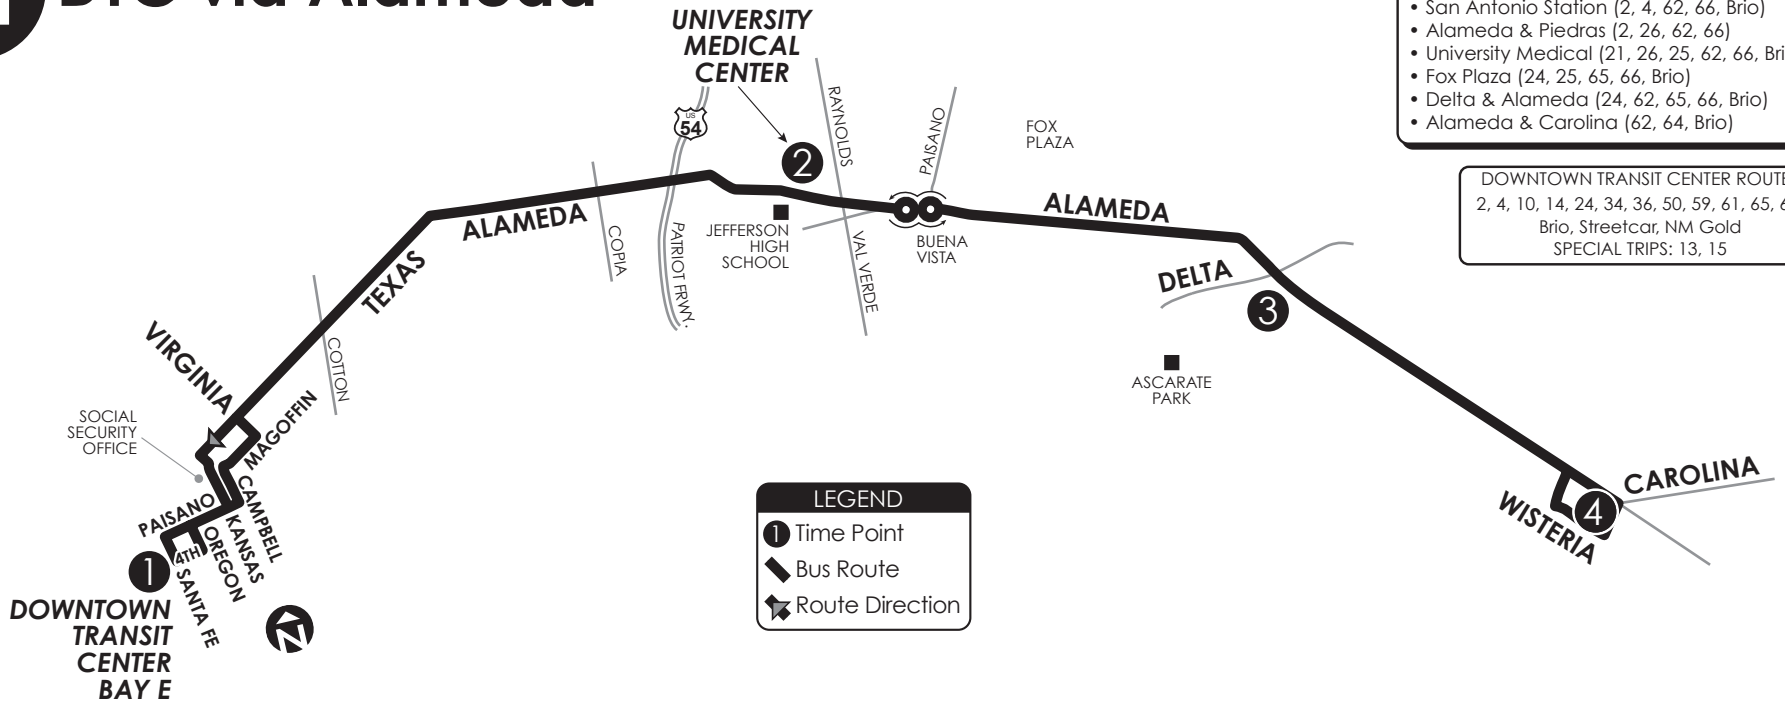

61 DTC via Alameda

- CONNECTING POINTS TO ROUTES**
- Downtown Transit Center
 - Texas & Oregon (2, 59, 66)
 - San Antonio Station (2, 4, 62, 66, Brio)
 - Alameda & Piedras (2, 26, 62, 66)
 - University Medical (21, 26, 25, 62, 66, Brio)
 - Fox Plaza (24, 25, 65, 66, Brio)
 - Delta & Alameda (24, 62, 65, 66, Brio)
 - Alameda & Carolina (62, 64, Brio)

- DOWNTOWN TRANSIT CENTER ROUTES**
 2, 4, 10, 14, 24, 34, 36, 50, 59, 61, 65, 66,
 Brio, Streetcar, NM Gold
SPECIAL TRIPS: 13, 15

LEGEND

- ① Time Point
- ↔ Bus Route
- ➔ Route Direction

Monday-Friday

① Downtown TC Bay E	② University Medical Ctr	③ Alameda at Delta	④ Alameda At Carolina	③ Alameda at Delta	② University Medical Ctr	① Downtown TC Bay E
4:30	4:48	4:58	5:10	5:20	5:35	5:55
6:00	6:18	6:28	6:40	6:50	7:05	7:25
7:30	7:48	7:58	8:10	8:20	8:35	8:55
9:00	9:18	9:28	9:40	9:50	10:05	10:25
10:30	10:48	10:58	11:10	11:20	11:35	11:55
12:00	12:18	12:28	12:40	12:50	1:05	1:25
1:30	1:48	1:58	2:10	2:20	2:35	2:55
3:00	3:18	3:28	3:40	3:50	4:05	4:25
4:30	4:48	4:58	5:10	5:20	5:35	5:55
6:00	6:18	6:28	6:35	6:44	6:54	7:10
7:10	7:28	7:38	7:45	7:52	8:00	8:13
8:15	8:30	8:40	8:47	8:54	9:02	9:15
9:15	9:30	9:40	9:47	—	—	—

Saturday

① Downtown TC Bay E	② University Medical Ctr	③ Alameda at Delta	④ Alameda At Carolina	③ Alameda at Delta	② University Medical Ctr	① Downtown TC Bay E
4:30	4:48	4:58	5:10	5:20	5:35	5:55
6:00	6:18	6:28	6:40	6:50	7:05	7:25
7:30	7:48	7:58	8:10	8:20	8:35	8:55
9:00	9:18	9:28	9:40	9:50	10:05	10:25
10:30	10:48	10:58	11:10	11:20	11:35	11:55
12:00	12:18	12:28	12:40	12:50	1:05	1:25
1:30	1:48	1:58	2:10	2:20	2:35	2:55
3:00	3:18	3:28	3:40	3:50	4:05	4:25
4:30	4:48	4:58	5:10	5:20	5:35	5:55
6:00	6:18	6:28	6:35	6:44	6:54	7:10
7:10	7:28	7:38	7:45	7:52	8:00	8:13
8:15	8:30	8:40	8:47	8:54	9:02	9:15