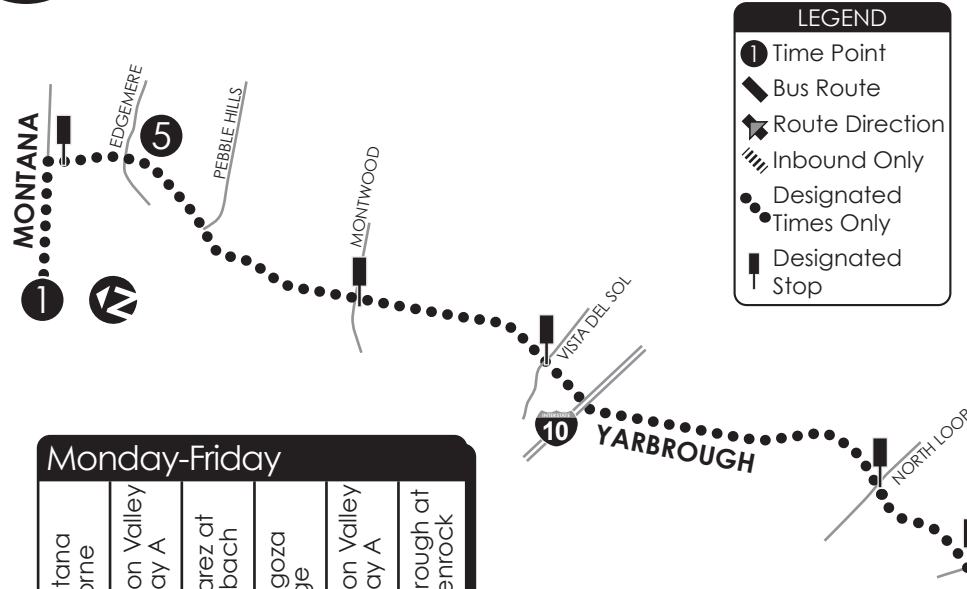

# 60 Socorro/Zaragoza Bridge

MISSION VALLEY TRANSIT CTR  
5, 6, 60, 63, 64, 68, 69, 84, 89,  
CR 30, CR 40, CR 50, Alameda Brio

CONNECTING POINTS TO ROUTES  
• Mission Valley Transit Center  
• Socorro & Jericho (84)

### Monday-Friday

1	2	3	4	2	5
Montana at Lorne	Mission Valley TC Bay A	Nevarez at Staubach	Zaragoza Bridge	Mission Valley TC Bay A	Yarbrough at Havenrock
4:10	4:30	4:50	5:15	5:28	—
4:40	5:00	5:20	5:45	5:58	—
—	5:30	5:50	6:15	6:28	—
—	6:00	6:20	6:45	6:58	—
—	6:30	6:50	7:15	7:28	—
—	7:00	7:20	7:45	7:58	—
—	7:30	7:50	8:15	8:28	—
—	8:00	8:20	8:45	8:58	9:18
—	8:30	8:50	9:15	9:28	—
—	9:30	9:50	10:15	10:28	—
—	10:30	10:50	11:15	11:28	—
—	11:30	11:50	12:15	12:28	—
—	12:30	12:50	1:15	1:28	—
—	1:30	1:50	2:15	2:28	—
—	2:30	2:50	3:15	3:28	—
—	3:30	3:50	4:15	4:28	—
3:40	4:00	4:20	4:45	4:58	—
—	4:30	4:50	5:15	5:28	—
—	5:00	5:20	5:45	5:58	—
—	5:30	5:50	6:15	6:28	—
—	6:00	6:20	6:45	6:58	7:18
—	6:30	6:50	7:15	7:28	—
—	7:30	7:50	8:15	8:28	—
—	8:30	8:50	9:15	9:28	9:48

### Saturday

1	2	3	4	2	5
Montana at Lorne	Mission Valley TC Bay A	Nevarez at Staubach	Zaragoza Bridge	Mission Valley TC Bay A	Yarbrough at Havenrock
4:10	4:30	4:50	5:15	5:28	—
—	5:30	5:50	6:15	6:28	—
—	6:30	6:50	7:15	7:28	—
—	7:30	7:50	8:15	8:28	—
—	8:30	8:50	9:15	9:28	—
—	9:30	9:50	10:15	10:28	—
—	10:30	10:50	11:15	11:28	—
—	11:30	11:50	12:15	12:28	—
—	12:30	12:50	1:15	1:28	—
—	1:30	1:50	2:15	2:28	—
—	2:30	2:50	3:15	3:28	—
—	3:30	3:50	4:15	4:28	—
—	4:30	4:50	5:15	5:28	—
—	5:30	5:50	6:15	6:28	—
—	6:30	6:50	7:15	7:28	—
—	7:30	7:50	8:15	8:28	8:48