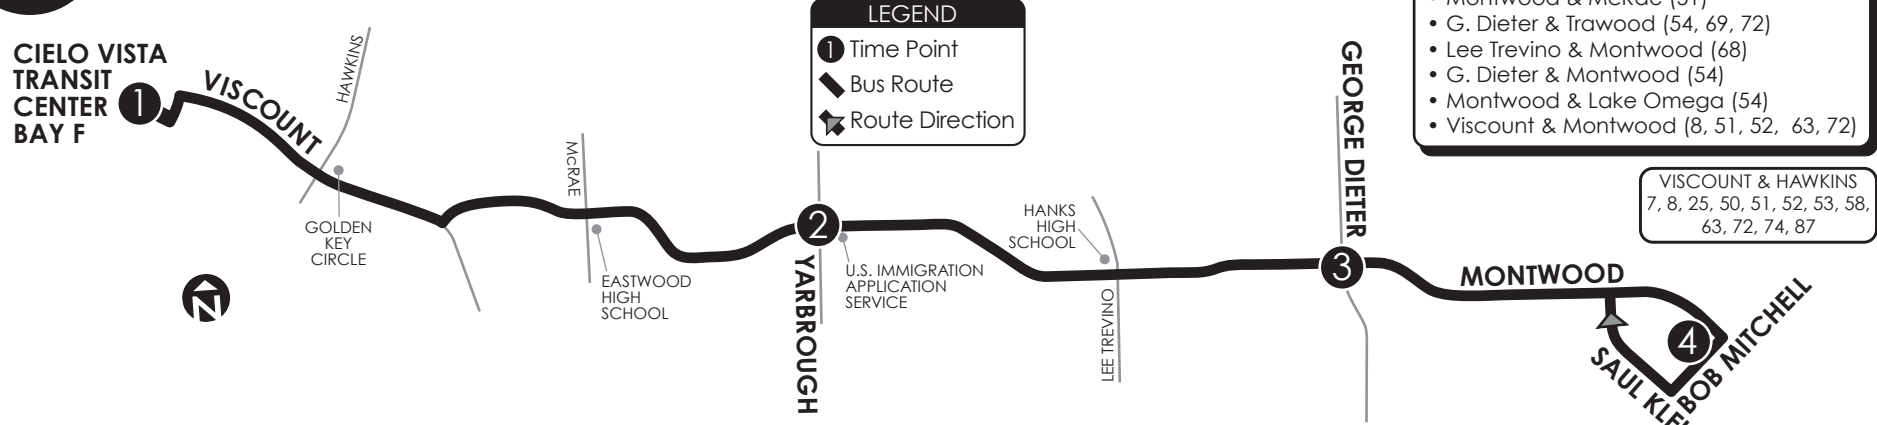

# 53 George Dieter via Montwood

CIELO VISTA TRANSIT CENTER ROUTES  
 PA5, PA6, 7, PA8, 25, 50, 51, 52, 53, 58,  
 59, 63, 72, 74, 87, CR 20, PA90  
 SPECIAL TRIPS: 10, 12, 13, 14, 15

- CONNECTING POINTS TO ROUTES
- Cielo Vista Transit Center
  - Viscount & Hawkins
  - Montwood & Yarbrough (67)
  - Montwood & McRae (51)
  - G. Dieter & Trawood (54, 69, 72)
  - Lee Trevino & Montwood (68)
  - G. Dieter & Montwood (54)
  - Montwood & Lake Omega (54)
  - Viscount & Montwood (8, 51, 52, 63, 72)

VISCOUNT & HAWKINS  
 7, 8, 25, 50, 51, 52, 53, 58,  
 63, 72, 74, 87

**Monday-Friday**

Cielo Vista TC Bay F	Montwood Yarbrough	Montwood George Dieter	Bob Mitchell at Montwood	Montwood George Dieter	Montwood Yarbrough	Cielo Vista TC Bay F
①	②	③	④	③	②	①
5:30	5:45	5:53	6:05	6:11	6:19	6:38
6:05	6:20	6:28	6:40	6:46	6:54	7:13
6:40	6:55	7:03	7:15	7:21	7:29	7:48
7:15	7:30	7:38	7:50	7:56	8:04	8:23
7:50	8:05	8:13	8:25	8:31	8:39	8:58
8:25	8:40	8:48	9:00	9:06	9:14	9:33
9:00	9:15	9:23	9:35	9:41	9:49	10:08
9:35	9:50	9:58	10:10	10:16	10:24	10:43
10:10	10:25	10:33	10:45	10:51	10:59	11:18
10:45	11:00	11:08	11:20	11:26	11:34	11:53
11:20	11:35	11:43	11:55	12:01	12:09	12:28
11:55	12:10	12:18	12:30	12:36	12:44	1:03
12:30	12:45	12:53	1:05	1:11	1:19	1:38
1:05	1:20	1:28	1:40	1:46	1:54	2:13
1:40	1:55	2:03	2:15	2:21	2:29	2:48
2:15	2:30	2:38	2:50	2:56	3:04	3:23
2:50	3:05	3:13	3:25	3:31	3:39	3:58
3:25	3:40	3:48	4:00	4:06	4:14	4:33
4:00	4:15	4:23	4:35	4:41	4:49	5:08
4:35	4:50	4:58	5:10	5:16	5:24	5:43
5:10	5:25	5:33	5:45	5:51	5:59	6:18
5:45	6:00	6:08	6:20	6:26	6:34	6:53
6:20	6:35	6:43	6:55	7:01	7:09	7:28
6:55	7:10	7:18	7:30	7:36	7:44	8:03
7:30	7:45	7:53	8:05	8:11	8:19	8:38
8:05	8:20	8:28	8:40	8:46	8:54	9:13
8:40	8:55	9:03	9:15	9:21	9:29	9:48