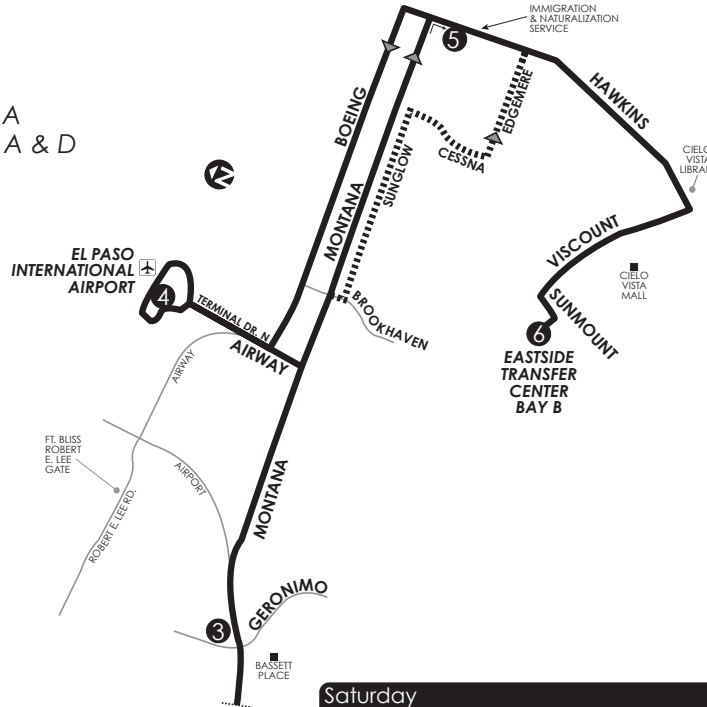

50 Montana

Downtown Transfer Center Bay A
 Five Points Transfer Center Bays A & D
 Eastside Transfer Center Bay B

LEGEND

- ① Time Point
- Bus Route
- ➔ Route Direction
- ⋯ Route Deviation

- CONNECTING POINTS TO ROUTES**
- ➔ Downtown
 - ➔ Five Points Transfer Center
 - ➔ Montana & Copia (35,55)
 - ➔ Montana & Reynolds (21,22,55)
 - ➔ Montana & Chelsea (21,22,55)
 - ➔ Montana & Geronimo (7,25,33,55)
 - ➔ Montana & Airway (31,33)
 - ➔ Hawkins & Viscount
 - ➔ Eastside Transfer Center

FIVE POINTS TRANSFER CENTER
 25, 30, 32, 33, 34, 35, 41, 55

VISCOUNT & HAWKINS
 7, 25, 51, 52, 53, 55, 58, 63, 71, 72, 73, 74

DOWNTOWN ROUTES
 1, 3, 4, 9, 10, 14, 15, 21, 22, 24, 33, 34, 35, 36, 42, 55, 59, 61, 62, 65, 66, 83, Brio

Sunday

Downtown Transfer Ctr	Five Points Transfer Cntr D	Montana at Geronimo	El Paso Airport	Hawkins at Montana	Eastside Transfer Cntr	El Paso Airport	Montana at Geronimo	Five Points Transfer Cntr A	Downtown Transfer Ctr
1	2	3	4	5	6	4	3	2	1
7:05	7:25	7:37	7:42	—	8:05	8:21	8:31	8:43	9:03
7:45	8:05	8:17	8:22	8:27	8:45	9:01	9:11	9:23	9:43
8:25	8:45	8:57	9:02	—	9:25	9:41	9:51	10:03	10:23
9:05	9:25	9:37	9:42	9:47	10:05	10:21	10:31	10:43	11:03
9:45	10:05	10:17	10:22	—	10:45	11:01	11:11	11:23	11:43
10:25	10:45	10:57	11:02	11:07	11:25	11:41	11:51	12:03	12:23
11:05	11:25	11:37	11:42	—	12:05	12:21	12:31	12:43	1:03
11:45	12:05	12:17	12:22	12:27	12:45	1:01	1:11	1:23	1:43
12:25	12:45	12:57	1:02	—	1:25	1:41	1:51	2:03	2:23
1:05	1:25	1:37	1:42	1:47	2:05	2:21	2:31	2:43	3:03
1:45	2:05	2:17	2:22	—	2:45	3:01	3:11	3:23	3:43
2:25	2:45	2:57	3:02	3:07	3:25	3:41	3:51	4:03	4:23
3:05	3:25	3:37	3:42	—	4:05	4:21	4:31	4:43	5:03
3:45	4:05	4:17	4:22	4:27	4:45	5:01	5:11	5:23	5:43
4:25	4:45	4:57	5:02	—	5:25	5:41	5:51	6:03	6:23
5:05	5:25	5:37	5:42	5:47	6:05	6:21	6:31	6:43	7:03
5:45	6:05	6:17	6:22	—	6:45	7:01	7:11	7:23	7:43
6:25	6:45	6:57	7:02	7:07	7:25	7:41	7:51	8:03	8:23
7:05	7:25	7:37	7:42	—	8:05	8:21	8:31	8:43	9:03