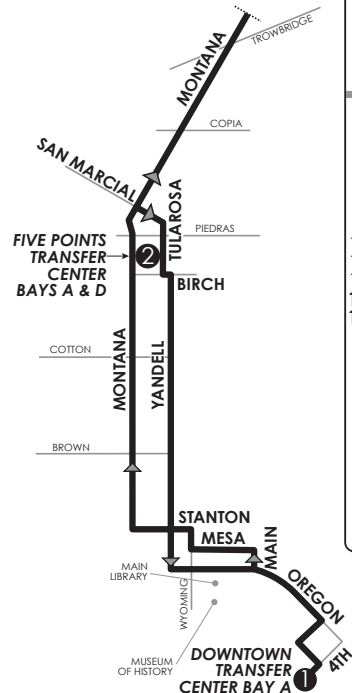

Monday-Friday

Downtown Transfer Ctr	Five Points Transfer Cntr D	Montana at Geronimo	El Paso Airport	Hawkins at Montana	Eastside Transfer Cntr	El Paso Airport	Montana at Geronimo	Five Points Transfer Cntr A	Downtown Transfer Ctr
1	2	3	4	5	6	4	3	2	1
4:45	5:08	5:22	5:27	5:32	5:45	6:01	6:12	6:30	6:56
5:07	5:33	5:51	5:56	6:03	6:23	6:39	6:50	7:08	7:34
5:45	6:11	6:29	6:35	—	7:01	7:17	7:28	7:46	8:12
6:23	6:49	7:07	7:12	7:19	7:39	7:55	8:06	8:24	8:50
7:01	7:27	7:45	7:51	—	8:17	8:33	8:44	9:02	9:28
7:39	8:05	8:23	8:28	8:35	8:55	9:11	9:22	9:40	10:06
8:17	8:43	9:01	9:07	—	9:33	9:49	10:00	10:18	10:44
8:55	9:21	9:39	9:44	9:51	10:11	10:27	10:38	10:56	11:22
9:33	9:59	10:17	10:23	—	10:49	11:05	11:16	11:34	12:00
10:11	10:37	10:55	11:00	11:07	11:27	11:43	11:54	12:12	12:38
10:49	11:15	11:33	11:39	—	12:05	12:21	12:32	12:50	1:16
11:27	11:53	12:11	12:16	12:23	12:43	12:59	1:10	1:28	1:54
12:05	12:31	12:49	12:55	—	1:21	1:37	1:48	2:06	2:32
12:43	1:09	1:27	1:32	1:39	1:59	2:15	2:26	2:44	3:10
1:21	1:47	2:05	2:11	—	2:37	2:53	3:04	3:22	3:48
1:59	2:25	2:43	2:48	2:55	3:15	3:31	3:42	4:00	4:26
2:37	3:03	3:21	3:27	—	3:53	4:09	4:20	4:38	5:04
3:15	3:41	3:59	4:04	4:11	4:31	4:47	4:58	5:16	5:42
3:53	4:19	4:37	4:43	—	5:09	5:25	5:36	5:54	6:20
4:31	4:57	5:15	5:20	5:27	5:47	6:03	6:14	6:32	6:58
5:09	5:35	5:53	5:59	—	6:25	6:41	6:52	7:10	7:36
5:47	6:13	6:31	6:36	6:43	7:03	7:19	7:30	7:48	8:14
6:25	6:51	7:09	7:15	—	7:41	7:57	8:08	8:26	8:52
6:58	7:24	7:42	7:47	7:54	8:14	8:29	8:38	8:54	9:14
7:41	8:07	8:25	8:31	—	8:57	9:13	9:24	9:42	10:08
8:15	8:41	8:59	9:04	9:11	9:31	—	—	—	—
9:15	9:38	9:52	9:57	10:02	10:15	—	—	—	—