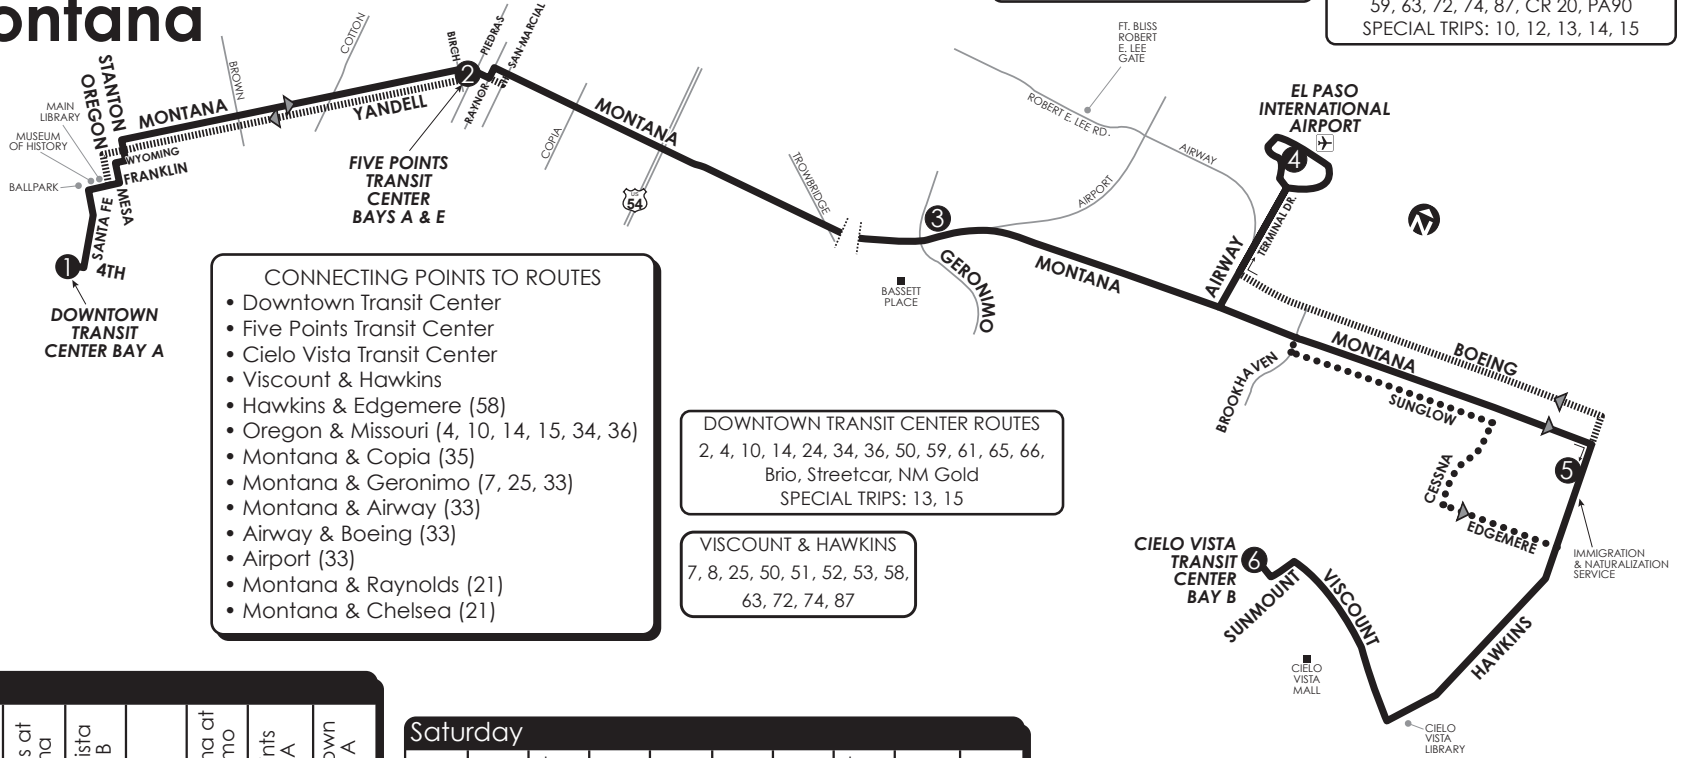

50 Montana

LEGEND

- 1 Time Point
- Bus Route
- Route Direction
- Inbound Only
- Designated Times only

- CONNECTING POINTS TO ROUTES**
- Downtown Transit Center
 - Five Points Transit Center
 - Cielo Vista Transit Center
 - Viscount & Hawkins
 - Hawkins & Edgemere (58)
 - Oregon & Missouri (4, 10, 14, 15, 34, 36)
 - Montana & Copia (35)
 - Montana & Geronimo (7, 25, 33)
 - Montana & Airway (33)
 - Airway & Boeing (33)
 - Airport (33)
 - Montana & Reynolds (21)
 - Montana & Chelsea (21)

- DOWNTOWN TRANSIT CENTER ROUTES**
2, 4, 10, 14, 24, 34, 36, 50, 59, 61, 65, 66, Brio, Streetcar, NM Gold
SPECIAL TRIPS: 13, 15

- VISCOUNT & HAWKINS**
7, 8, 25, 50, 51, 52, 53, 58, 63, 72, 74, 87

- FIVE POINTS TRANSIT CENTER**
2, 26, 32, 33, 34, 35, 50, Brio