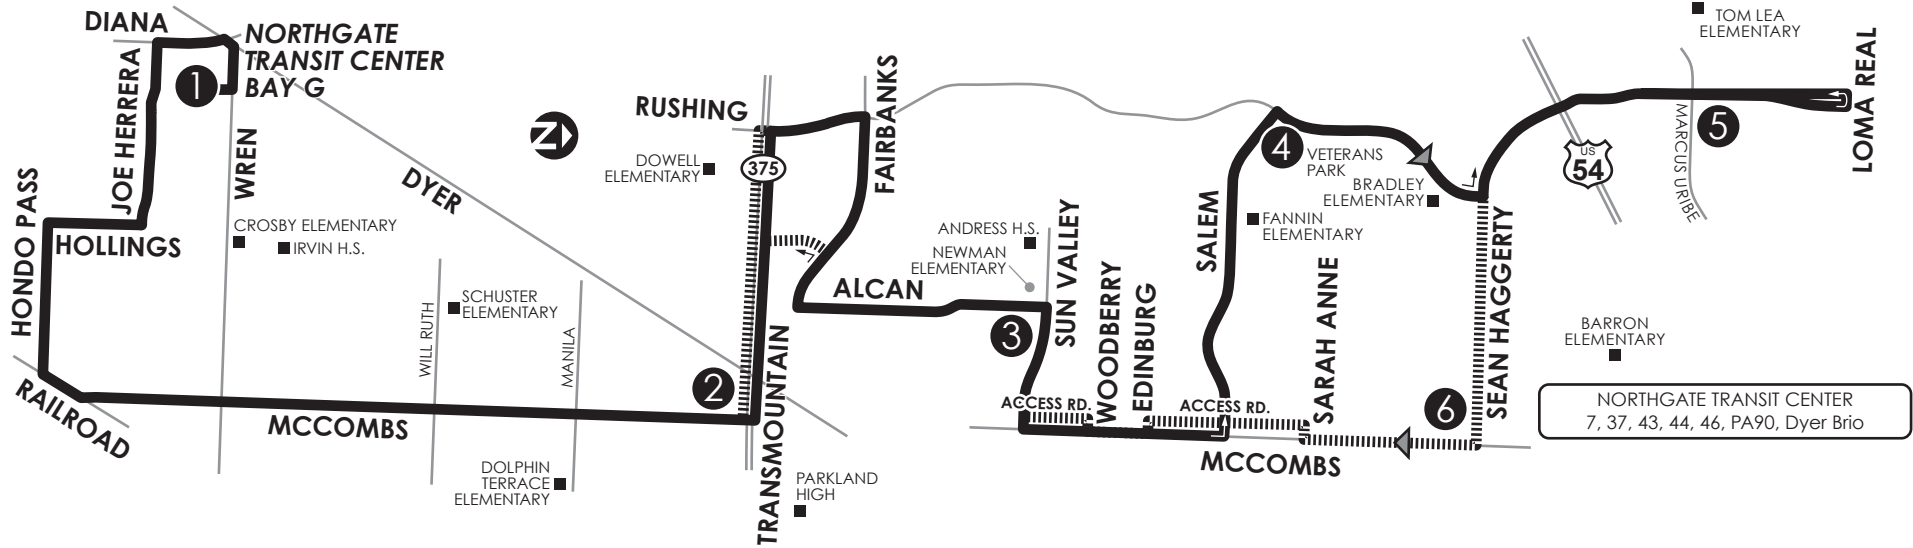

44 Sean Haggerty via McCombs

LEGEND

- ① Time Point
- ↔ Bus Route
- ➔ Route Direction

CONNECTING POINTS TO ROUTES

- Northgate Transit Center
- Dyer & Transmt. (43)
- Salem & Rushing (46)

NORTHGATE TRANSIT CENTER
7, 37, 43, 44, 46, PA90, Dyer Brio

Saturday

1	2	3	4	5	6	3	2	1
Northgate TC Bay G	McCombs at Transmountain	Alcan at Sun Valley	Rushing at Salem	Sean Haggerty at Marcus Uribe	Sean Haggerty at McCombs	Alcan at Sun Valley	McCombs at Transmountain	Northgate TC Bay G
—	—	—	—	5:20	5:30	5:37	5:43	5:57
6:00	6:15	6:25	6:31	6:40	6:50	6:57	7:03	7:17
7:20	7:35	7:45	7:51	8:00	8:10	8:17	8:23	8:37
8:40	8:55	9:05	9:11	9:20	9:30	9:37	9:43	9:57
10:00	10:15	10:25	10:31	10:40	10:50	10:57	11:03	11:17
11:20	11:35	11:45	11:51	12:00	12:10	12:17	12:23	12:37
12:40	12:55	1:05	1:11	1:20	1:30	1:37	1:43	1:57
2:00	2:15	2:25	2:31	2:40	2:50	2:57	3:03	3:17
3:20	3:35	3:45	3:51	4:00	4:10	4:17	4:23	4:37
4:40	4:55	5:05	5:11	5:20	5:30	5:37	5:43	5:57
6:00	6:15	6:25	6:31	6:40	6:50	6:57	7:03	7:17
7:20	7:35	7:45	7:51	8:00	8:10	8:17	8:23	8:37

Sunday/Holidays

1	2	3	4	5	6	3	2	1
Northgate TC Bay G	McCombs at Transmountain	Alcan at Sun Valley	Rushing at Salem	Sean Haggerty at Marcus Uribe	Sean Haggerty at McCombs	Alcan at Sun Valley	McCombs at Transmountain	Northgate TC Bay G
—	—	—	—	7:00	7:10	7:17	7:23	7:37
7:40	7:55	8:05	8:11	8:20	8:30	8:37	8:43	8:57
9:00	9:15	9:25	9:31	9:40	9:50	9:57	10:03	10:17
10:20	10:35	10:45	10:51	11:00	11:10	11:17	11:23	11:37
11:40	11:55	12:05	12:11	12:20	12:30	12:37	12:43	12:57
1:00	1:15	1:25	1:31	1:40	1:50	1:57	2:03	2:17
2:20	2:35	2:45	2:51	3:00	3:10	3:17	3:23	3:37
3:40	3:55	4:05	4:11	4:20	4:30	4:37	4:43	4:57
5:00	5:15	5:25	5:31	5:40	5:50	5:57	6:03	6:17