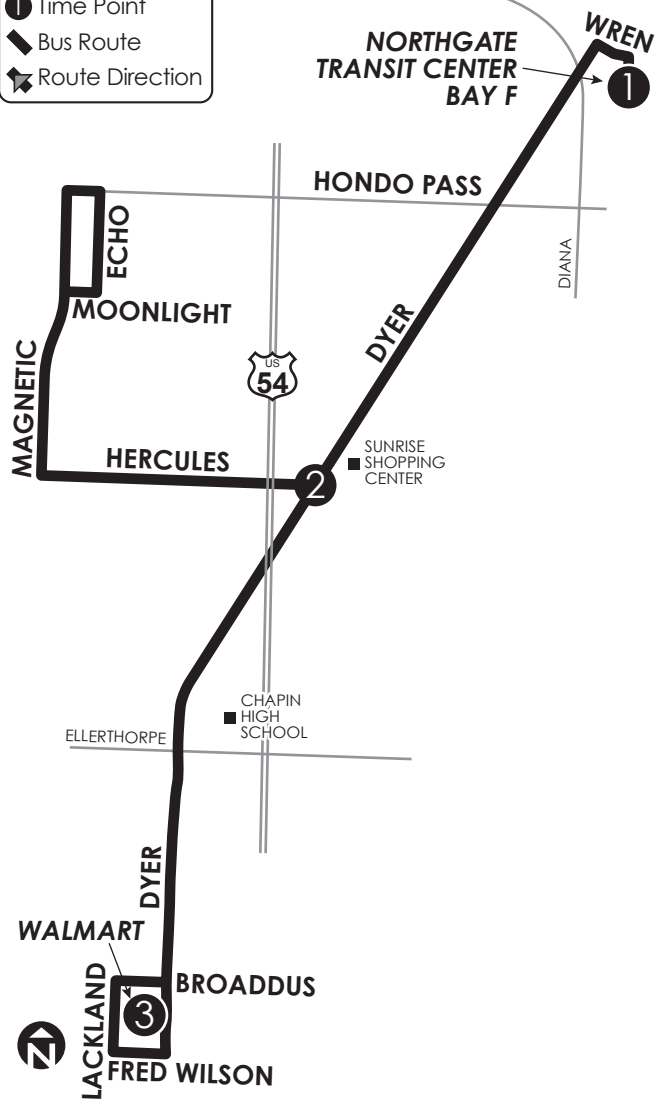

# 37 Northgate via Dyer

**LEGEND**

- ① Time Point
- ▬ Bus Route
- ➔ Route Direction

**CONNECTING POINTS TO ROUTES**

- Northgate Transit Center
- Dyer & Sheppard ( 32, 35, 36, Brio)

**NORTHGATE TRANSIT CENTER**  
7, 37, 43, 44, 46, PA90, Dyer Brio

**Monday-Friday**

Northgate TC Bay F	Dyer at Hercules	Walmart	Dyer at Hercules	Northgate TC Bay F
①	②	③	②	①
5:15	5:38	5:50	5:57	6:10
6:15	6:38	6:50	6:57	7:10
7:15	7:38	7:50	7:57	8:10
8:15	8:38	8:50	8:57	9:10
9:15	9:38	9:50	9:57	10:10
10:15	10:38	10:50	10:57	11:10
11:15	11:38	11:50	11:57	12:10
12:15	12:38	12:50	12:57	1:10
1:15	1:38	1:50	1:57	2:10
2:15	2:38	2:50	2:57	3:10
3:15	3:38	3:50	3:57	4:10
4:15	4:38	4:50	4:57	5:10
5:15	5:38	5:50	5:57	6:10
6:15	6:38	6:50	6:57	7:10
7:15	7:38	7:50	7:57	8:10
8:15	8:38	8:50	8:57	9:10
9:15	9:38	9:50	9:57	10:10

**Saturday**

Northgate TC Bay F	Dyer at Hercules	Walmart	Dyer at Hercules	Northgate TC Bay F
①	②	③	②	①
6:15	6:38	6:50	6:57	7:10
7:15	7:38	7:50	7:57	8:10
8:15	8:38	8:50	8:57	9:10
9:15	9:38	9:50	9:57	10:10
10:15	10:38	10:50	10:57	11:10
11:15	11:38	11:50	11:57	12:10
12:15	12:38	12:50	12:57	1:10
1:15	1:38	1:50	1:57	2:10
2:15	2:38	2:50	2:57	3:10
3:15	3:38	3:50	3:57	4:10
4:15	4:38	4:50	4:57	5:10
5:15	5:38	5:50	5:57	6:10
6:15	6:38	6:50	6:57	7:10
7:15	7:38	7:50	7:57	8:10
8:15	8:38	8:50	8:57	9:10
9:15	9:38	9:45	—	—