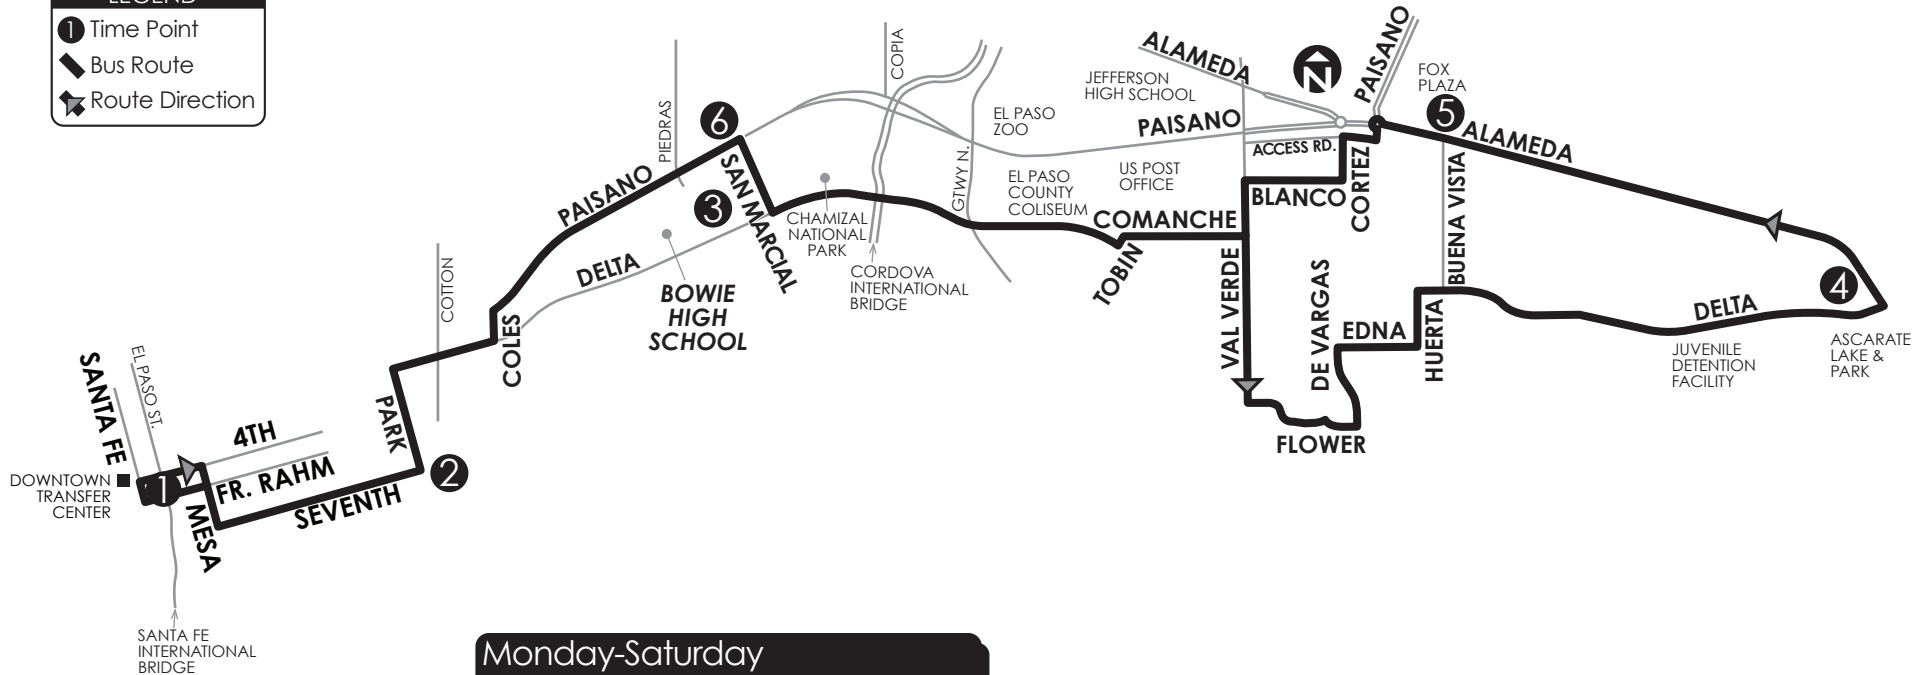

24 Delta via Second Ward

LEGEND

- ① Time Point
- ▬ Bus Route
- Route Direction

CONNECTING ROUTES DOWNTOWN
 1, 3, 4, 9, 10, 14, 15, 21, 22, 33, 34, 35, 36, 42, 50, 55, 59, 61, 62, 65, 66, 83, Brio

CONNECTING POINTS TO ROUTES

- Downtown
- Paisano & Val Verde (62,65)
- Fox Plaza (25,61,65,66)
- Delta & Val Verde (62)
- Delta & Alameda (61,62,65,66)

Monday-Saturday

① 4th at Santa Fe	② 7th at Park	③ Bowie High School	④ Alameda at Delta	⑤ Alameda at Buena Vista	⑥ Paisano at San Marcial	① 4th at Santa Fe
—	—	—	5:00	5:07	5:19	5:34
5:35	5:48	5:54	6:12	6:19	6:31	6:50
6:55	7:08	7:14	7:32	7:39	7:51	8:10
8:15	8:28	8:34	8:52	8:59	9:11	9:30
9:35	9:48	9:54	10:12	10:19	10:31	10:50
10:55	11:08	11:14	11:32	11:39	11:51	12:10
12:15	12:28	12:34	12:52	12:59	1:11	1:30
1:35	1:48	1:54	2:12	2:19	2:31	2:50
2:55	3:08	3:14	3:32	3:39	3:51	4:10
4:15	4:28	4:34	4:52	4:59	5:11	5:30
5:35	5:48	5:54	6:12	6:19	6:31	6:50
6:55	7:08	7:14	7:32	7:39	7:51	8:10

Sunday

① 4th at Santa Fe	② 7th at Park	③ Bowie High School	④ Alameda at Delta	⑤ Alameda at Buena Vista	⑥ Paisano at San Marcial	① 4th at Santa Fe
—	—	—	7:30	7:37	7:48	8:03
8:05	8:18	8:24	8:42	8:49	9:01	9:20
9:25	9:38	9:44	10:02	10:09	10:21	10:40
10:45	10:58	11:04	11:22	11:29	11:41	12:00
12:05	12:18	12:24	12:42	12:49	1:01	1:20
1:25	1:38	1:44	2:02	2:09	2:21	2:40
2:45	2:58	3:04	3:22	3:29	3:41	4:00
4:05	4:18	4:24	4:42	4:49	5:01	5:20
5:25	5:38	5:44	6:02	6:09	6:21	6:40