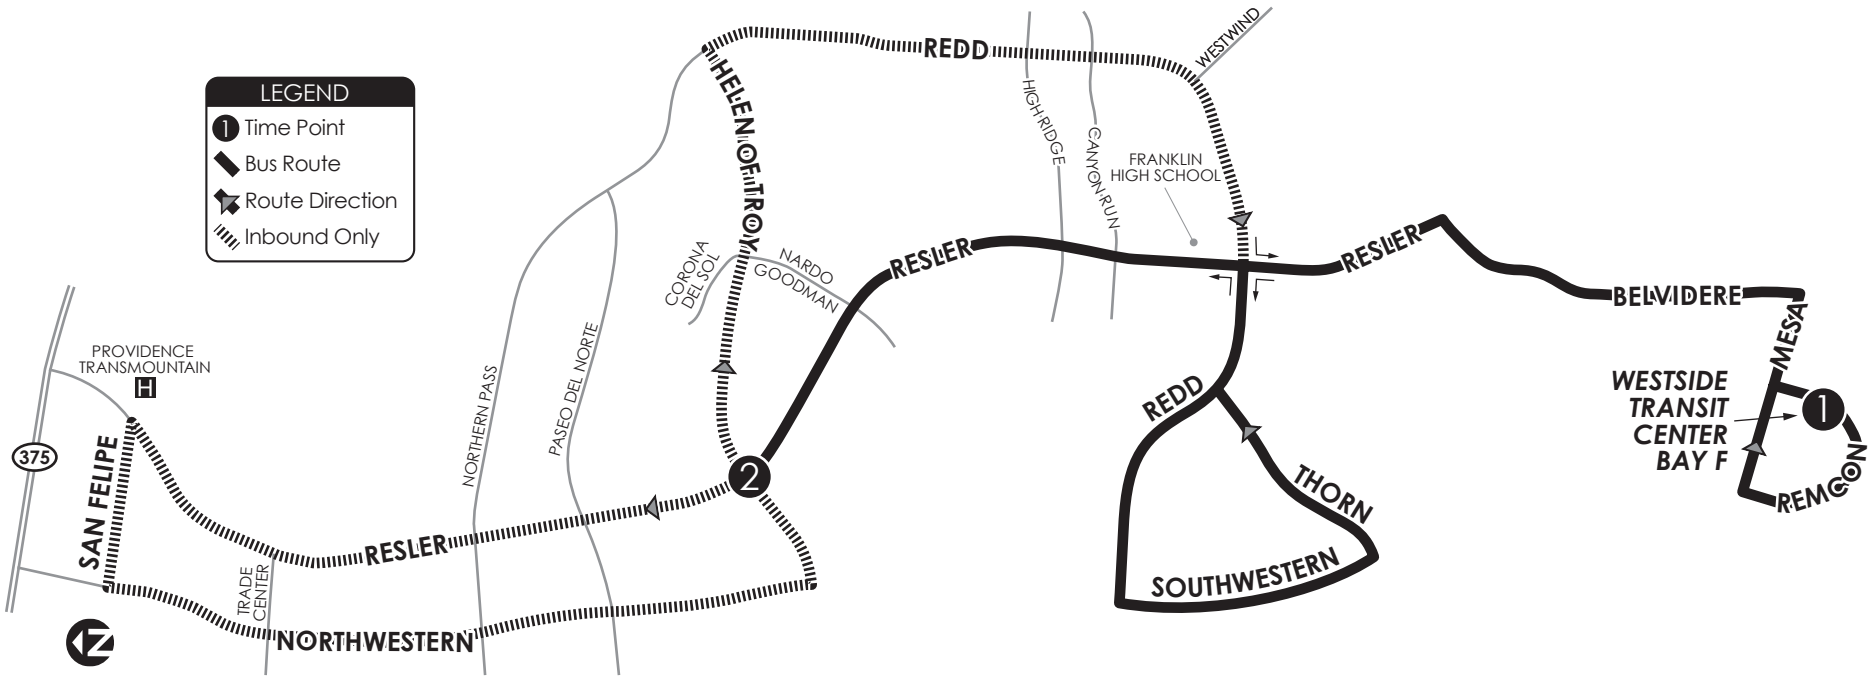

19 Resler Circulator

WESTSIDE TRANSIT CENTER ROUTES
 12, 13, 15, 16, 19, PA90, Brio,
 NM Gold Route, CR 10
 SPECIAL TRIPS: 14

CONNECTING POINTS TO ROUTES

- Westside Transit Center
- Resler & Belvidere (14)

LEGEND

- ① Time Point
- ▬ Bus Route
- ➔ Route Direction
- ▨ Inbound Only

Monday-Friday		
Westside TC Bay F	Helen of Troy at Resler	Westside TC Bay F
①	②	①
5:00	5:40	6:00
6:05	6:45	7:05
7:10	7:50	8:10
8:15	8:55	9:15
9:20	10:00	10:20
10:25	11:05	11:25
11:30	12:10	12:30
2:45	3:25	3:45
3:50	4:30	4:50
4:55	5:35	5:55
6:00	6:40	7:00
7:05	7:45	8:05
8:10	8:50	9:10

Saturday		
Westside TC Bay F	Helen of Troy at Resler	Westside TC Bay F
①	②	①
7:30	8:10	8:30
8:35	9:15	9:35
9:40	10:20	10:40
3:05	3:45	4:05
4:10	4:50	5:10
5:15	5:55	6:15
6:20	7:00	7:20
7:25	8:05	8:25