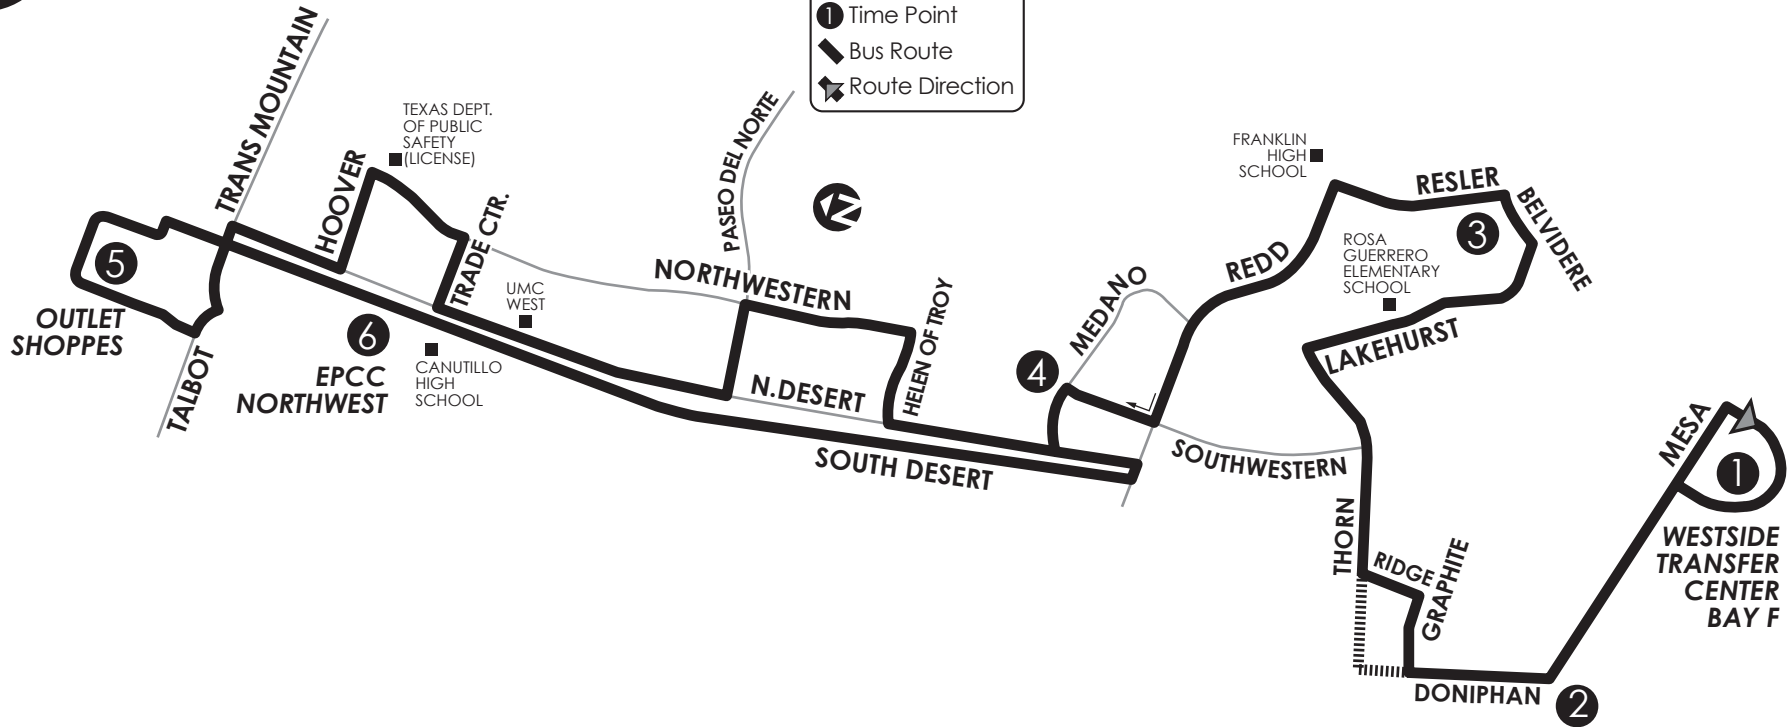

## Three Hills NW EPCC

Westside Transfer Center Bay F

CONNECTING POINTS TO ROUTES

- ▶ Westside Transfer Ctr (12,13,15,16,19,20,Mesa Brio,CR 10)
- ▶ Mesa & Doniphan (12,16, 20)
- ▶ Redd & Resler (14,19)

**LEGEND**

- ① Time Point
- ▬ Bus Route
- ➔ Route Direction

**Monday - Saturday**

Westside Transfer Ctr	Mesa at Doniphan	Belvidere at Resler	Medano at Southwestern	Outlet Shoppes	EPCC Northwest	Medano at Southwestern	Belvidere at Resler	Mesa at Doniphan	Westside Transfer Ctr
①	②	③	④	⑤	⑥	④	③	②	①
5:20	5:29	5:42	5:51	6:11	6:18	6:26	6:36	6:49	6:55
7:00	7:09	7:22	7:31	7:51	7:58	8:06	8:16	8:29	8:35
8:40	8:49	9:02	9:11	9:31	9:38	9:46	9:56	10:09	10:15
10:20	10:29	10:42	10:51	11:11	11:18	11:26	11:36	11:49	11:55
12:00	12:09	12:22	12:31	12:51	12:58	1:06	1:16	1:29	1:35
1:40	1:49	2:02	2:11	2:31	2:38	2:46	2:56	3:09	3:15
3:20	3:29	3:42	3:51	4:11	4:18	4:26	4:36	4:49	4:55
5:00	5:09	5:22	5:31	5:51	5:58	6:06	6:16	6:29	6:35
6:40	6:49	7:02	7:11	7:25	7:32	7:40	7:50	8:03	8:09
8:10	8:19	8:32	8:41	8:55	9:02	9:10	9:20	9:33	9:39
9:40	9:49	10:02	10:11	10:25	10:32	10:40	10:50	11:03	11:09

**Sunday**

Westside Transfer Ctr	Mesa at Doniphan	Belvidere at Resler	Medano at Southwestern	Outlet Shoppes	EPCC Northwest	Medano at Southwestern	Belvidere at Resler	Mesa at Doniphan	Westside Transfer Ctr
①	②	③	④	⑤	⑥	④	③	②	①
6:45	6:54	7:06	7:15	7:28	7:35	7:41	7:48	8:00	8:05
8:10	8:19	8:31	8:40	8:53	9:00	9:06	9:13	9:25	9:30
9:35	9:44	9:56	10:05	10:18	10:25	10:31	10:38	10:50	10:55
11:00	11:09	11:21	11:30	11:43	11:50	11:56	12:03	12:15	12:20
12:25	12:34	12:46	12:55	1:08	1:15	1:21	1:28	1:40	1:45
1:50	1:59	2:11	2:20	2:33	2:40	2:46	2:53	3:05	3:10
3:15	3:24	3:36	3:45	3:58	4:05	4:11	4:18	4:30	4:35
4:40	4:49	5:01	5:10	5:23	5:30	5:36	5:43	5:55	6:00
6:05	6:14	6:26	6:35	6:48	6:55	7:01	7:08	7:20	7:25
7:30	7:39	7:51	8:00	8:13	8:20	8:26	8:33	8:45	8:50