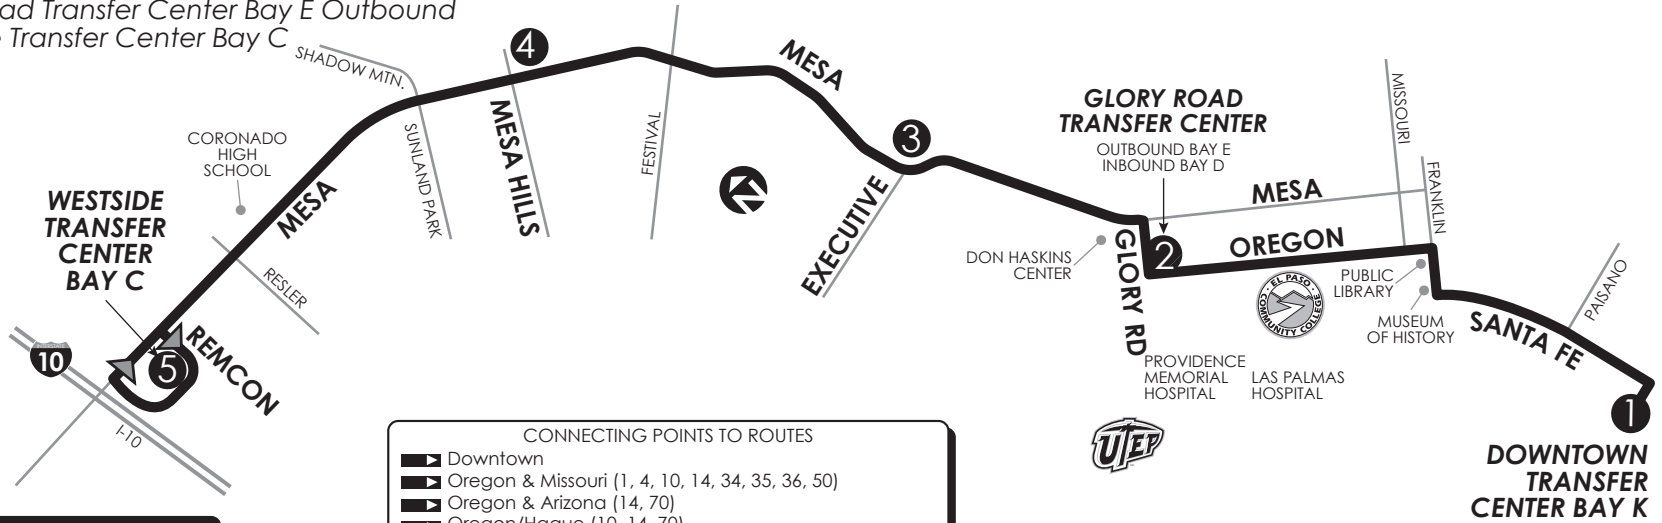

15 Mesa

Downtown Transfer Center Bay K
 Glory Road Transfer Center Bay D Inbound
 Glory Road Transfer Center Bay E Outbound
 Westside Transfer Center Bay C

CONNECTING ROUTES
 DOWNTOWN
 1, 3, 4, 9, 10, 14, 21, 22, 24, 33,
 34, 35, 36, 42, 50, 55, 59, 61, 62,
 65, 66, 83, Brio

LEGEND

- 1 Time Point
- Bus Route
- Route Direction

- CONNECTING POINTS TO ROUTES**
- ▶ Downtown
 - ▶ Oregon & Missouri (1, 4, 10, 14, 34, 35, 36, 50)
 - ▶ Oregon & Arizona (14, 70)
 - ▶ Oregon/Hague (10, 14, 70)
 - ▶ Oregon & University (10, 14, 70, 75, Mesa Brio)
 - ▶ Mesa & Executive Ctr (14, Mesa Brio)
 - ▶ Mesa & Festival (13, 14, Mesa Brio)
 - ▶ Mesa & Mesa Hills (13)
 - ▶ Mesa & Balboa (13, Mesa Brio)
 - ▶ Mesa & Sunland Park (14)
 - ▶ Mesa & Resler (13, Mesa Brio)
 - ▶ Westside Transfer Ctr (12, 13, 16, 17, 19, 20, Mesa Brio, CR 10)