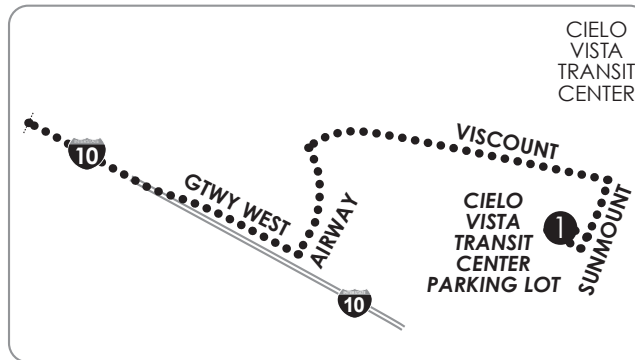

10 Sunset Heights / UTEP

LEGEND

- ① Time Point
- ▬ Bus Route
- ➔ Route Direction
- ⋯ Service at Designated Times only

Monday-Friday						
Cielo Vista TC Park Lot	Downtown TC Bay A	Porfirio Diaz at Mundy	Glory Road TC Bay E	Stanton at Coffin	Porfirio Diaz at Mundy	Downtown TC Bay A
①	②	③	④	⑤	③	②
5:45	6:05	6:12	6:19	6:27	6:36	6:46
—	6:55	7:05	7:13	7:21	7:30	7:40
—	7:45	7:55	8:03	8:11	8:20	8:30
—	8:35	8:45	8:53	9:01	9:10	9:20
—	9:25	9:35	9:43	9:51	10:00	10:10
—	10:15	10:25	10:33	10:41	10:50	11:00
—	11:05	11:15	11:23	11:31	11:40	11:50
—	11:55	12:05	12:13	12:21	12:30	12:40
—	12:45	12:55	1:03	1:11	1:20	1:30
—	1:35	1:45	1:53	2:01	2:10	2:20
—	2:25	2:35	2:43	2:51	3:00	3:10
—	3:15	3:25	3:33	3:41	3:50	4:00
—	4:05	4:15	4:23	4:31	4:40	4:50
—	4:55	5:05	5:13	5:21	5:30	5:40
—	5:45	5:55	6:03	6:11	6:20	6:30
—	6:35	6:45	6:53	7:01	7:10	7:20

Saturday						
Cielo Vista TC Park Lot	Downtown TC Bay A	Porfirio Diaz at Mundy	Glory Road TC Bay E	Stanton at Coffin	Porfirio Diaz at Mundy	Downtown TC Bay A
①	②	③	④	⑤	③	②
6:35	6:55	7:02	7:09	7:21	7:30	7:40
—	7:45	7:55	8:03	8:11	8:20	8:30
—	8:35	8:45	8:53	9:01	9:10	9:20
—	9:25	9:35	9:43	9:51	10:00	10:10
—	10:15	10:25	10:33	10:41	10:50	11:00
—	11:05	11:15	11:23	11:31	11:40	11:50
—	11:55	12:05	12:13	12:21	12:30	12:40
—	12:45	12:55	1:03	1:11	1:20	1:30
—	1:35	1:45	1:53	2:01	2:10	2:20
—	2:25	2:35	2:43	2:51	3:00	3:10
—	3:15	3:25	3:33	3:41	3:50	4:00
—	4:05	4:15	4:23	4:31	4:40	4:50
—	4:55	5:05	5:13	5:21	5:30	5:40
—	5:45	5:55	6:03	6:11	6:20	6:30
—	6:35	6:45	6:53	7:01	7:10	7:20

CONNECTING POINTS TO ROUTES

- Downtown Transit Center
- Glory Road Transit Center
- Oregon & Hague (11, 14, 15, Brio)
- Oregon & University (11, 14, 15)
- Oregon & Missouri (4, 11, 14, 15, 34, 36, 50)
- Santa Fe & Overland (4, 14, 15)

DOWNTOWN TRANSIT CENTER ROUTES
 2, 4, 10, 14, 24, 34, 36, 50, 59, 61, 65, 66,
 Brio, Streetcar, NM Gold
SPECIAL TRIPS: 13, 15

GLORY ROAD TRANSIT CNTR
 10, 11, 14, 15, Mesa Brio, Streetcar
SPECIAL TRIP: 13