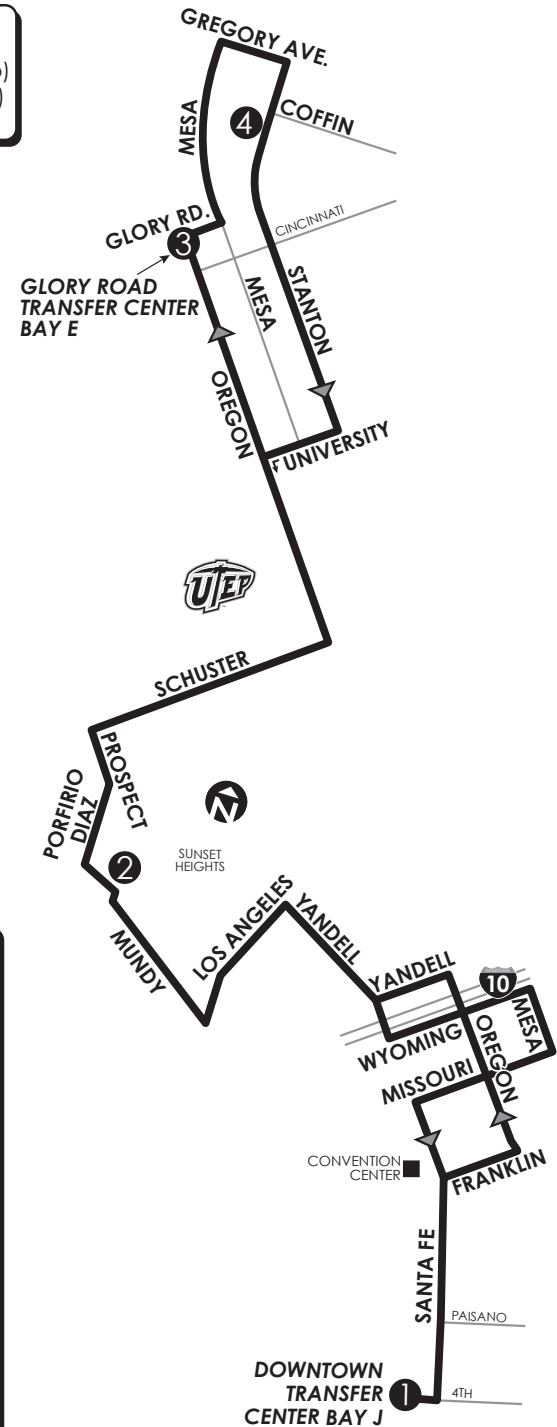

10 Sunset Heights / UTEP

Downtown Transfer Center Bay J
Glory Road Transfer Center Bay E

CONNECTING POINTS TO ROUTES

- Downtown
- Oregon & Hague (14,15,70,Mesa Brio)
- Oregon & University (14,15,Mesa Brio)
- Santa Fe & Overland (4,9,14,15)

CONNECTING ROUTES DOWNTOWN
1, 3, 4, 9, 14, 15, 21, 22, 24, 33, 34, 35, 36, 42, 50, 55, 59, 61, 62, 65, 66, 83, Brio

GLORY ROAD TRANSFER CNTR
14, 15, 70, 75, Mesa Brio

Monday-Friday					
Downtown Transfer Ctr 1	Porfirio Diaz at Mundy 2	Glory Road Transfer Cntr. 3	Stanton at Coffin 4	Porfirio Diaz at Mundy 2	Downtown Transfer Ctr 1
6:05	6:15	6:23	6:30	6:40	6:50
6:30	6:40	6:48	6:55	7:05	7:15
6:55	7:05	7:13	7:20	7:30	7:40
7:20	7:30	7:38	7:45	7:55	8:05
7:45	7:55	8:03	8:10	8:20	8:30
8:10	8:20	8:28	8:35	8:45	8:55
8:35	8:45	8:53	9:00	9:10	9:20
9:00	9:10	9:18	9:25	9:35	9:45
9:25	9:35	9:43	9:50	10:00	10:10
9:50	10:00	10:08	10:15	10:25	10:35
10:15	10:25	10:33	10:40	10:50	11:00
10:40	10:50	10:58	11:05	11:15	11:25
11:05	11:15	11:23	11:30	11:40	11:50
11:30	11:40	11:48	11:55	12:05	12:15
11:55	12:05	12:13	12:20	12:30	12:40
12:20	12:30	12:38	12:45	12:55	1:05
12:45	12:55	1:03	1:10	1:20	1:30
1:10	1:20	1:28	1:35	1:45	1:55
1:35	1:45	1:53	2:00	2:10	2:20
2:00	2:10	2:18	2:25	2:35	2:45
2:25	2:35	2:43	2:50	3:00	3:10
2:50	3:00	3:08	3:15	3:25	3:35
3:15	3:25	3:33	3:40	3:50	4:00
3:40	3:50	3:58	4:05	4:15	4:25
4:05	4:15	4:23	4:30	4:40	4:50
4:30	4:40	4:48	4:55	5:05	5:15
4:55	5:05	5:13	5:20	5:30	5:40
5:20	5:30	5:38	5:45	5:55	6:05
5:45	5:55	6:03	6:10	6:20	6:30
6:10	6:20	6:28	6:35	6:45	6:55
6:35	6:45	6:53	7:00	7:10	7:20
7:00	7:10	7:18	7:25	7:35	7:45
7:25	7:35	7:43	7:50	8:00	8:10
7:50	8:00	8:08	8:15	8:25	8:35

Saturday					
Downtown Transfer Ctr 1	Porfirio Diaz at Mundy 2	Glory Road Transfer Cntr. 3	Stanton at Coffin 4	Porfirio Diaz at Mundy 2	Downtown Transfer Ctr 1
6:30	6:40	6:48	6:55	7:05	7:15
6:55	7:05	7:13	7:20	7:30	7:40
7:20	7:30	7:38	7:45	7:55	8:05
7:45	7:55	8:03	8:10	8:20	8:30
8:10	8:20	8:28	8:35	8:45	8:55
8:35	8:45	8:53	9:00	9:10	9:20
9:00	9:10	9:18	9:25	9:35	9:45
9:25	9:35	9:43	9:50	10:00	10:10
9:50	10:00	10:08	10:15	10:25	10:35
10:15	10:25	10:33	10:40	10:50	11:00
10:40	10:50	10:58	11:05	11:15	11:25
11:05	11:15	11:23	11:30	11:40	11:50
11:30	11:40	11:48	11:55	12:05	12:15
11:55	12:05	12:13	12:20	12:30	12:40
12:20	12:30	12:38	12:45	12:55	1:05
12:45	12:55	1:03	1:10	1:20	1:30
1:10	1:20	1:28	1:35	1:45	1:55
1:35	1:45	1:53	2:00	2:10	2:20
2:00	2:10	2:18	2:25	2:35	2:45
2:25	2:35	2:43	2:50	3:00	3:10
2:50	3:00	3:08	3:15	3:25	3:35
3:15	3:25	3:33	3:40	3:50	4:00
3:40	3:50	3:58	4:05	4:15	4:25
4:05	4:15	4:23	4:30	4:40	4:50
4:30	4:40	4:48	4:55	5:05	5:15
4:55	5:05	5:13	5:20	5:30	5:40
5:20	5:30	5:38	5:45	5:55	6:05
5:45	5:55	6:03	6:10	6:20	6:30
6:10	6:20	6:28	6:35	6:45	6:55
6:35	6:45	6:53	7:00	7:10	7:20
7:00	7:10	7:18	7:25	7:35	7:45
7:25	7:35	7:43	7:50	8:00	8:10
7:50	8:00	8:08	8:15	8:25	8:35

Sunday					
Downtown Transfer Ctr 1	Porfirio Diaz at Mundy 2	Glory Road Transfer Cntr. 3	Stanton at Coffin 4	Porfirio Diaz at Mundy 2	Downtown Transfer Ctr 1
8:00	8:10	8:18	8:25	8:35	8:45
8:50	9:00	9:08	9:15	9:25	9:35
9:40	9:50	9:58	10:05	10:15	10:25
10:30	10:40	10:48	10:55	11:05	11:15
11:20	11:30	11:38	11:45	11:55	12:05
12:10	12:20	12:28	12:35	12:45	12:55
1:00	1:10	1:18	1:25	1:35	1:45
1:50	2:00	2:08	2:15	2:25	2:35
2:40	2:50	2:58	3:05	3:15	3:25
3:30	3:40	3:48	3:55	4:05	4:15
4:20	4:30	4:38	4:45	4:55	5:05
5:10	5:20	5:28	5:35	5:45	5:55