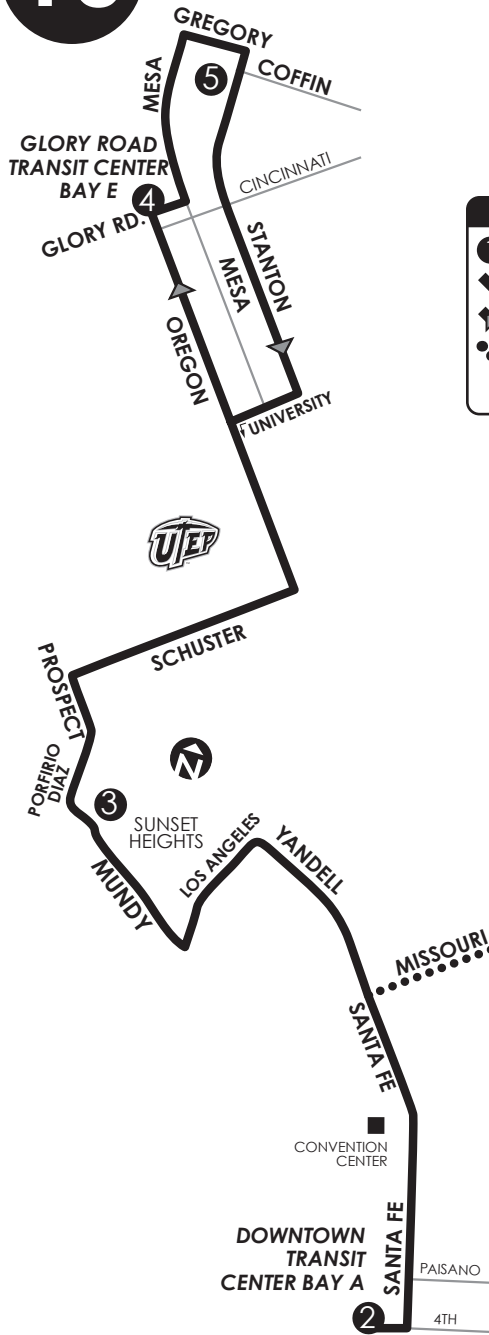

10 Sunset Heights / UTEP

LEGEND

- ① Time Point
- ▬ Bus Route
- ➔ Route Direction
- ⋯ Service at Designated Times only

Monday-Friday						
Cielo Vista TC Park Lot	Downtown TC Bay A	Porfirio Diaz at Mundy	Glory Road TC Bay E	Stanton at Coffin	Porfirio Diaz at Mundy	Downtown TC Bay A
①	②	③	④	⑤	③	②
5:45	6:05	6:12	6:19	6:27	6:36	6:46
—	6:55	7:05	7:13	7:21	7:30	7:40
—	7:45	7:55	8:03	8:11	8:20	8:30
—	8:35	8:45	8:53	9:01	9:10	9:20
—	9:25	9:35	9:43	9:51	10:00	10:10
—	10:15	10:25	10:33	10:41	10:50	11:00
—	11:05	11:15	11:23	11:31	11:40	11:50
—	11:55	12:05	12:13	12:21	12:30	12:40
—	12:45	12:55	1:03	1:11	1:20	1:30
—	1:35	1:45	1:53	2:01	2:10	2:20
—	2:25	2:35	2:43	2:51	3:00	3:10
—	3:15	3:25	3:33	3:41	3:50	4:00
—	4:05	4:15	4:23	4:31	4:40	4:50
—	4:55	5:05	5:13	5:21	5:30	5:40
—	5:45	5:55	6:03	6:11	6:20	6:30
—	6:35	6:45	6:53	7:01	7:10	7:20

Saturday						
Cielo Vista TC Park Lot	Downtown TC Bay A	Porfirio Diaz at Mundy	Glory Road TC Bay E	Stanton at Coffin	Porfirio Diaz at Mundy	Downtown TC Bay A
①	②	③	④	⑤	③	②
6:35	6:55	7:02	7:09	7:21	7:30	7:40
—	7:45	7:55	8:03	8:11	8:20	8:30
—	8:35	8:45	8:53	9:01	9:10	9:20
—	9:25	9:35	9:43	9:51	10:00	10:10
—	10:15	10:25	10:33	10:41	10:50	11:00
—	11:05	11:15	11:23	11:31	11:40	11:50
—	11:55	12:05	12:13	12:21	12:30	12:40
—	12:45	12:55	1:03	1:11	1:20	1:30
—	1:35	1:45	1:53	2:01	2:10	2:20
—	2:25	2:35	2:43	2:51	3:00	3:10
—	3:15	3:25	3:33	3:41	3:50	4:00
—	4:05	4:15	4:23	4:31	4:40	4:50
—	4:55	5:05	5:13	5:21	5:30	5:40
—	5:45	5:55	6:03	6:11	6:20	6:30
—	6:35	6:45	6:53	7:01	7:10	7:20

CONNECTING POINTS TO ROUTES

- Downtown Transit Center
- Glory Road Transit Center
- Oregon & Hague (11, 14, 15, Brio)
- Oregon & University (11, 14, 15)
- Oregon & Missouri (4, 11, 14, 15, 34, 36, 50)
- Santa Fe & Overland (4, 14, 15)

DOWNTOWN TRANSIT CENTER ROUTES
 2, 4, 10, 14, 24, 34, 36, 50, 59, 61, 65, 66,
 Brio, Streetcar, NM Gold
SPECIAL TRIPS: 13, 15

GLORY ROAD TRANSIT CNTR
 10, 11, 14, 15, Mesa Brio, Streetcar
SPECIAL TRIP: 13