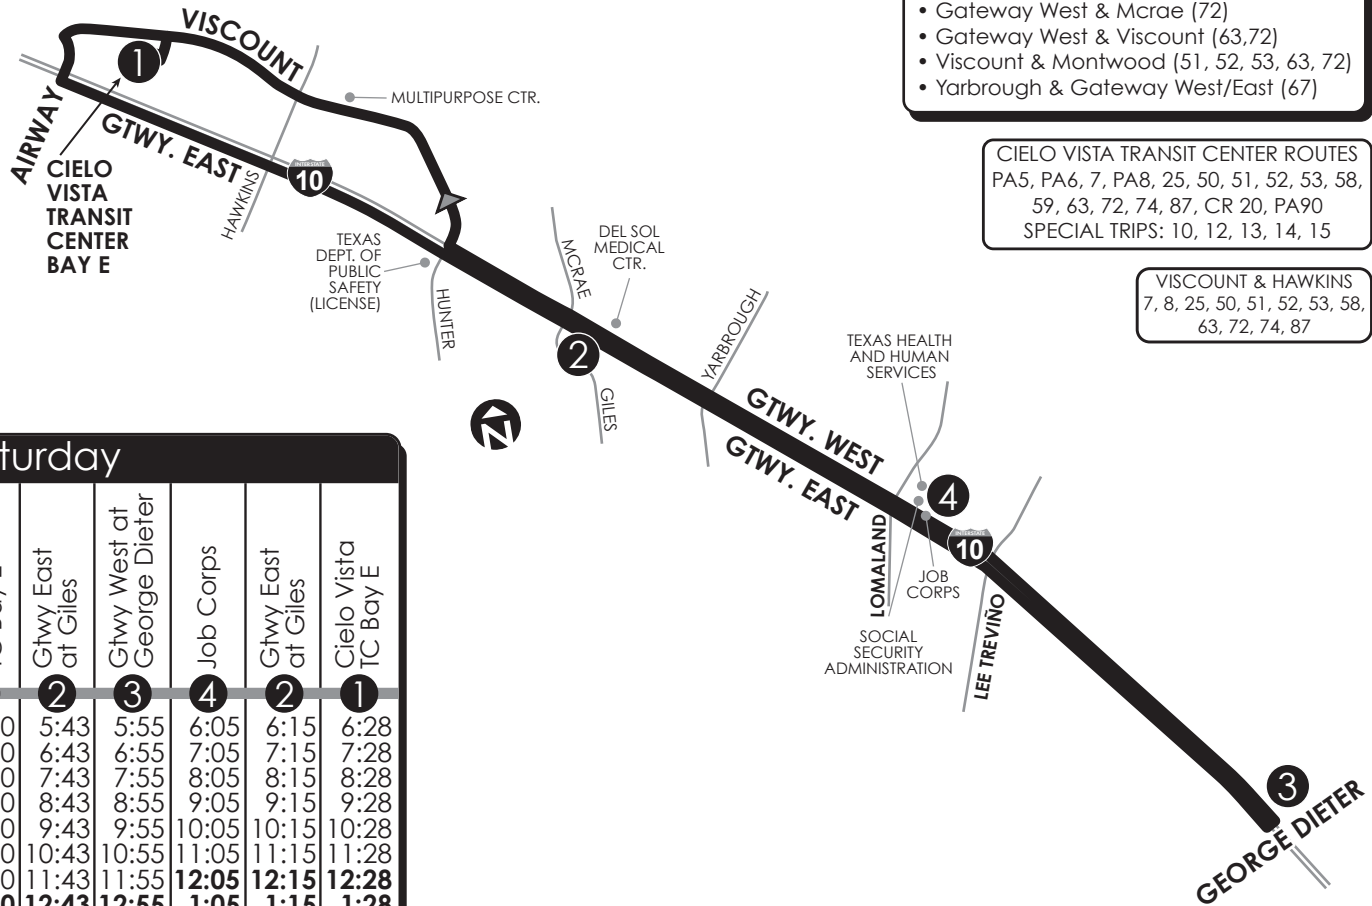

PROJECT AMISTAD
8
ROUTE

Gateway Circulator

LEGEND

- ① Time Point
- ▬ Bus Route
- ➔ Route Direction

- CONNECTING POINTS TO ROUTES**
- Cielo Vista Transit Center
 - Viscount & Hawkins
 - Gateway East & Hawkins (63, 72)
 - Gateway West & Job Corps (74)
 - Gateway West & Mcrae (72)
 - Gateway West & Viscount (63,72)
 - Viscount & Montwood (51, 52, 53, 63, 72)
 - Yarbrough & Gateway West/East (67)

CIELO VISTA TRANSIT CENTER ROUTES
PA5, PA6, 7, PA8, 25, 50, 51, 52, 53, 58, 59, 63, 72, 74, 87, CR 20, PA90
SPECIAL TRIPS: 10, 12, 13, 14, 15

VISCOUNT & HAWKINS
7, 8, 25, 50, 51, 52, 53, 58, 63, 72, 74, 87

Monday-Friday						
Cielo Vista TC Bay E	Gtwy East at Giles	Gtwy West at George Dieter	Job Corps	Gtwy East at Giles	Cielo Vista TC Bay E	
①	②	③	④	②	①	
5:30	5:43	5:55	6:05	6:15	6:28	
6:30	6:43	6:55	7:05	7:15	7:28	
7:30	7:43	7:55	8:05	8:15	8:28	
8:30	8:43	8:55	9:05	9:15	9:28	
9:30	9:43	9:55	10:05	10:15	10:28	
10:30	10:43	10:55	11:05	11:15	11:28	
11:30	11:43	11:55	12:05	12:15	12:28	
12:30	12:43	12:55	1:05	1:15	1:28	
1:30	1:43	1:55	2:05	2:15	2:28	
2:30	2:43	2:55	3:05	3:15	3:28	
3:30	3:43	3:55	4:05	4:15	4:28	
4:30	4:43	4:55	5:05	5:15	5:28	
5:30	5:43	5:55	6:05	6:15	6:28	
6:30	6:43	6:55	7:05	7:15	7:28	
7:30	7:43	7:55	8:05	—	—	

NOTE: This route services all stops
ATENCIÓN: Esta ruta provee servicio a todas las paradas