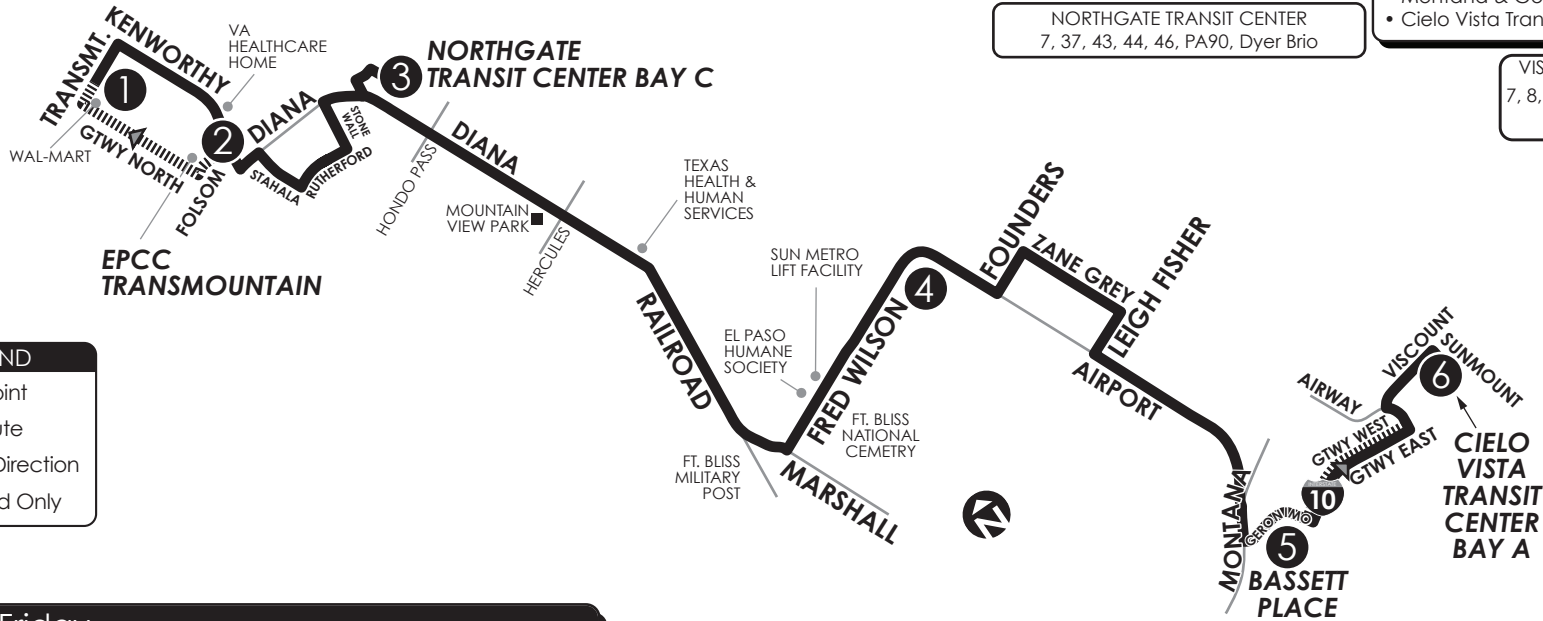

# 7 Northeast/Cielo Vista Transit Center

**CIELO VISTA TRANSIT CENTER ROUTES**  
 PA5, PA6, 7, PA8, 25, 50, 51, 52, 53, 58,  
 59, 63, 72, 74, 87, CR 20, PA90  
**SPECIAL TRIPS:** 10, 12, 13, 14, 15

**NORTHGATE TRANSIT CENTER**  
 7, 37, 43, 44, 46, PA90, Dyer Brio

**CONNECTING POINTS TO ROUTES**

- Northgate Transit Center
- EPCC TM Campus (46)
- Bassett Place (21, 25, 33)
- Montana & Geronimo (25, 33, 50)
- Cielo Vista Transit Center

**VISCOUNT & HAWKINS**  
 7, 8, 25, 50, 51, 52, 53, 58,  
 63, 72, 74, 87