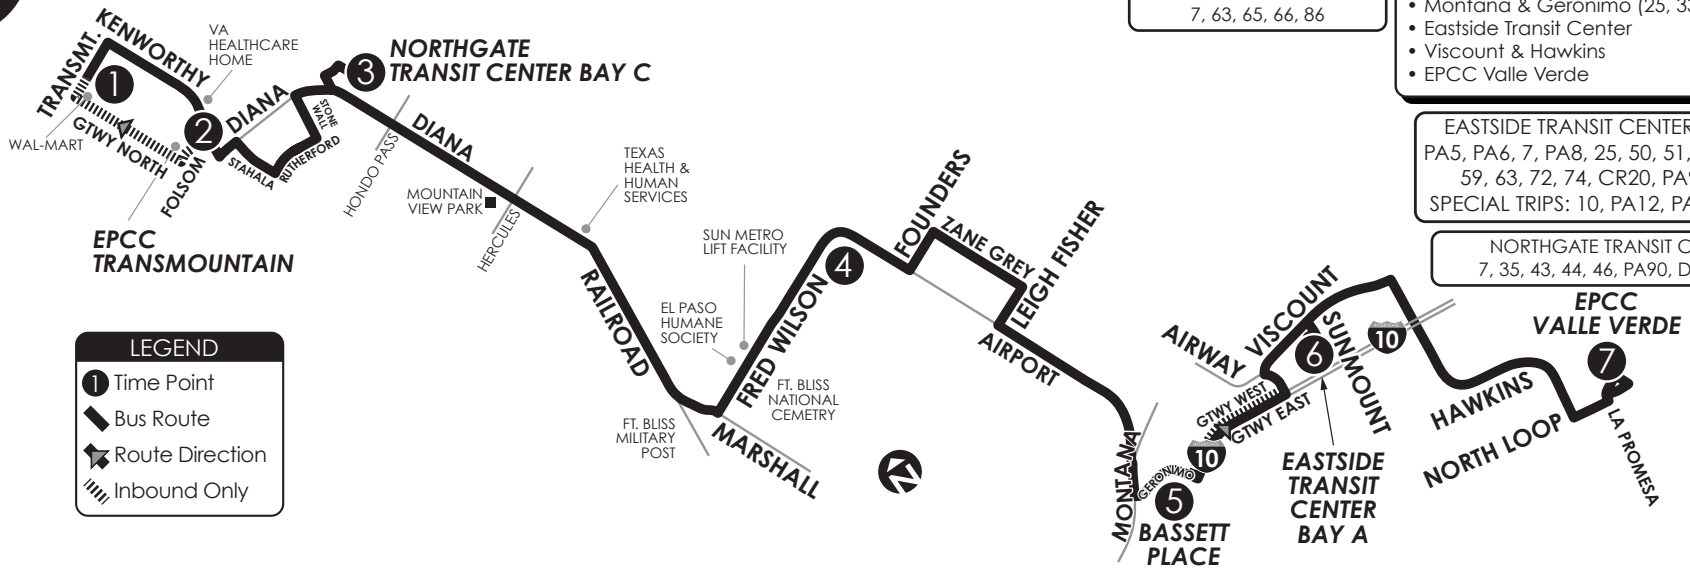

7 Northeast/Eastside Transit Center

LEGEND

- ① Time Point
- ▬ Bus Route
- ➔ Route Direction
- ▨ Inbound Only

VISCOUNT & HAWKINS
7, PA8, 25, 50, 51, 52, 53, 58, 63, 72, 74, Brio

EPCC VALLE VERDE ROUTES
7, 63, 65, 66, 86

- CONNECTING POINTS TO ROUTES**
- Northgate Transit Center
 - EPCC TM Campus (46)
 - Bassett Place (21, 25, 33)
 - Montana & Geronimo (25, 33, 50, Brio)
 - Eastside Transit Center
 - Viscount & Hawkins
 - EPCC Valle Verde

EASTSIDE TRANSIT CENTER ROUTES
PA5, PA6, 7, PA8, 25, 50, 51, 52, 53, 58, 59, 63, 72, 74, CR20, PA90, Brio
SPECIAL TRIPS: 10, PA12, PA13, 14, 15

NORTHGATE TRANSIT CENTER
7, 35, 43, 44, 46, PA90, Dyer Brio