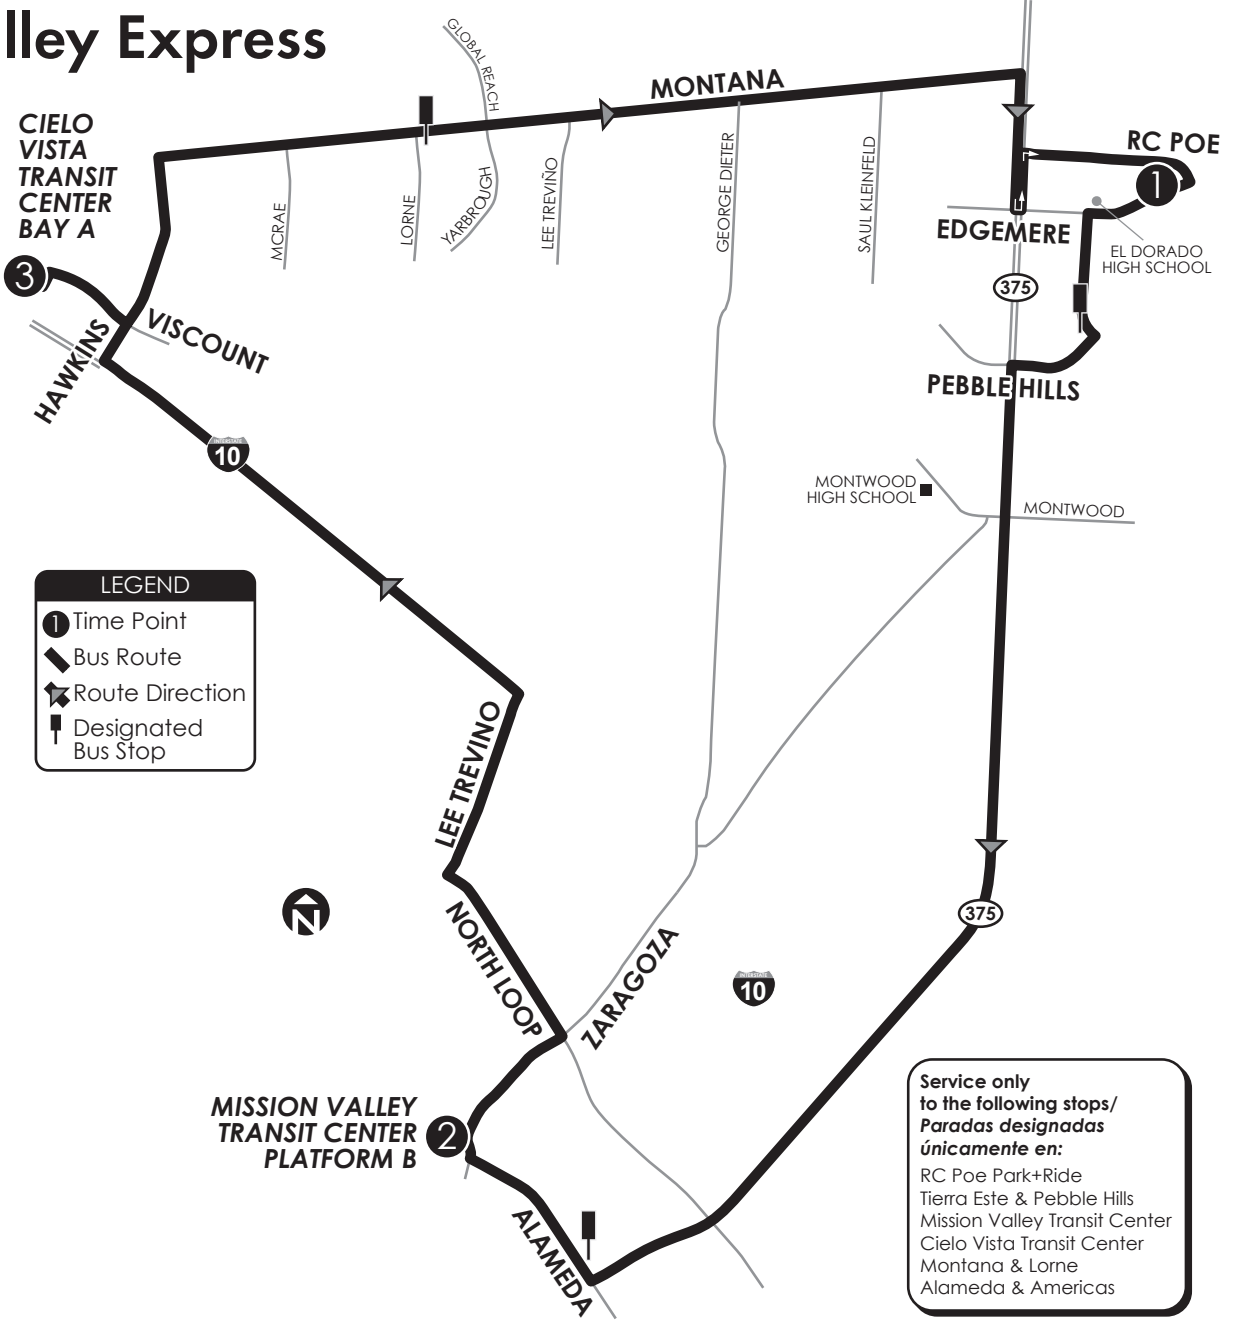

PROJECT AMISTAD
6
ROUTE

Far East/Mission Valley Express

- CONNECTING POINTS TO ROUTES**
- Cielo Vista Transit Center
 - Mission Valley Transit Center
 - RC Poe Park & Ride
 - Montana & Lorne (6,58)

- CIELO VISTA TRANSIT CENTER ROUTES**
PA5, PA6, 7, PA8, 25, 50, 51, 52, 53, 58, 59, 63, 72, 74, 87, CR 20, PA90
SPECIAL TRIPS: 10, 12, 13, 14, 15

- MISSION VALLEY TRANSIT CTR**
5, 6, 60, 63, 64, 68, 69, 84, 89, CR 30, CR 40, CR 50, Alameda Brio

- RC POE PARK+RIDE**
5, 6, 51, 52, 54, 56

Mon-Fri			
RC Poe at Edgemere	Mission Valley TC Platform B	Cielo Vista TC Bay A	RC Poe at Edgemere
1	2	3	1
5:30	5:58	6:26	6:50
6:50	7:18	7:46	8:10
8:10	8:38	9:06	9:30
9:30	9:58	10:26	10:50
10:50	11:18	11:46	12:10
12:10	12:38	1:06	1:30
1:30	1:58	2:26	2:50
2:50	3:18	3:46	4:10
4:10	4:38	5:06	5:30
5:30	5:58	6:26	6:50
6:50	7:18	7:46	8:10
8:10	8:33	—	—

Saturday			
RC Poe at Edgemere	Mission Valley TC Platform B	Cielo Vista TC Bay A	RC Poe at Edgemere
1	2	3	1
5:30	5:58	6:26	6:50
6:50	7:18	7:46	8:10
8:10	8:38	9:06	9:30
9:30	9:58	10:26	10:50
10:50	11:18	11:46	12:10
12:10	12:38	1:06	1:30
1:30	1:58	2:26	2:50
2:50	3:18	3:46	4:10
4:10	4:38	5:06	5:30
5:30	5:58	6:26	6:50
6:50	7:13	—	—

LEGEND

- 1 Time Point
- Bus Route
- Route Direction
- Designated Bus Stop

Service only to the following stops/ Paradas designadas únicamente en:
RC Poe Park+Ride
Tierra Este & Pebble Hills
Mission Valley Transit Center
Cielo Vista Transit Center
Montana & Lorne
Alameda & Americas