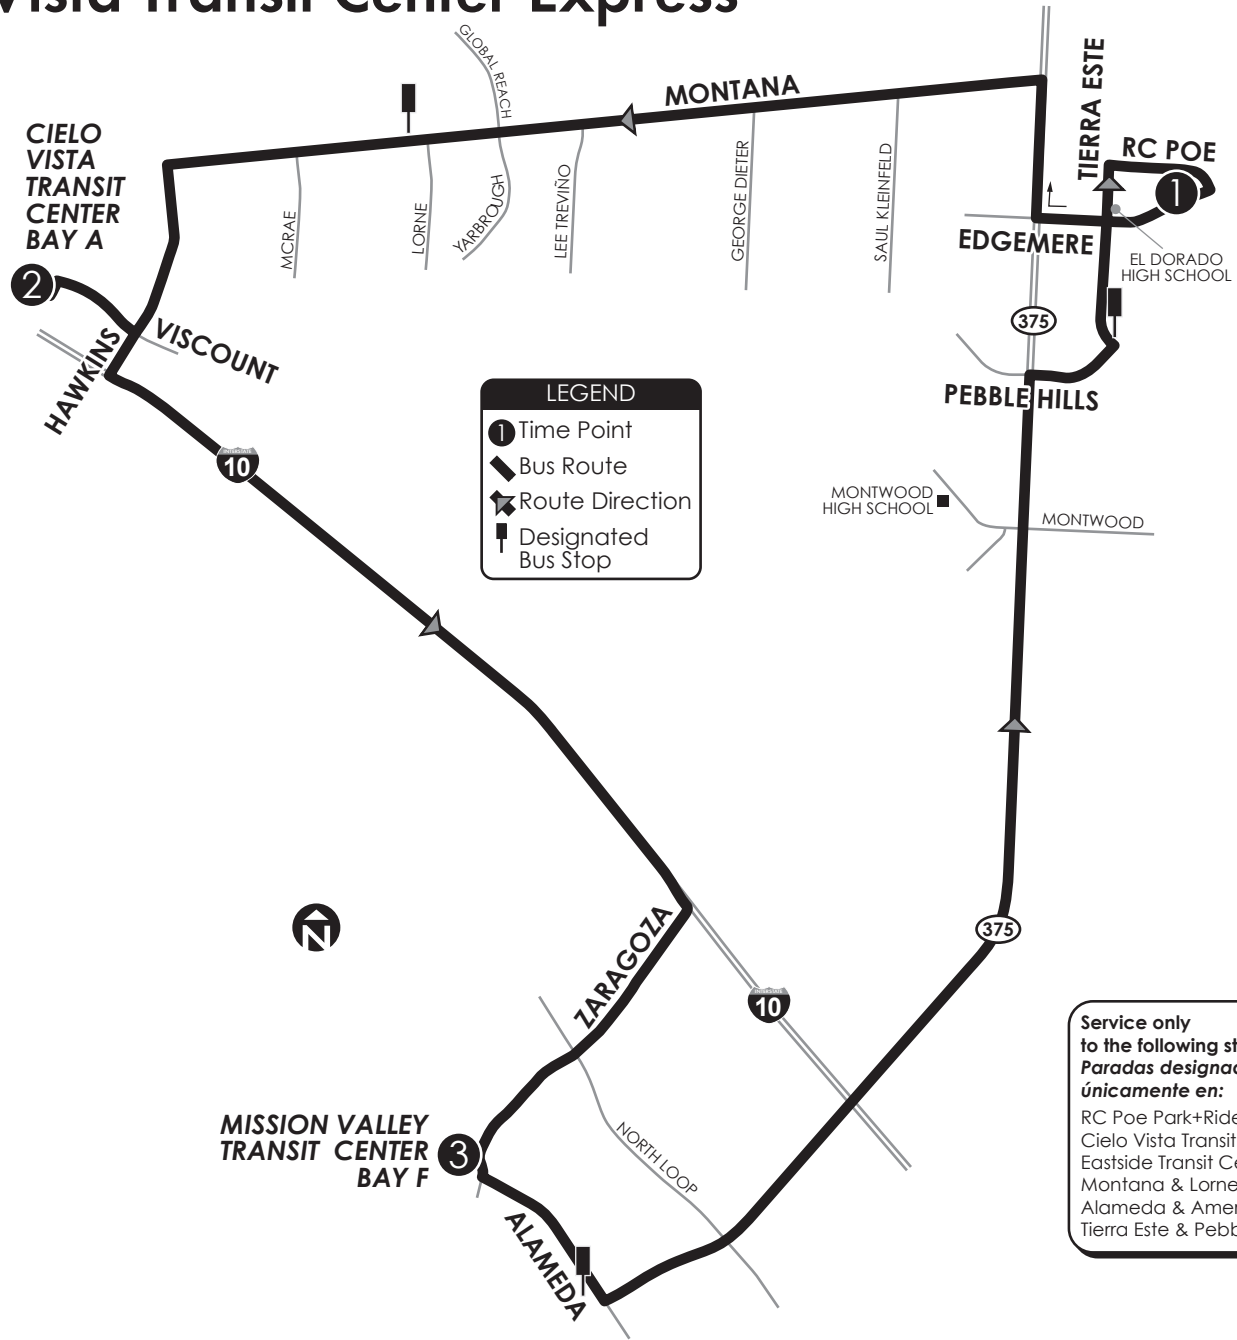

**PROJECT
AMISTAD**
5
ROUTE

Far East/Cielo Vista Transit Center Express

- CONNECTING POINTS TO ROUTES**
- Cielo Vista Transit Center
 - Mission Valley Transit Center
 - RC Poe Park & Ride
 - Montana & Lorne (6,58)

CIELO VISTA TRANSIT CENTER ROUTES
PA5, PA6, 7, PA8, 25, 50, 51, 52, 53, 58,
59, 63, 72, 74, 87, CR 20, PA90
SPECIAL TRIPS: 10, 12, 13, 14, 15

MISSION VALLEY TRANSIT CTR
5, 6, 60, 63, 64, 68, 69, 84, 89,
CR 30, CR 40, CR 50, Alameda Brio

RC POE PARK+RIDE
5, 6, 51, 52, 54, 56

Mon-Sat			
RC Poe at Edgemere	Cielo Vista TC Bay A	Mission Valley TC Bay F	RC Poe at Edgemere
①	②	③	①
5:00	5:24	5:47	6:15
6:20	6:44	7:07	7:35
7:40	8:04	8:27	8:55
9:00	9:24	9:47	10:15
10:20	10:4	11:07	11:35
11:40	12:04	12:27	12:55
1:00	1:24	1:47	2:15
2:20	2:44	3:07	3:35
3:40	4:04	4:27	4:55
5:00	5:24	5:47	6:15
6:20	6:44	7:07	7:35
7:40	8:04	8:27	8:55

**Service only to the following stops/
Paradas designadas únicamente en:**
RC Poe Park+Ride
Cielo Vista Transit Center
Eastside Transit Center
Montana & Lorne
Alameda & Americas
Tierra Este & Pebble Hills