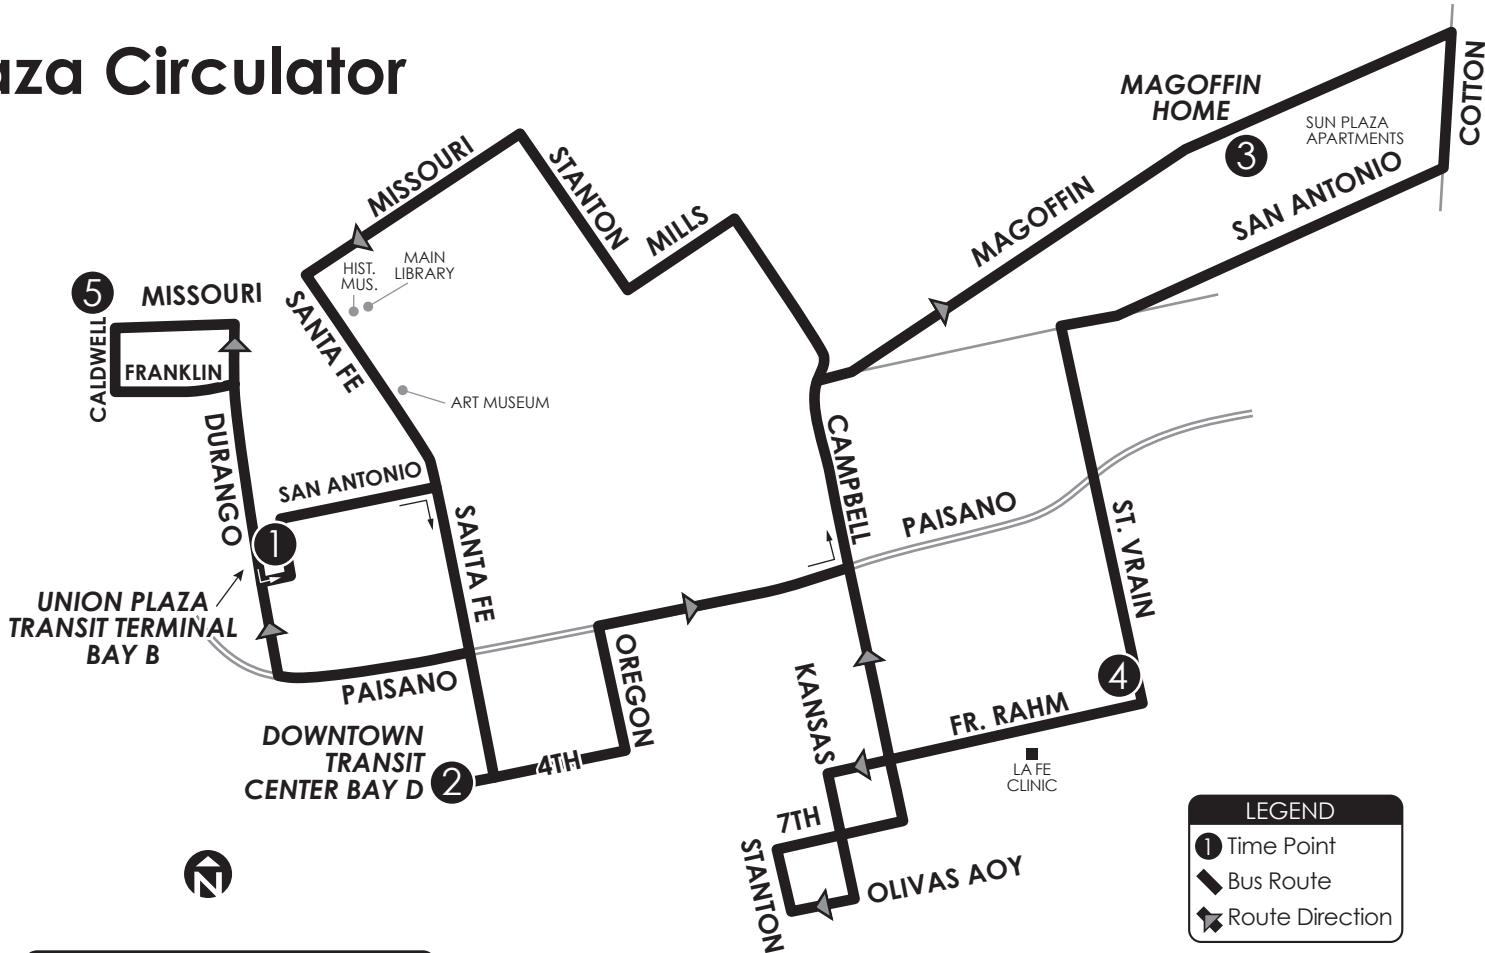

# 4 Union Plaza Circulator

- CONNECTING POINTS TO ROUTES
- Downtown Transit Center
  - San Antonio Station (2, 61, 62, 66, Brio)
  - Myrtle & Stanton (2, 59)
  - Sante Fe & Overland (10, 14, 15)

- DOWNTOWN TRANSIT CENTER ROUTES  
2, 4, 10, 14, 24, 34, 36, 50, 59, 61, 65, 66,  
Brio, Streetcar, NM Gold  
SPECIAL TRIPS: 13, 15

**LEGEND**

- ① Time Point
- ◀ Bus Route
- ▶ Route Direction

**Monday-Friday**

Union Plaza Term. Bay B	Downtown TC Bay D	Magoffin Home	St. Vrain at Fr. Rahm	Missouri at Caldwell	Union Plaza Term. Bay B
①	②	③	④	⑤	①
6:15	6:25	6:35	6:43	7:01	7:13
6:45	6:55	7:05	7:13	7:31	7:43
7:15	7:25	7:35	7:43	8:01	8:13
7:45	7:55	8:05	8:13	8:31	8:43
8:15	8:25	8:35	8:43	9:01	9:13
8:45	8:55	9:05	9:13	9:31	9:43
9:15	9:25	9:35	9:43	10:01	10:13
9:45	9:55	10:05	10:13	10:31	10:43
10:15	10:25	10:35	10:43	11:01	11:13
10:45	10:55	11:05	11:13	11:31	11:43
11:15	11:25	11:35	11:43	<b>12:01</b>	<b>12:13</b>
11:45	11:55	<b>12:05</b>	<b>12:13</b>	<b>12:31</b>	<b>12:43</b>
<b>12:15</b>	<b>12:25</b>	<b>12:35</b>	<b>12:43</b>	<b>1:01</b>	<b>1:13</b>
<b>12:45</b>	<b>12:55</b>	<b>1:05</b>	<b>1:13</b>	<b>1:31</b>	<b>1:43</b>
<b>1:15</b>	<b>1:25</b>	<b>1:35</b>	<b>1:43</b>	<b>2:01</b>	<b>2:13</b>
<b>1:45</b>	<b>1:55</b>	<b>2:05</b>	<b>2:13</b>	<b>2:31</b>	<b>2:43</b>
<b>2:15</b>	<b>2:25</b>	<b>2:35</b>	<b>2:43</b>	<b>3:01</b>	<b>3:13</b>
<b>2:45</b>	<b>2:55</b>	<b>3:05</b>	<b>3:13</b>	<b>3:31</b>	<b>3:43</b>
<b>3:15</b>	<b>3:25</b>	<b>3:35</b>	<b>3:43</b>	<b>4:01</b>	<b>4:13</b>
<b>3:45</b>	<b>3:55</b>	<b>4:05</b>	<b>4:13</b>	<b>4:31</b>	<b>4:43</b>
<b>4:15</b>	<b>4:25</b>	<b>4:35</b>	<b>4:43</b>	<b>5:01</b>	<b>5:13</b>
<b>4:45</b>	<b>4:55</b>	<b>5:05</b>	<b>5:13</b>	<b>5:31</b>	<b>5:43</b>
<b>5:15</b>	<b>5:25</b>	<b>5:35</b>	<b>5:43</b>	<b>6:01</b>	<b>6:13</b>
<b>5:45</b>	<b>5:55</b>	<b>6:05</b>	<b>6:13</b>	<b>6:31</b>	<b>6:43</b>
<b>6:15</b>	<b>6:25</b>	<b>6:35</b>	<b>6:43</b>	<b>7:01</b>	<b>7:13</b>