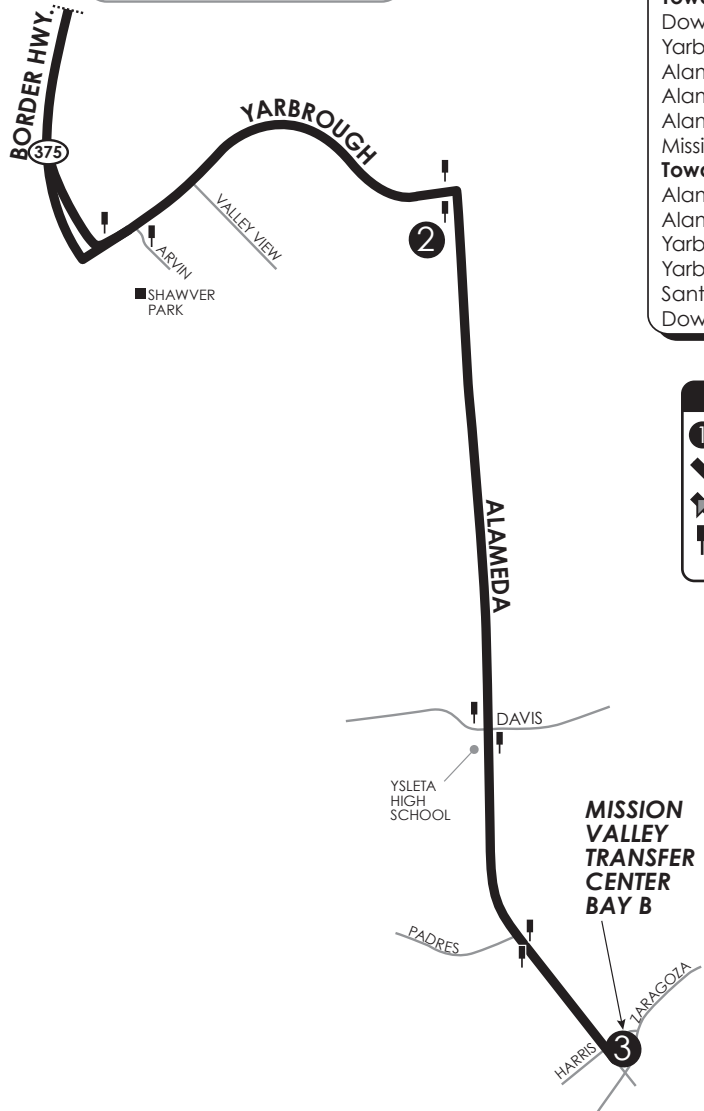

# 3 Ysleta Express

Downtown Transfer Center Bay I  
Mission Valley Transfer Center Bay B

- CONNECTING POINTS TO ROUTES**
- ▶ Downtown Transfer Center
  - ▶ Yarbrough & Arvin (67)
  - ▶ Alameda/Yarbrough (7, 61, 67)
  - ▶ Alameda/Davis (7, 61)
  - ▶ Mission Valley Transfer Center

- DOWNTOWN ROUTES**  
1, 4, 9, 10, 14, 15, 21, 22, 24, 33, 34, 35, 36, 42, 50, 55, 59, 61, 62, 65, 66, 83, Brio

- MISSION VALLEY TRANSFER CTR**  
7, 60, 61, 62, 63, 67, 69, 84  
CR 30, CR 40, CR 50

Service Only to the Following stops:  
Paradas designadas únicamente en:  
**Toward Mission Valley**  
Downtown Transfer Ctr.  
Yarbrough and Arvin  
Alameda and Yarbrough  
Alameda and Davis  
Alameda and Padres  
Mission Valley Transfer Ctr.  
**Toward Downtown**  
Alameda and Padres  
Alameda and Davis  
Yarbrough and Alameda  
Yarbrough and Arvin  
Santa Fe and Calleros  
Downtown Transfer Ctr.

**LEGEND**

- 1 Time Point
- Bus Route
- Route Direction
- Designated Bus Stop