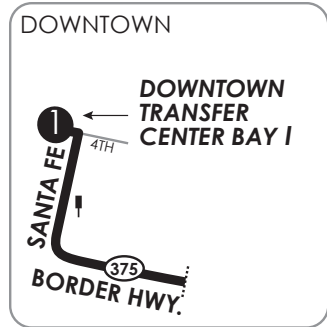

Saturday				
Downtown Transfer Ctr	Yarbrough at Alameda	Mission Valley Transfer Ctr	Yarbrough at Alameda	Downtown Transfer Ctr
1	2	3	2	1
---	---	---	5:22	5:40
---	---	---	6:02	6:20
5:45	6:07	6:23	6:37	7:00
6:25	6:47	7:03	7:17	7:40
7:05	7:27	7:43	7:57	8:20
7:45	8:07	8:23	8:37	9:00
8:25	8:47	9:03	9:17	9:40
9:05	9:27	9:43	9:57	10:20
9:45	10:07	10:23	10:37	11:00
10:25	10:47	11:03	11:17	11:40
11:05	11:27	11:43	11:57	12:20
11:45	12:07	12:23	12:37	1:00
12:25	12:47	1:03	1:17	1:40
1:05	1:27	1:43	1:57	2:20
1:45	2:07	2:23	2:37	3:00
2:25	2:47	3:03	3:17	3:40
3:05	3:27	3:43	3:57	4:20
3:45	4:07	4:23	4:37	5:00
4:25	4:47	5:03	5:17	5:40
5:05	5:27	5:43	5:57	6:20
5:45	6:07	6:23	6:37	7:00
6:25	6:47	7:03	7:17	7:40
7:05	7:27	7:42	7:53	8:11
7:45	8:07	8:18	---	---
8:15	8:37	8:48	---	---

1. **DOWNTOWN ROUTES**
   1, 4, 9, 10, 14, 15, 21, 22, 24, 33, 34, 35, 36, 42, 50, 55, 59, 61, 62, 65, 66, 83, Brio

1. **MISSION VALLEY TRANSFER CTR**
   7, 60, 61, 62, 63, 67, 69, 84
   CR 30, CR 40, CR 50

Service Only to the Following stops:
Paradas designadas únicamente en:
Toward Mission Valley
Downtown Transfer Ctr.
Yarbrough and Arvin
Alameda and Yarbrough
Alameda and Davis
Alameda and Padres
Mission Valley Transfer Ctr.
Toward Downtown
Alameda and Padres
Alameda and Davis
Yarbrough and Alameda
Yarbrough and Arvin
Santa Fe and Calleros
Downtown Transfer Ctr.

LEGEND

- 1 Time Point
- Bus Route
- Route Direction
- Designated Bus Stop