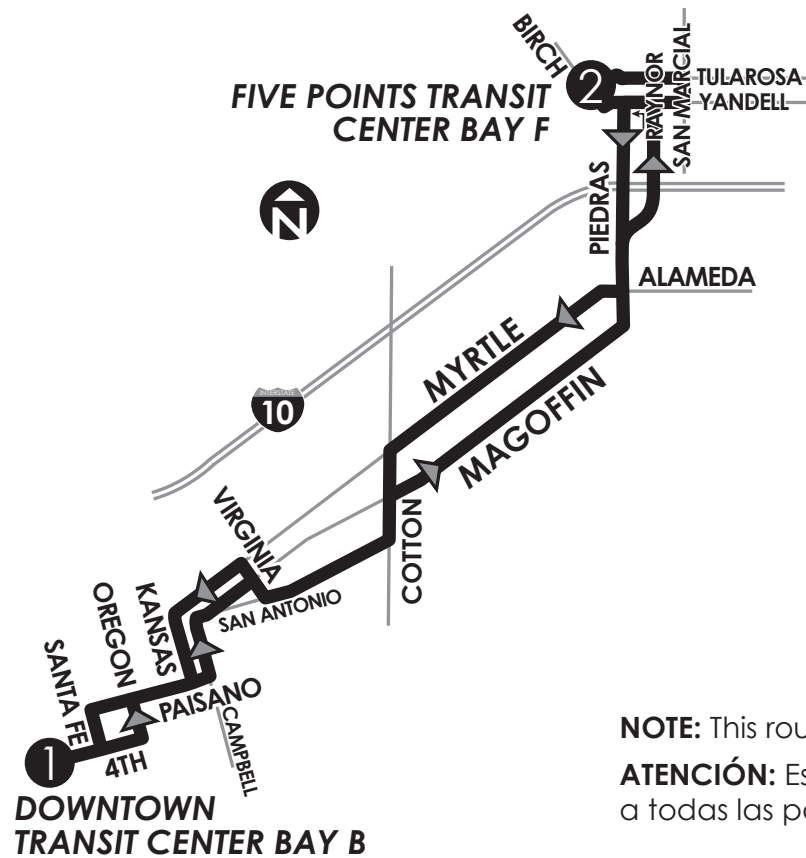

# 2 Five Points Circulator

- CONNECTING POINTS TO ROUTES
- Downtown Transit Center
  - San Antonio Station (4, 61, 62, 66, Brio)
  - Five Points Transit Center
  - Myrtle & Stanton (4, 59)
  - Texas & Oregon (59, 61, 66)

- DOWNTOWN TRANSIT CENTER ROUTES
- 2, 4, 10, 14, 24, 34, 36, 50, 59, 61, 65, 66,  
Brio, Streetcar, NM Gold  
SPECIAL TRIPS: 13, 15

- FIVE POINTS TRANSIT CENTER
- 2, 26, 32, 33, 34, 35, 50, Brio

LEGEND

- ① Time Point
- ▬ Bus Route
- Route Direction

Mon-Sat		
Downtown TC Bay B	Five Points TC Bay F	Downtown TC Bay B
①	②	①
5:45	6:10	6:32
6:35	7:00	7:22
7:25	7:50	8:12
8:15	8:40	9:02
9:05	9:30	9:52
9:55	10:20	10:42
10:45	11:10	11:32
11:35	12:00	12:22
12:25	12:50	1:12
1:15	1:40	2:02
2:05	2:30	2:52
2:55	3:20	3:42
3:45	4:10	4:32
4:35	5:00	5:22
5:25	5:50	6:12
6:15	6:40	7:02
7:05	7:30	7:52
7:55	8:20	8:42

**NOTE:** This route services all stops

**ATENCIÓN:** Esta ruta provee servicio a todas las paradas