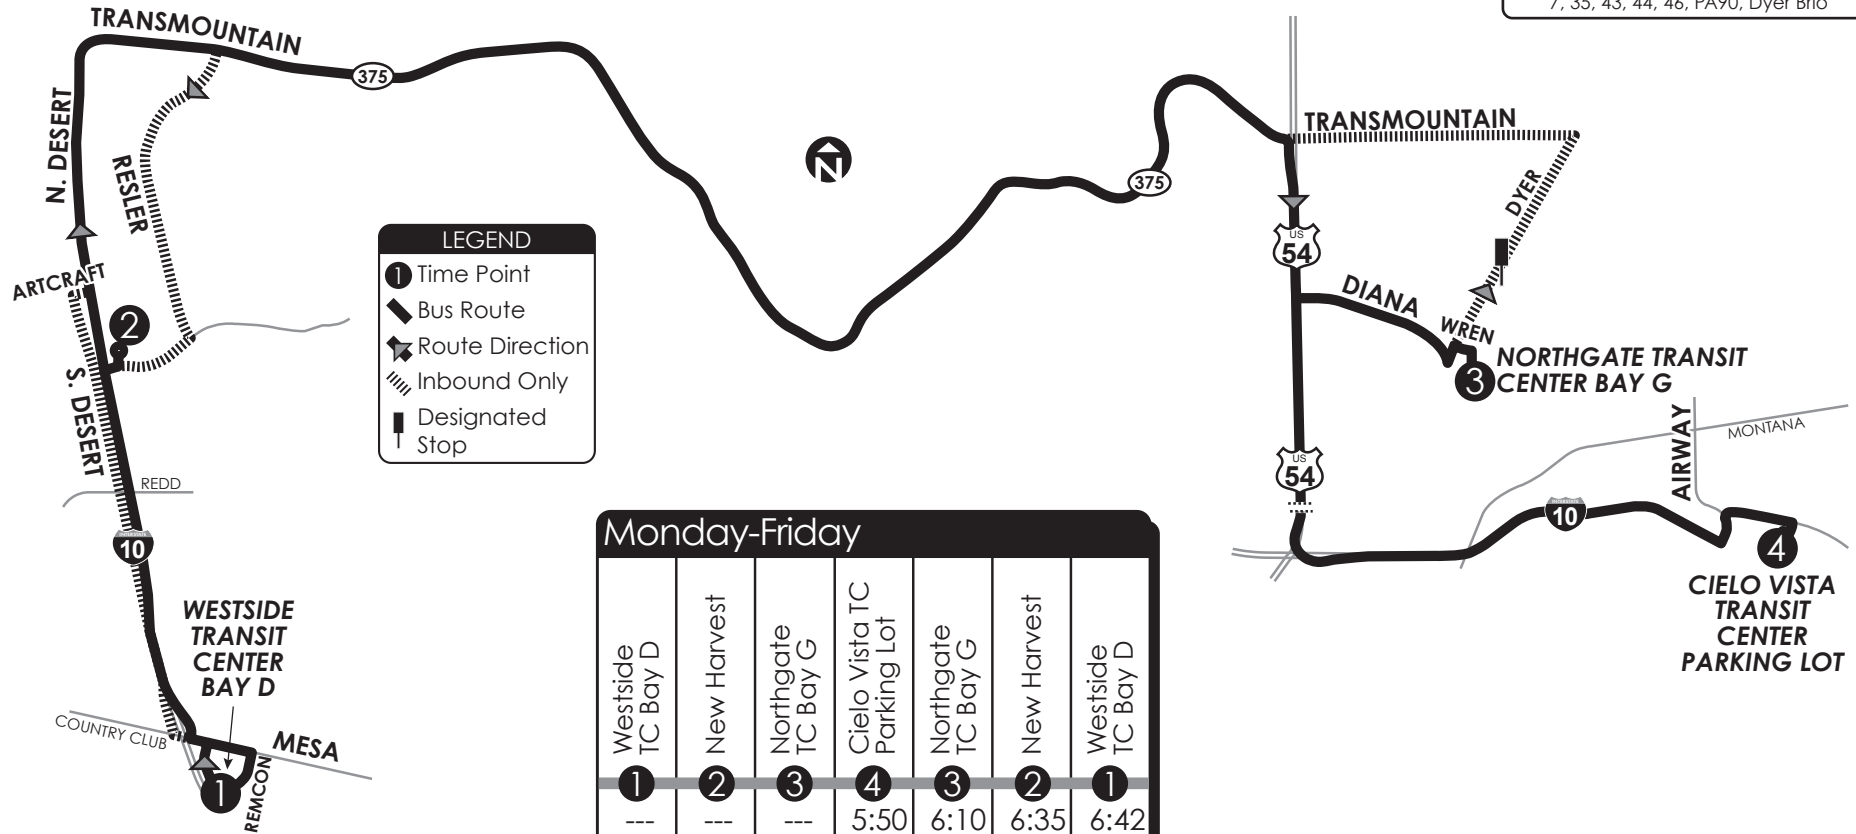

Park+Ride Westside to Eastside Express

CIELO VISTA TRANSIT CENTER ROUTES
PA5, PA6, 7, PA8, 25, 50, 51, 52, 53, 58,
59, 63, 72, 74, CR20, PA90, Brio
SPECIAL TRIPS: 10, PA12, PA13, 14, 15

NORTHGATE TRANSIT CENTER
7, 35, 43, 44, 46, PA90, Dyer Brio

Monday-Friday

Westside TC Bay D	New Harvest	Northgate TC Bay G	Cielo Vista TC Parking Lot	Northgate TC Bay G	New Harvest	Westside TC Bay D
---	---	---	5:50	6:10	6:35	6:42
6:00	6:10	6:40	7:05	7:30	8:00	8:10
6:45	6:55	7:25	7:50	8:15	8:45	8:55
7:30	7:40	8:10	8:35	9:00	9:30	9:40
8:15	8:25	8:55	9:20	9:45	10:15	10:25
9:00	9:10	9:40	10:05	---	---	---
9:45	9:55	10:25	10:50	---	---	---
---	---	---	3:00	3:25	3:55	4:05
---	---	---	3:45	4:10	4:40	4:50
---	---	---	4:30	4:55	5:25	5:35
4:10	4:20	4:50	5:15	5:40	6:10	6:20
4:55	5:05	5:35	6:00	6:25	6:55	7:05
5:40	5:50	6:20	6:45	---	---	---
6:25	6:35	7:05	7:30	---	---	---

Service only to the following stops/
Paradas designadas únicamente en:
Westside Transit Center
New Harvest Stop
Northgate Transit Center
Cielo Vista Transit Center
Dyer at Raintree