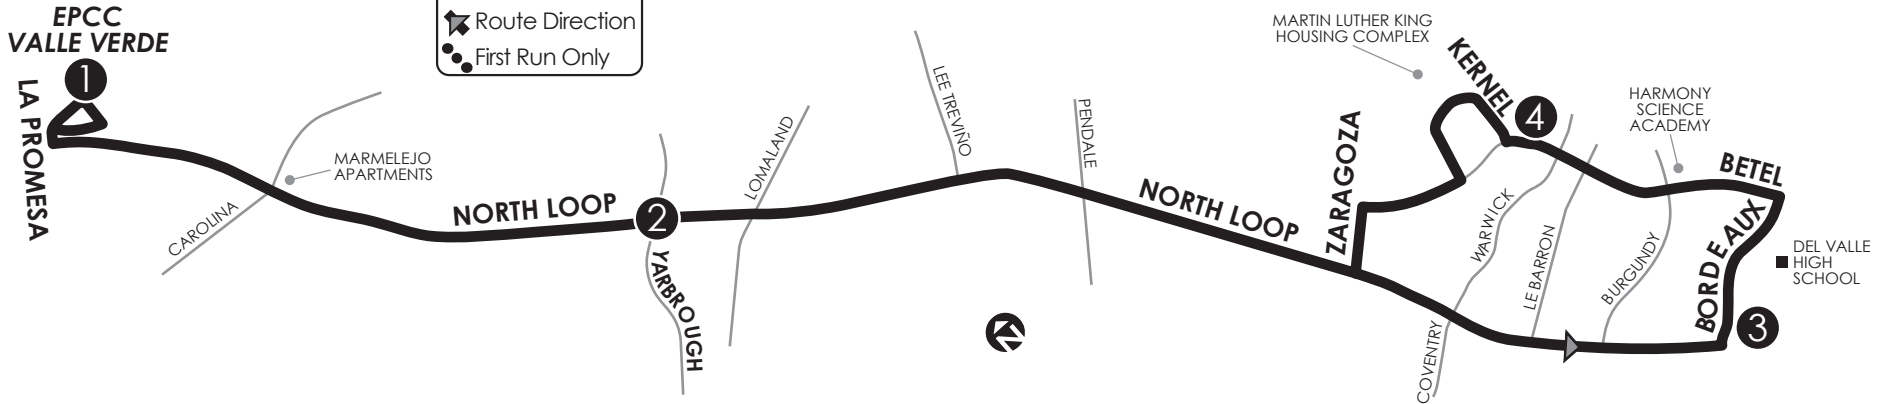

86 Bordeaux via North Loop

EPCC VALLE VERDE ROUTES
7, 63, 65, 66, 86

- CONNECTING POINTS TO ROUTES
- EPCC Valle Verde
 - North Loop & Yarbrough (67)
 - North Loop & Lomaland (63)
 - North Loop & Zaragozaza (63, 68, 69)
 - Zaragozaza & Betel (69)
 - North Loop & Pendale (63, 68)

LEGEND

- ① Time Point
- ↔ Bus Route
- ➔ Route Direction
- First Run Only

Monday-Friday

EPCC Valle Verde ①	North Loop at Yarbrough ②	Bordeaux at North Loop ③	Betel at Kernel ④	North Loop at Yarbrough ②	EPCC Valle Verde ①
5:45	5:57	6:15	6:22	6:37	6:45
6:45	6:57	7:15	7:22	7:37	7:45
7:45	7:57	8:15	8:22	8:37	8:45
8:45	8:57	9:15	9:22	9:37	9:45
9:45	9:57	10:15	10:22	10:37	10:45
10:45	10:57	11:15	11:22	11:37	11:45
11:45	11:57	12:15	12:22	12:37	12:45
12:45	12:57	1:15	1:22	1:37	1:45
1:45	1:57	2:15	2:22	2:37	2:45
2:45	2:57	3:15	3:22	3:37	3:45
3:45	3:57	4:15	4:22	4:37	4:45
4:45	4:57	5:15	5:22	5:37	5:45
5:45	5:57	6:15	6:22	6:37	6:45
6:45	6:57	7:15	7:22	7:37	7:45
7:45	7:57	8:15	8:22	8:37	8:45
8:45	8:57	9:15	9:22	9:37	9:45
9:45	9:57	10:15	10:22	—	—

Saturday

EPCC Valle Verde ①	North Loop at Yarbrough ②	Bordeaux at North Loop ③	Betel at Kernel ④	North Loop at Yarbrough ②	EPCC Valle Verde ①
5:45	5:57	6:15	6:22	6:37	6:45
6:45	6:57	7:15	7:22	7:37	7:45
7:45	7:57	8:15	8:22	8:37	8:45
8:45	8:57	9:15	9:22	9:37	9:45
9:45	9:57	10:15	10:22	10:37	10:45
10:45	10:57	11:15	11:22	11:37	11:45
11:45	11:57	12:15	12:22	12:37	12:45
12:45	12:57	1:15	1:22	1:37	1:45
1:45	1:57	2:15	2:22	2:37	2:45
2:45	2:57	3:15	3:22	3:37	3:45
3:45	3:57	4:15	4:22	4:37	4:45
4:45	4:57	5:15	5:22	5:37	5:45
5:45	5:57	6:15	6:22	6:37	6:45
6:45	6:57	7:15	7:22	7:37	7:45
7:45	7:57	8:15	8:22	8:37	8:45