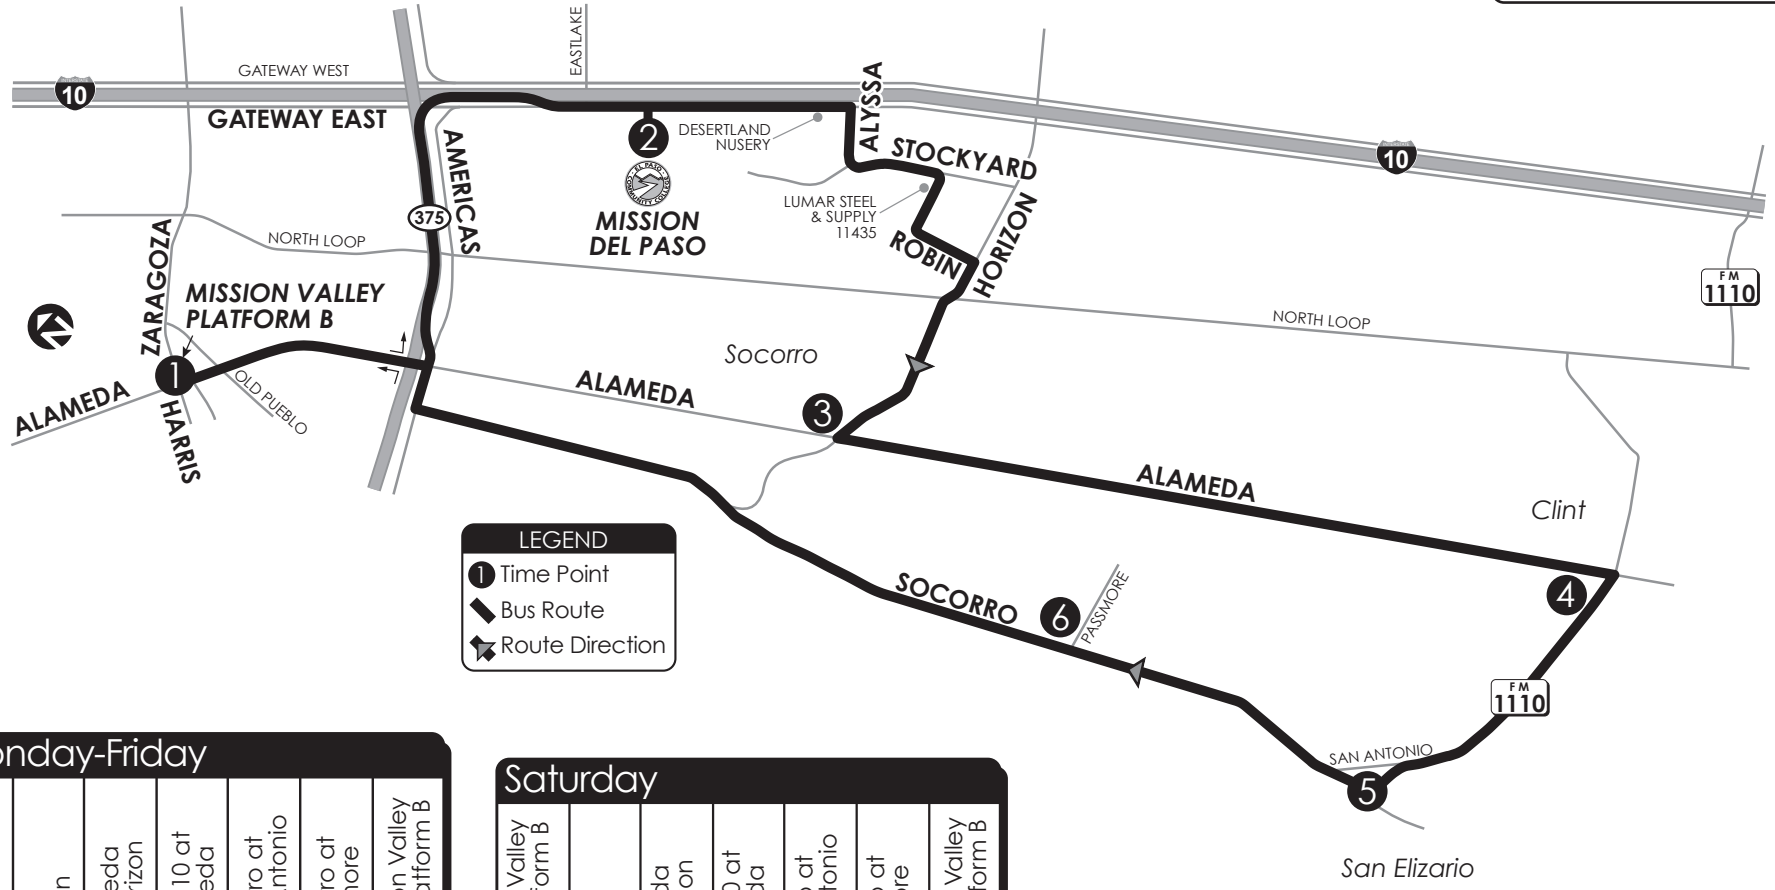

# 84 EPCC Mission del Paso via Clint & Socorro

CONNECTING POINTS TO ROUTES

- Mission Valley Transit Center
- Socorro & Jericho (60)

MISSION VALLEY TRANSIT CENTER  
3, 7, 60, 61, 63, 67, 69, 80, 84,  
CR 30, CR 40, CR 50, Alameda Brio

**LEGEND**

- ① Time Point
- ◆ Bus Route
- ➔ Route Direction

**Monday-Friday**

1	2	3	4	5	6	1
Mission Valley TC Platform B	EPCC Mission	Alameda at Horizon	FM 1110 at Alameda	Socorro at San Antonio	Socorro at Passmore	Mission Valley TC Platform B
5:48	6:10	6:25	6:39	6:50	6:56	7:17
7:18	7:40	7:55	8:09	8:20	8:26	8:47
8:48	9:10	9:25	9:39	9:50	9:56	10:17
10:18	10:40	10:55	11:09	11:20	11:26	11:47
11:48	12:10	12:25	12:39	12:50	12:56	1:17
1:18	1:40	1:55	2:09	2:20	2:26	2:47
2:48	3:10	3:25	3:39	3:50	3:56	4:17
4:18	4:40	4:55	5:09	5:20	5:26	5:47
5:48	6:10	6:25	6:39	6:50	6:56	7:17

**Saturday**

1	2	3	4	5	6	1
Mission Valley TC Platform B	EPCC Mission	Alameda at Horizon	FM 1110 at Alameda	Socorro at San Antonio	Socorro at Passmore	Mission Valley TC Platform B
7:18	7:40	7:55	8:09	8:20	8:26	8:47
8:48	9:10	9:25	9:39	9:50	9:56	10:17
10:18	10:40	10:55	11:09	11:20	11:26	11:47
11:48	12:10	12:25	12:39	12:50	12:56	1:17
1:18	1:40	1:55	2:09	2:20	2:26	2:47
2:48	3:10	3:25	3:39	3:50	3:56	4:17
4:18	4:40	4:55	5:09	5:20	5:26	5:47
5:48	6:10	6:25	6:39	6:50	6:56	7:17

**NOTE:** This route now follows the Sun Metro fare structure. All reduced fares as well as transfers are accepted.

**NOTA:** Esta ruta seguirá la estructura de Tarifas de Sun Metro. Descuentos y transbordos serán aceptados.