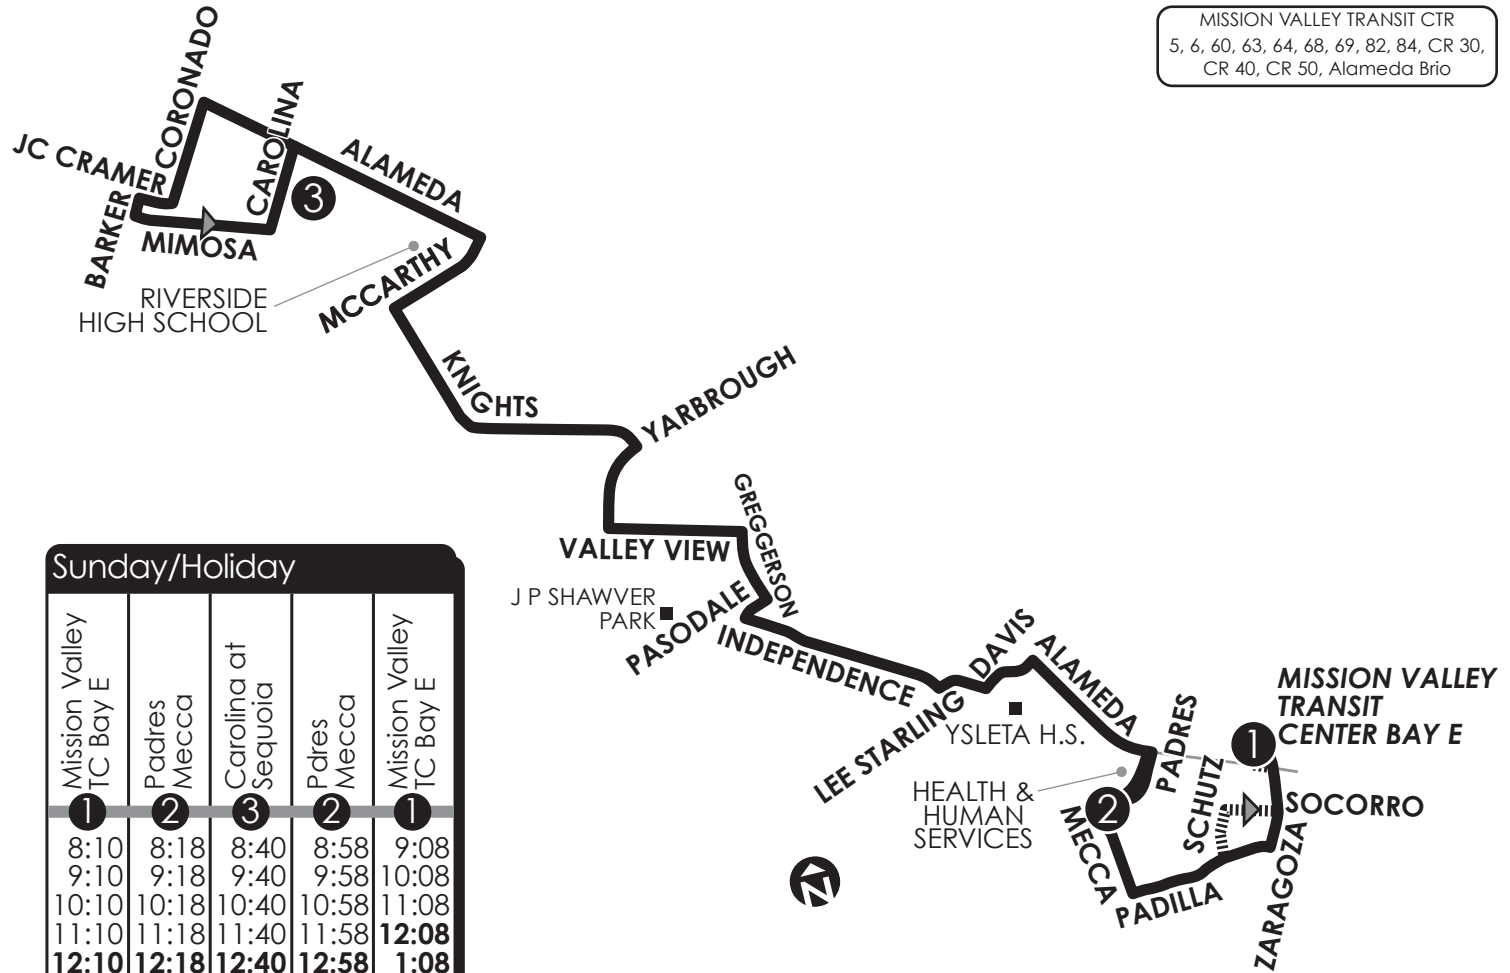

82 Mission Valley via Pasodale

- CONNECTING POINTS TO ROUTES
- Mission Valley Transit Center
 - Alameda & Davis (3, 64, Brio)
 - Alameda & Padres (3, 64, Brio)
 - Yarbrough & Valley View (67)
 - Alameda & Carolina (61, 62, 64, Brio)

MISSION VALLEY TRANSIT CTR
5, 6, 60, 63, 64, 68, 69, 82, 84, CR 30,
CR 40, CR 50, Alameda Brio

LEGEND

- ① Time Point
- ▬ Bus Route
- ➔ Route Direction
- ▨ Inbound Only

Monday-Saturday

Mission Valley TC Bay E	Padres Mecca	Carolina at Sequoia	Padres Mecca	Mission Valley TC Bay E
①	②	③	②	①
7:10	7:18	7:40	7:58	8:08
8:10	8:18	8:40	8:58	9:08
9:10	9:18	9:40	9:58	10:08
10:10	10:18	10:40	10:58	11:08
11:10	11:18	11:40	11:58	12:08
12:10	12:18	12:40	12:58	1:08
1:10	1:18	1:40	1:58	2:08
2:10	2:18	2:40	2:58	3:08
3:10	3:18	3:40	3:58	4:08
4:10	4:18	4:40	4:58	5:08
5:10	5:18	5:40	5:58	6:08
6:10	6:18	6:40	6:58	7:08
7:10	7:18	7:40	7:58	8:08
8:10	8:18	8:40	8:58	9:08

Sunday/Holiday

Mission Valley TC Bay E	Padres Mecca	Carolina at Sequoia	Padres Mecca	Mission Valley TC Bay E
①	②	③	②	①
8:10	8:18	8:40	8:58	9:08
9:10	9:18	9:40	9:58	10:08
10:10	10:18	10:40	10:58	11:08
11:10	11:18	11:40	11:58	12:08
12:10	12:18	12:40	12:58	1:08
1:10	1:18	1:40	1:58	2:08
2:10	2:18	2:40	2:58	3:08
3:10	3:18	3:40	3:58	4:08
4:10	4:18	4:40	4:58	5:08
5:10	5:18	5:40	5:58	6:08