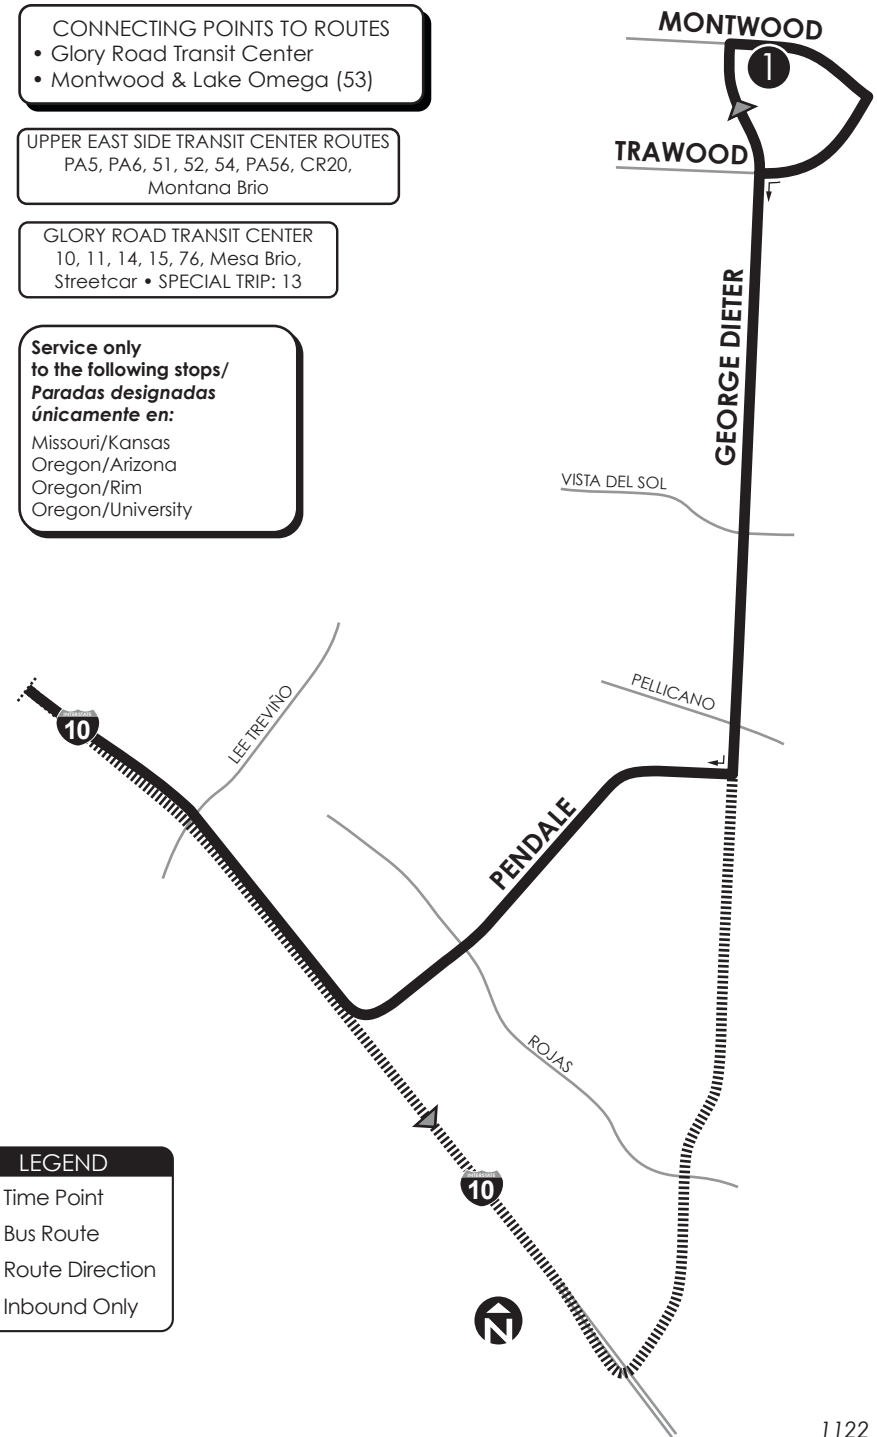

76 Montwood Express

Monday-Friday

Montwood at Lake Omega	Glory Road TC Bay E	City Hall	Montwood at Lake Omega
1	2	3	1
6:00	6:40	6:51	7:20
6:40	7:20	7:31	8:00
7:20	8:00	8:11	8:40
8:00	8:40	8:51	9:20
3:00	3:40	3:51	4:20
3:40	4:20	4:31	5:00
4:20	5:00	5:11	5:40
5:00	5:40	5:51	6:20

CONNECTING POINTS TO ROUTES

- Glory Road Transit Center
- Montwood & Lake Omega (53)

UPPER EAST SIDE TRANSIT CENTER ROUTES
PA5, PA6, 51, 52, 54, PA56, CR20,
Montana Brio

GLORY ROAD TRANSIT CENTER
10, 11, 14, 15, 76, Mesa Brio,
Streetcar • SPECIAL TRIP: 13

Service only to the following stops/
Paradas designadas únicamente en:

- Missouri/Kansas
- Oregon/Arizona
- Oregon/Rim
- Oregon/University

LEGEND

- ① Time Point
- ▬ Bus Route
- ➔ Route Direction
- ▨ Inbound Only