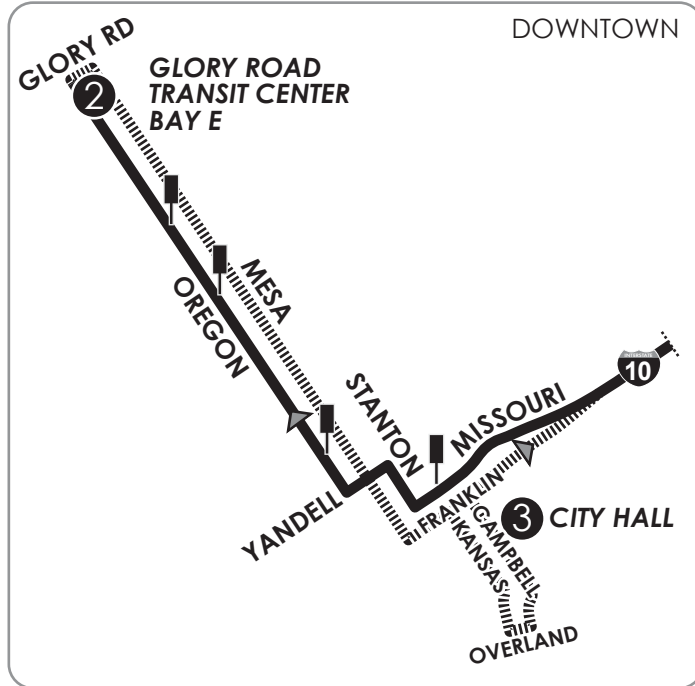

76 Montwood Express

Monday-Friday

Montwood at Lake Omega	Glory Road TC Bay E	City Hall	Montwood at Lake Omega
1	2	3	1
6:00	6:40	6:51	7:20
6:40	7:20	7:31	8:00
7:20	8:00	8:11	8:40
8:00	8:40	8:51	9:20
3:00	3:40	3:51	4:20
3:40	4:20	4:31	5:00
4:20	5:00	5:11	5:40
5:00	5:40	5:51	6:20

CONNECTING POINTS TO ROUTES

- Glory Road Transit Center
- Montwood & Lake Omega (53)

UPPER EAST SIDE TRANSIT CENTER ROUTES
PA5, PA6, 51, 52, 54, PA56, CR20,
Montana Brio

GLORY ROAD TRANSIT CENTER
10, 11, 14, 15, 76, Mesa Brio,
Streetcar • SPECIAL TRIP: 13

Service only to the following stops/
Paradas designadas únicamente en:

- Missouri/Kansas
- Oregon/Arizona
- Oregon/Rim
- Oregon/University

LEGEND

- ① Time Point
- ▬ Bus Route
- ➔ Route Direction
- ▨ Inbound Only