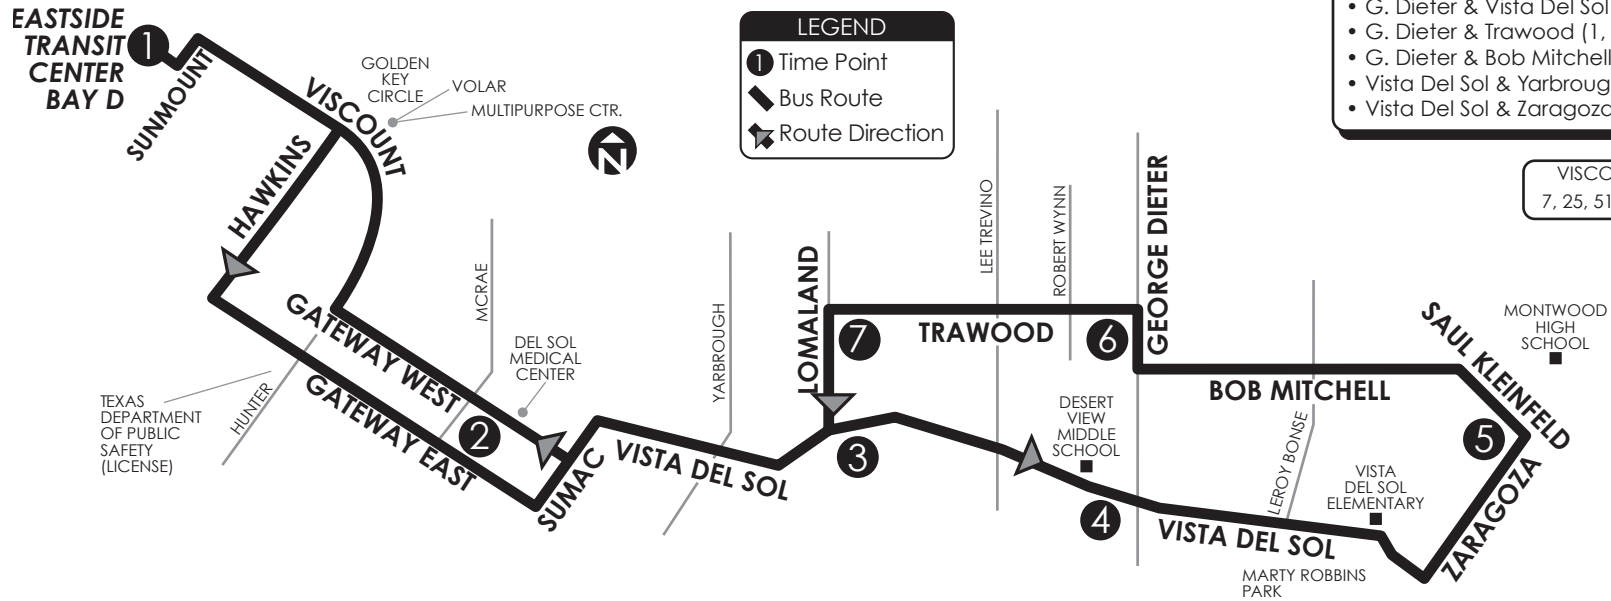

# 72 Vista del Sol

EASTSIDE TRANSIT CENTER ROUTES  
 5, 6, 7, 8, 25, 50, 51, 52, 53, 58, 59, 63, 70,  
 72, CR 20, PA90  
 SPECIAL TRIPS: 10, 11, 12, 13, 14, 15, 17

- CONNECTING POINTS TO ROUTES
- Eastside Transit Center
  - Viscount & Hawkins
  - Gateway East & Hawkins (8, 63)
  - Gateway West & Mcrae (8)
  - Viscount & Montwood (8, 51, 52, 53, 63)
  - Lee Trevino & Trawood (68)
  - Lee Trevino & Vista Del Sol (68)
  - G. Dieter & Vista Del Sol (1, 69)
  - G. Dieter & Trawood (1, 53, 54, 69)
  - G. Dieter & Bob Mitchell (1, 69)
  - Vista Del Sol & Yarbrough (67)
  - Vista Del Sol & Zaragoza (1)

VISCOUNT & HAWKINS  
 7, 25, 51, 52, 53, 58, 63, 72

**Monday-Friday**

Eastside TC Bay D	McRae at Gateway East	Lomland at Vista del Sol	Vista del Sol at George Dieter	Zaragoza at Saul Kleinfeld	George Dieter at Trawood	Lomland at Trawood	McRae at Gateway West	Eastside TC Bay D
①	②	③	④	⑤	⑥	⑦	②	①
6:45	6:58	7:06	7:16	7:28	7:38	7:46	7:56	8:10
8:15	8:28	8:36	8:46	8:58	9:08	9:16	9:26	9:40
9:45	9:58	10:06	10:16	10:28	10:38	10:46	10:56	11:10
11:15	11:28	11:36	11:46	11:58	12:08	12:16	12:26	12:40
12:45	12:58	1:06	1:16	1:28	1:38	1:46	1:56	2:10
2:15	2:28	2:36	2:46	2:58	3:08	3:16	3:26	3:40
3:45	3:58	4:06	4:16	4:28	4:38	4:46	4:56	5:10
5:15	5:28	5:36	5:46	5:58	6:08	6:16	6:26	6:40
6:45	6:58	7:06	7:16	7:28	7:38	7:46	7:56	8:10

**Saturday**

Eastside TC Bay D	McRae at Gateway East	Lomland at Vista del Sol	Vista del Sol at George Dieter	Zaragoza at Saul Kleinfeld	George Dieter at Trawood	Lomland at Trawood	McRae at Gateway West	Eastside TC Bay D
①	②	③	④	⑤	⑥	⑦	②	①
6:45	6:58	7:06	7:16	7:28	7:38	7:46	7:56	8:10
8:15	8:28	8:36	8:46	8:58	9:08	9:16	9:26	9:40
9:45	9:58	10:06	10:16	10:28	10:38	10:46	10:56	11:10
11:15	11:28	11:36	11:46	11:58	12:08	12:16	12:26	12:40
12:45	12:58	1:06	1:16	1:28	1:38	1:46	1:56	2:10
2:15	2:28	2:36	2:46	2:58	3:08	3:16	3:26	3:40
3:45	3:58	4:06	4:16	4:28	4:38	4:46	4:56	5:10
5:15	5:28	5:36	5:46	5:58	6:08	6:16	6:26	6:40