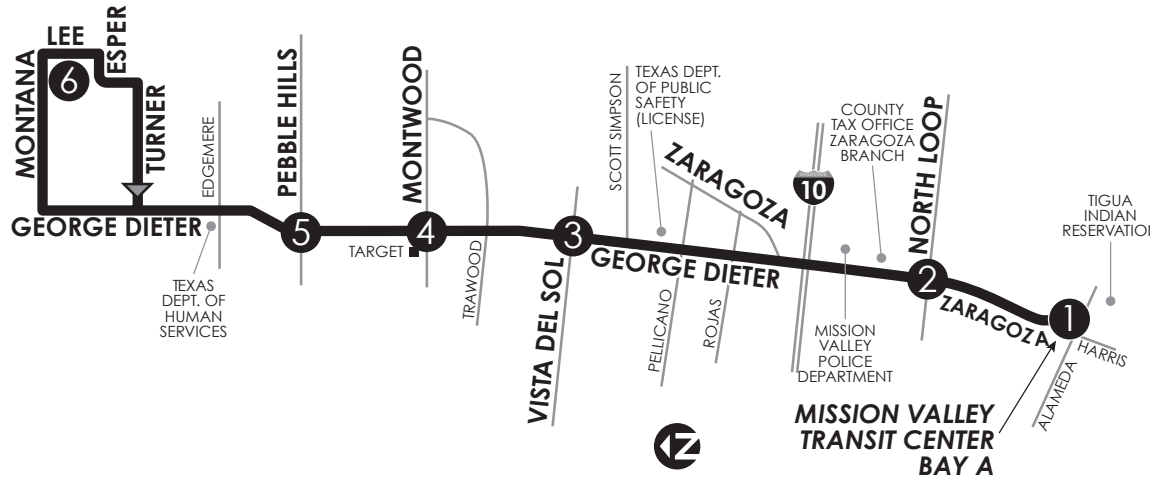

# 69 George Dieter

**LEGEND**

- ① Time Point
- ▬ Bus Route
- ➔ Route Direction

- CONNECTING POINTS TO ROUTES**
- Mission Valley Transit Center
  - G. Dieter & Trawood (1, 53, 54, 72)
  - G. Dieter & Vista Del Sol (1, 72)
  - North Loop & Zaragoza (63, 86)
  - G. Dieter & Montwood (53, 54)
  - G. Dieter & Edgemere (51)
  - G. Dieter & Pebble Hills (52)
  - G. Dieter & Montana (58)

MISSION VALLEY TRANSIT CTR  
5, 6, 60, 63, 64, 68, 69, 82, 84, CR 30,  
CR 40, CR 50, Alameda Brio

**Monday-Friday**

①	②	③	④	⑤	⑥	⑤	④	③	②	①
Mission Valley TC Bay A	Zaragoza at North Loop	George Dieter at Vista Del Sol	George Dieter at Montwood	George Dieter at Pebble Hills	Montana at Lee	George Dieter at Pebble Hills	George Dieter at Montwood	George Dieter at Vista Del Sol	Zaragoza at North Loop	Mission Valley TC Bay A
5:30	5:40	5:55	5:59	6:03	6:15	6:22	6:26	6:30	6:44	6:54
7:00	7:10	7:25	7:29	7:33	7:45	7:52	7:56	8:00	8:14	8:24
8:30	8:40	8:55	8:59	9:03	9:15	9:22	9:26	9:30	9:44	9:54
10:00	10:10	10:25	10:29	10:33	10:45	10:52	10:56	11:00	11:14	11:24
11:30	11:40	11:55	11:59	12:03	12:15	12:22	12:26	12:30	12:44	12:54
1:00	1:10	1:25	1:29	1:33	1:45	1:52	1:56	2:00	2:14	2:24
2:30	2:40	2:55	2:59	3:03	3:15	3:22	3:26	3:30	3:44	3:54
4:00	4:10	4:25	4:29	4:33	4:45	4:52	4:56	5:00	5:14	5:24
5:30	5:40	5:55	5:59	6:03	6:15	6:22	6:26	6:30	6:44	6:54
7:00	7:10	7:25	7:29	7:33	7:45	7:52	7:56	8:00	8:14	8:24