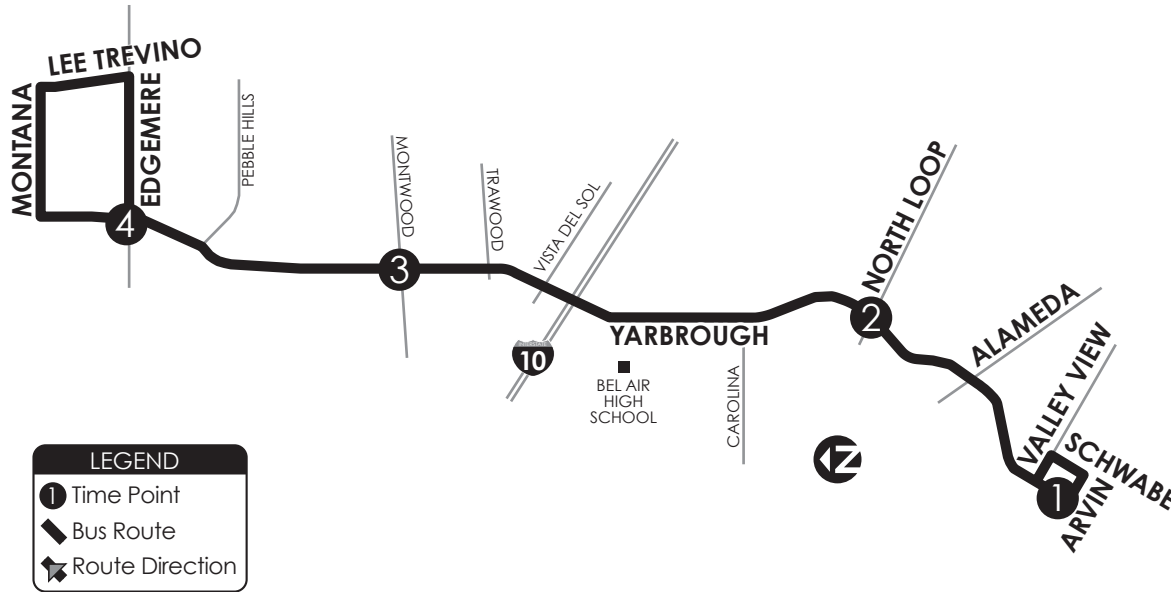

67 Yarbrough

- CONNECTING POINTS TO ROUTES**
- Vista Del Sol & Yarbrough (72)
 - Yarbrough & Valley View (82)
 - North Loop & Yarbrough (86)
 - Yarbrough & Arvin (3, 64)
 - Alameda & Yarbrough (3, 64)
 - Yarbrough & San Paulo (63)
 - Yarbrough & Gateway West/East (8)
 - Edgemere & Yarbrough (51, 58, 68)
 - Montana & Yarbrough (58, 68)
 - Montana & Lee Trevino (58,68)
 - Pebble Hills & Yarbrough (52)
 - Yarbrough & Album (1, 52)
 - Montwood & Yarbrough (1, 53)

Monday-Saturday

Yarbrough at Arvin ①	Yarbrough at North Loop ②	Yarbrough at Montwood ③	Yarbrough at Edgemere ④	Yarbrough at Montwood ③	Yarbrough at North Loop ②	Yarbrough at Arvin ①
—	—	—	5:30	5:36	5:48	5:57
6:00	6:07	6:22	6:40	6:46	6:58	7:07
7:10	7:17	7:32	7:50	7:56	8:08	8:17
8:20	8:27	8:42	9:00	9:06	9:18	9:27
9:30	9:37	9:52	10:10	10:16	10:28	10:37
10:40	10:47	11:02	11:20	11:26	11:38	11:47
11:50	11:57	12:12	12:30	12:36	12:48	12:57
1:00	1:07	1:22	1:40	1:46	1:58	2:07
2:10	2:17	2:32	2:50	2:56	3:08	3:17
3:20	3:27	3:42	4:00	4:06	4:18	4:27
4:30	4:37	4:52	5:10	5:16	5:28	5:37
5:40	5:47	6:02	6:20	6:26	6:38	6:47
6:50	6:57	7:12	7:30	7:36	7:48	7:57