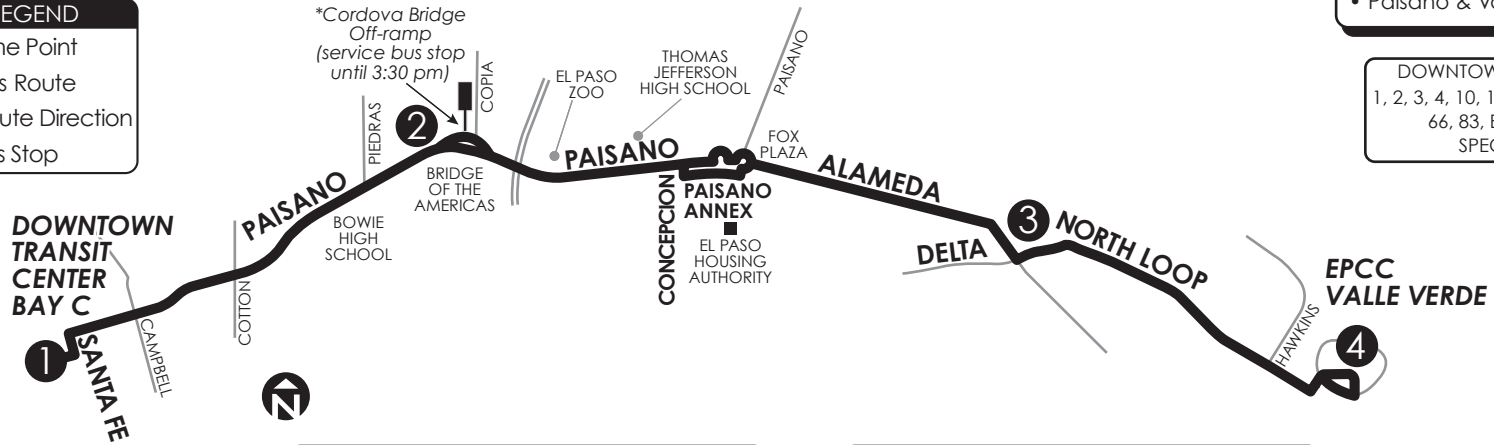

65 Valle Verde via Paisano

LEGEND

- ① Time Point
- ▬ Bus Route
- ➔ Route Direction
- ⊥ Bus Stop

- CONNECTING POINTS TO ROUTES**
- Downtown Transit Center
 - EPCC Valle Verde
 - Fox Plaza (24, 25, 61, 66, Brio)
 - Delta & Alameda (24, 61, 62, 66, Brio)
 - North Loop & Delta (66)
 - Paisano & Val Verde (24, 62)

- DOWNTOWN TRANSIT CENTER ROUTES**
- 1, 2, 3, 4, 10, 14, 24, 34, 36, 42, 50, 59, 61, 65, 66, 83, Brio, Streetcar, NM Gold
SPECIAL TRIPS: 15, 16, 17

- EPCC VALLE VERDE ROUTES**
- 7, 63, 65, 66, 86

Monday-Saturday

Downtown TC Bay C	Paisano at San Marcial	Delta at North Loop	EPCC Valle Verde	Delta at North Loop	Paisano at San Marcial	Downtown TC Bay C
①	②	③	④	③	②	①
5:10	5:25	5:45	5:55	6:04	6:22	6:37
5:55	6:10	6:30	6:40	6:49	7:07	7:22
6:40	6:55	7:15	7:25	7:34	7:52	8:07
7:25	7:40	8:00	8:10	8:19	8:37	8:52
8:10	8:25	8:45	8:55	9:04	9:22	9:37
8:55	9:10	9:30	9:40	9:49	10:07	10:22
9:40	9:55	10:15	10:25	10:34	10:52	11:07
10:25	10:40	11:00	11:10	11:19	11:37	11:52
11:10	11:25	11:45	11:55	12:04	12:22	12:37
11:55	12:10	12:30	12:40	12:49	1:07	1:22
12:40	12:55	1:15	1:25	1:34	1:52	2:07
1:25	1:40	2:00	2:10	2:19	2:37	2:52
2:10	2:25	2:45	2:55	3:04	3:22	3:37
2:55	3:10	3:30	3:40	3:49	4:07	4:22
3:40	3:55	4:15	4:25	4:34	4:52	5:07
4:25	4:40	5:00	5:10	5:19	5:37	5:52
5:10	5:25	5:45	5:55	6:04	6:22	6:37
5:55	6:10	6:30	6:40	6:49	7:07	7:22
6:40	6:55	7:15	7:25	7:34	7:52	8:07
7:25	7:40	8:00	8:10	8:19	8:37	8:52
8:10	8:25	8:45	8:55	9:04	9:22	9:37

Sunday/Holiday

Downtown TC Bay C	Paisano at San Marcial	Delta at North Loop	EPCC Valle Verde	Delta at North Loop	Paisano at San Marcial	Downtown TC Bay C
①	②	③	④	③	②	①
6:40	6:55	7:15	7:25	7:34	7:52	8:07
8:10	8:25	8:45	8:55	9:04	9:22	9:37
9:40	9:55	10:15	10:25	10:34	10:52	11:07
11:10	11:25	11:45	11:55	12:04	12:22	12:37
12:40	12:55	1:15	1:25	1:34	1:52	2:07
2:10	2:25	2:45	2:55	3:04	3:22	3:37
3:40	3:55	4:15	4:25	4:34	4:52	5:07
5:10	5:25	5:45	5:55	6:04	6:22	6:37