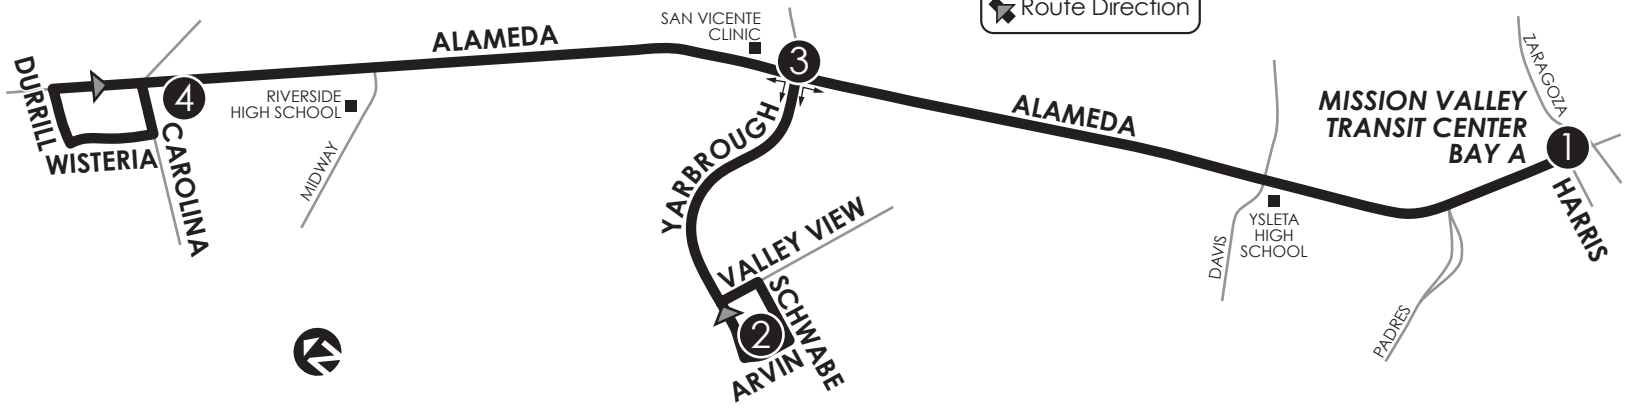

64 Mission Valley via Alameda

MISSION VALLEY TRANSIT CTR
5, 6, 60, 63, 64, 68, 69, 82, 84, CR 30,
CR 40, CR 50, Alameda Brio

- CONNECTING POINTS TO ROUTES
- Mission Valley Transit Center
 - Alameda & Carolina (61, 62, 82, Brio)
 - Yarbrough & Arvin (3, 67)
 - Alameda & Davis (3, 82, Brio)
 - Alameda & Padres (3, 82, Brio)
 - Alameda & Yarbrough (3, 67)

LEGEND

- ① Time Point
- ↔ Bus Route
- ➔ Route Direction

Monday-Friday

| Mission Valley TC Bay A ① | Arvin at Yarbrough ② | Alameda at Yarbrough ③ | Alameda At Carolina ④ | Arvin at Yarbrough ② | Alameda at Yarbrough ③ | Mission Valley TC Bay A ① |
|---------------------------|----------------------|------------------------|-----------------------|----------------------|------------------------|---------------------------|
| 4:40 | 4:50 | 4:53 | 5:05 | 5:17 | 5:20 | 5:32 |
| 5:35 | 5:45 | 5:48 | 6:00 | 6:12 | 6:15 | 6:27 |
| 6:30 | 6:40 | 6:43 | 6:55 | 7:07 | 7:10 | 7:22 |
| 7:25 | 7:35 | 7:38 | 7:50 | 8:02 | 8:05 | 8:17 |
| 8:20 | 8:30 | 8:33 | 8:45 | 8:57 | 9:00 | 9:12 |
| 9:15 | 9:25 | 9:28 | 9:40 | 9:52 | 9:55 | 10:07 |
| 10:10 | 10:20 | 10:23 | 10:35 | 10:47 | 10:50 | 11:02 |
| 11:05 | 11:15 | 11:18 | 11:30 | 11:42 | 11:45 | 11:57 |
| 12:00 | 12:10 | 12:13 | 12:25 | 12:37 | 12:40 | 12:52 |
| 12:55 | 1:05 | 1:08 | 1:20 | 1:32 | 1:35 | 1:47 |
| 1:50 | 2:00 | 2:03 | 2:15 | 2:27 | 2:30 | 2:42 |
| 2:45 | 2:55 | 2:58 | 3:10 | 3:22 | 3:25 | 3:37 |
| 3:40 | 3:50 | 3:53 | 4:05 | 4:17 | 4:20 | 4:32 |
| 4:35 | 4:45 | 4:48 | 5:00 | 5:12 | 5:15 | 5:27 |
| 5:30 | 5:40 | 5:43 | 5:55 | 6:07 | 6:10 | 6:22 |
| 6:25 | 6:35 | 6:38 | 6:50 | 7:02 | 7:05 | 7:17 |
| 7:20 | 7:30 | 7:33 | 7:45 | 7:57 | 8:00 | 8:12 |
| 8:15 | 8:25 | 8:28 | 8:40 | 8:52 | 8:55 | 9:07 |
| 9:10 | 9:20 | 9:23 | 9:35 | 9:47 | 9:50 | 10:02 |