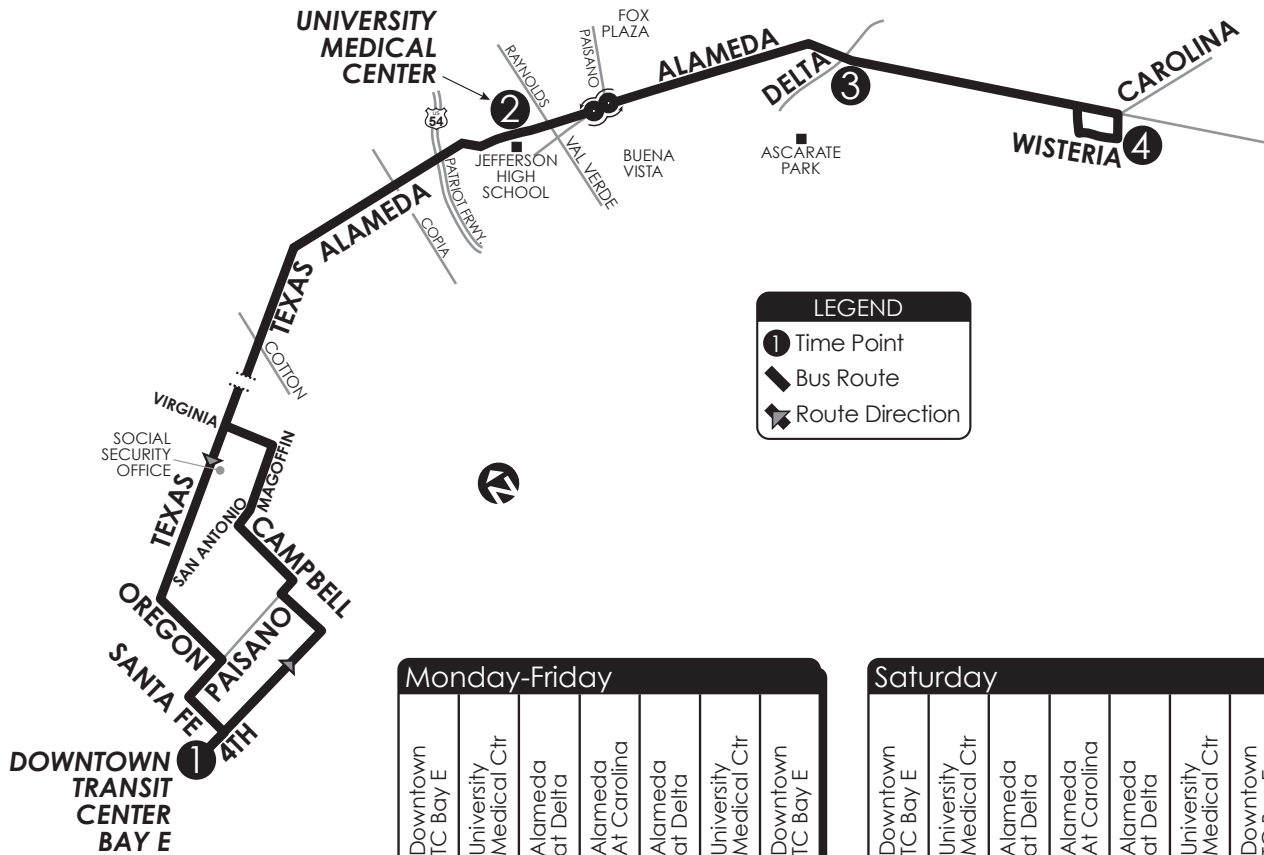

61 DTC via Alameda

LEGEND

- ① Time Point
- ▬ Bus Route
- ➔ Route Direction

- CONNECTING POINTS TO ROUTES**
- Downtown Transit Center
 - Texas & Oregon (1, 2, 42, 59, 66)
 - San Antonio Transit Center (2,4,62,66,Brio)
 - Alameda & Piedras (62,66)
 - University Medical (21, 25, 62, 66, Brio)
 - Fox Plaza (24, 25, 65, 66, Brio)
 - Delta & Alameda (24, 62, 65, 66, Brio)
 - Alameda & Carolina (62, 64, 82, Brio)

- DOWNTOWN TRANSIT CENTER ROUTES**
 1, 2, 3, 4, 10, 14, 24, 34, 36, 42, 50, 59, 61, 65, 66, 83, Brio, Streetcar, NM Gold
SPECIAL TRIPS: 15, 16, 17

Monday-Friday

Downtown TC Bay E ①	University Medical Ctr ②	Alameda at Delta ③	Alameda At Carolina ④	Alameda at Delta ③	University Medical Ctr ②	Downtown TC Bay E ①
4:30	4:48	4:58	5:10	5:20	5:35	5:55
6:00	6:18	6:28	6:40	6:50	7:05	7:25
7:30	7:48	7:58	8:10	8:20	8:35	8:55
9:00	9:18	9:28	9:40	9:50	10:05	10:25
10:30	10:48	10:58	11:10	11:20	11:35	11:55
12:00	12:18	12:28	12:40	12:50	1:05	1:25
1:30	1:48	1:58	2:10	2:20	2:35	2:55
3:00	3:18	3:28	3:40	3:50	4:05	4:25
4:30	4:48	4:58	5:10	5:20	5:35	5:55
6:00	6:18	6:28	6:35	6:44	6:54	7:10
7:10	7:28	7:38	7:45	7:52	8:00	8:13
8:15	8:30	8:40	8:47	8:54	9:02	9:15
9:15	9:30	9:40	9:47	—	—	—

Saturday

Downtown TC Bay E ①	University Medical Ctr ②	Alameda at Delta ③	Alameda At Carolina ④	Alameda at Delta ③	University Medical Ctr ②	Downtown TC Bay E ①
4:30	4:48	4:58	5:10	5:20	5:35	5:55
6:00	6:18	6:28	6:40	6:50	7:05	7:25
7:30	7:48	7:58	8:10	8:20	8:35	8:55
9:00	9:18	9:28	9:40	9:50	10:05	10:25
10:30	10:48	10:58	11:10	11:20	11:35	11:55
12:00	12:18	12:28	12:40	12:50	1:05	1:25
1:30	1:48	1:58	2:10	2:20	2:35	2:55
3:00	3:18	3:28	3:40	3:50	4:05	4:25
4:30	4:48	4:58	5:10	5:20	5:35	5:55
6:00	6:18	6:28	6:35	6:44	6:54	7:10
7:10	7:28	7:38	7:45	7:52	8:00	8:13
8:15	8:30	8:40	8:47	8:54	9:02	9:15