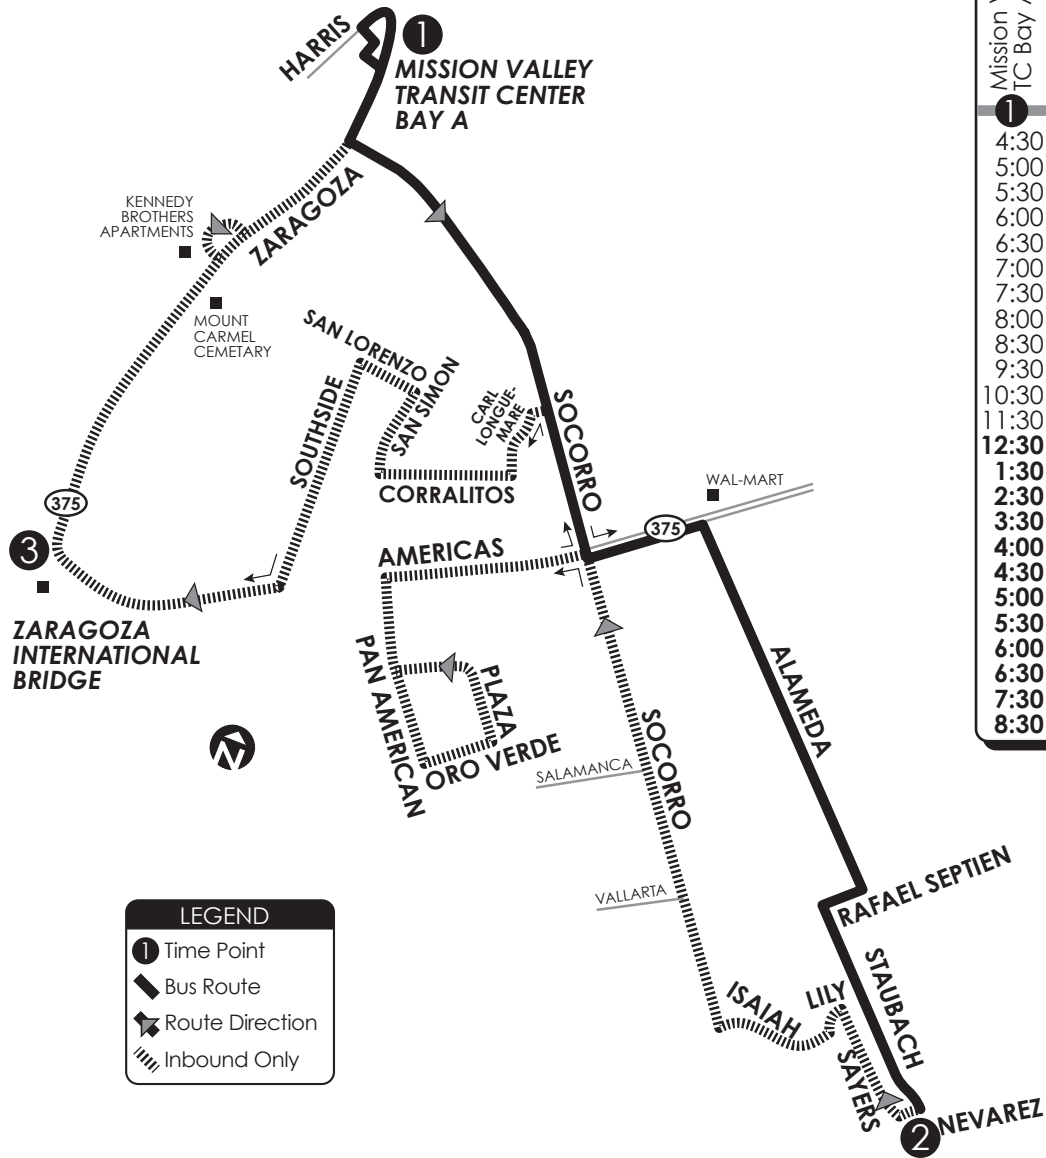

60 Zaragoza Bridge Circulator

MISSION VALLEY TRANSIT CTR
5, 6, 60, 63, 64, 68, 69, 82, 84, CR 30,
CR 40, CR 50, Alameda Brio

CONNECTING POINTS TO ROUTES
• Mission Valley Transit Center
• Socorro & Jericho (84)

Monday-Friday			
Mission Valley TC Bay A	Nevarez at Staubach	Zaragoza Bridge	Mission Valley TC Bay A
1	2	3	1
4:30	4:50	5:15	5:28
5:00	5:20	5:45	5:58
5:30	5:50	6:15	6:28
6:00	6:20	6:45	6:58
6:30	6:50	7:15	7:28
7:00	7:20	7:45	7:58
7:30	7:50	8:15	8:28
8:00	8:20	8:45	8:58
8:30	8:50	9:15	9:28
9:30	9:50	10:15	10:28
10:30	10:50	11:15	11:28
11:30	11:50	12:15	12:28
12:30	12:50	1:15	1:28
1:30	1:50	2:15	2:28
2:30	2:50	3:15	3:28
3:30	3:50	4:15	4:28
4:00	4:20	4:45	4:58
4:30	4:50	5:15	5:28
5:00	5:20	5:45	5:58
5:30	5:50	6:15	6:28
6:00	6:20	6:45	6:58
6:30	6:50	7:15	7:28
7:30	7:50	8:15	8:28
8:30	8:50	9:15	9:28

Saturday			
Mission Valley TC Bay A	Nevarez at Staubach	Zaragoza Bridge	Mission Valley TC Bay A
1	2	3	1
4:30	4:50	5:15	5:28
5:30	5:50	6:15	6:28
6:30	6:50	7:15	7:28
7:30	7:50	8:15	8:28
8:30	8:50	9:15	9:28
9:30	9:50	10:15	10:28
10:30	10:50	11:15	11:28
11:30	11:50	12:15	12:28
12:30	12:50	1:15	1:28
1:30	1:50	2:15	2:28
2:30	2:50	3:15	3:28
3:30	3:50	4:15	4:28
4:30	4:50	5:15	5:28
5:30	5:50	6:15	6:28
6:30	6:50	7:15	7:28
7:30	7:50	8:15	8:28
8:30	8:50	9:15	9:28

Sunday/Holiday			
Mission Valley TC Bay A	Nevarez at Staubach	Zaragoza Bridge	Mission Valley TC Bay A
1	2	3	1
8:30	8:50	9:15	9:28
9:30	9:50	10:15	10:28
10:30	10:50	11:15	11:28
11:30	11:50	12:15	12:28
12:30	12:50	1:15	1:28
1:30	1:50	2:15	2:28
2:30	2:50	3:15	3:28
3:30	3:50	4:15	4:28
4:30	4:50	5:15	5:28
5:30	5:50	6:15	6:28
6:30	6:50	7:15	7:28