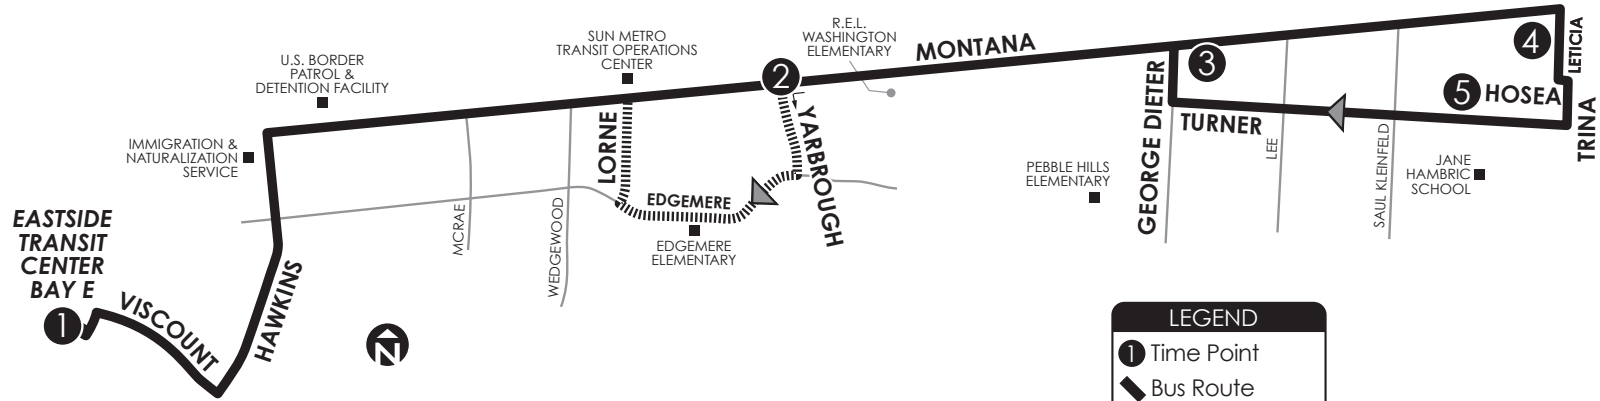

58 Montana/Turner

EASTSIDE TRANSIT CENTER ROUTES
5, 6, 7, 8, 25, 50, 51, 52, 53, 58, 59, 63, 70,
72, CR 20, PA90
SPECIAL TRIPS: 10, 11, 12, 13, 14, 15, 17

VISCOUNT & HAWKINS
7, 25, 51, 52, 53, 58, 63, 72

- CONNECTING POINTS TO ROUTES
- Eastside Transit Center
 - Viscount & Hawkins
 - Edgemere & Yarbrough (51, 67, 68)
 - Montana & Lorne (5, 6)
 - G. Dieter & Montana (69)
 - Hawkins & Edgemere (50)
 - Montana & Yarbrough (67)
 - Montana & G. Dieter (69)
 - Montana & Lee Trevino (67.68)

Monday-Saturday

Eastside TC Bay E 1	Montana at Yarbrough 2	Montana at George Dieter 3	Montana at Leticia 4	Turner at Nehemiah 5	Yarbrough at Montana 2	Eastside TC Bay E 1
—	—	—	—	—	4:40	4:55
4:55	5:10	5:16	5:22	5:25	5:35	5:55
6:00	6:15	6:21	6:27	6:30	6:40	7:00
7:05	7:20	7:26	7:32	7:35	7:45	8:05
8:10	8:25	8:31	8:37	8:40	8:50	9:10
9:15	9:30	9:36	9:42	9:45	9:55	10:15
10:20	10:35	10:41	10:47	10:50	11:00	11:20
11:25	11:40	11:46	11:52	11:55	12:05	12:25
12:30	12:45	12:51	12:57	1:00	1:10	1:30
1:35	1:50	1:56	2:02	2:05	2:15	2:35
2:40	2:55	3:01	3:07	3:10	3:20	3:40
3:45	4:00	4:06	4:12	4:15	4:25	4:45
4:50	5:05	5:11	5:17	5:20	5:30	5:50
5:55	6:10	6:16	6:22	6:25	6:35	6:55
7:00	7:15	7:21	7:27	7:30	7:40	8:00