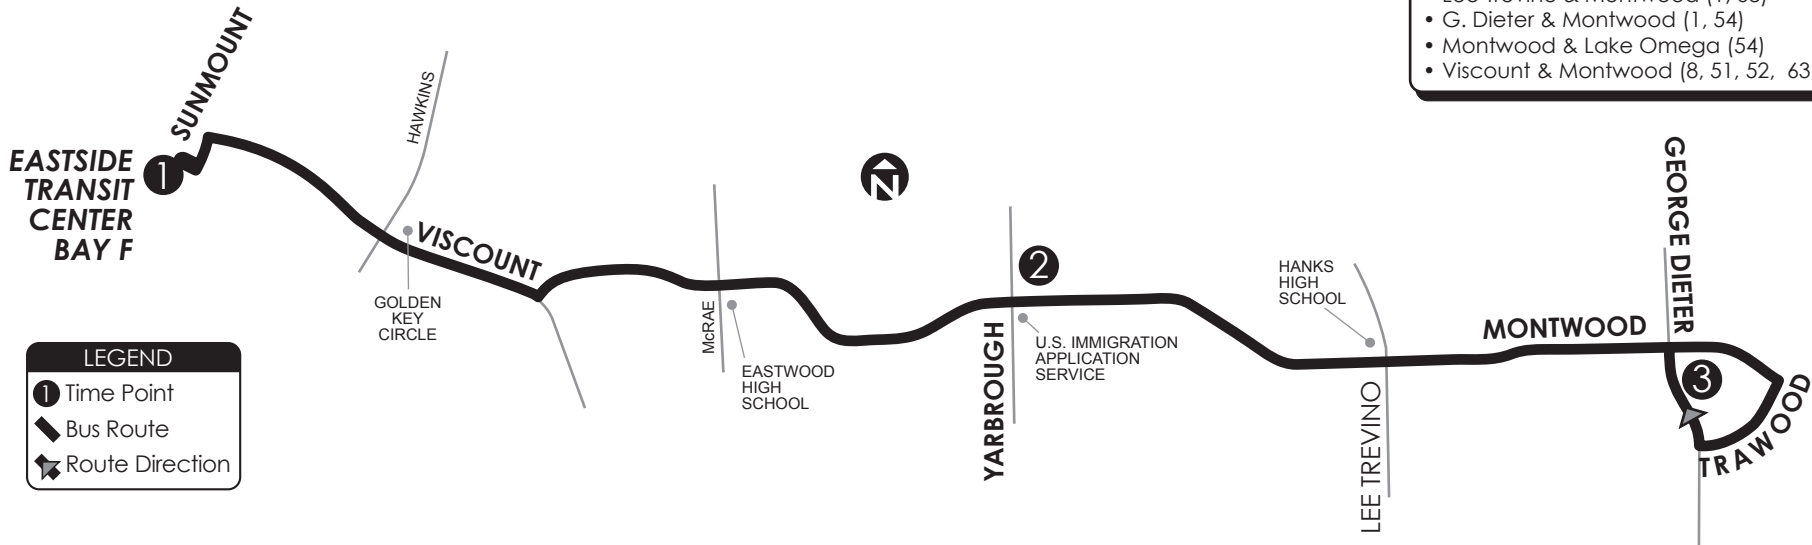

# 53 George Dieter via Montwood

EASTSIDE TRANSIT CENTER ROUTES  
5, 6, 7, 8, 25, 50, 51, 52, 53, 58, 59, 63, 70,  
72, CR 20, PA90  
SPECIAL TRIPS: 10, 11, 12, 13, 14, 15, 17

VISCOUNT & HAWKINS  
7, 25, 51, 52, 53, 58, 63, 72

- CONNECTING POINTS TO ROUTES
- Eastside Transit Center
  - Viscount & Hawkins
  - Montwood & Yarbrough (1, 67)
  - Montwood & McRae (1, 51)
  - G. Dieter & Trawood (1, 54, 69, 72)
  - Lee Trevino & Montwood (1, 68)
  - G. Dieter & Montwood (1, 54)
  - Montwood & Lake Omega (54)
  - Viscount & Montwood (8, 51, 52, 63, 72)

**LEGEND**

- ① Time Point
- Bus Route
- ↔ Route Direction

**Monday-Saturday**

Eastside TC Bay F	Montwood Yarbrough	Montwood George Dieter	Montwood Yarbrough	Eastside TC Bay F
①	②	③	②	①
5:30	5:45	5:55	6:05	6:25
6:30	6:45	6:55	7:05	7:25
7:30	7:45	7:55	8:05	8:25
8:30	8:45	8:55	9:05	9:25
9:30	9:45	9:55	10:05	10:25
10:30	10:45	10:55	11:05	11:25
11:30	11:45	11:55	12:05	12:25
12:30	12:45	12:55	1:05	1:25
1:30	1:45	1:55	2:05	2:25
2:30	2:45	2:55	3:05	3:25
3:30	3:45	3:55	4:05	4:25
4:30	4:45	4:55	5:05	5:25
5:30	5:45	5:55	6:05	6:25
6:30	6:45	6:55	7:05	7:25
7:30	7:45	7:55	8:05	8:25
8:30	8:45	8:55	9:05	9:25

**Sunday/Holiday**

Eastside TC Bay F	Montwood Yarbrough	Montwood George Dieter	Montwood Yarbrough	Eastside TC Bay F
①	②	③	②	①
7:30	7:45	7:55	8:05	8:25
8:30	8:45	8:55	9:05	9:25
9:30	9:45	9:55	10:05	10:25
10:30	10:45	10:55	11:05	11:25
11:30	11:45	11:55	12:05	12:25
12:30	12:45	12:55	1:05	1:25
1:30	1:45	1:55	2:05	2:25
2:30	2:45	2:55	3:05	3:25
3:30	3:45	3:55	4:05	4:25
4:30	4:45	4:55	5:05	5:25
5:30	5:45	5:55	6:05	6:25
6:30	6:45	6:55	7:05	7:25
7:30	7:45	7:55	8:05	8:25