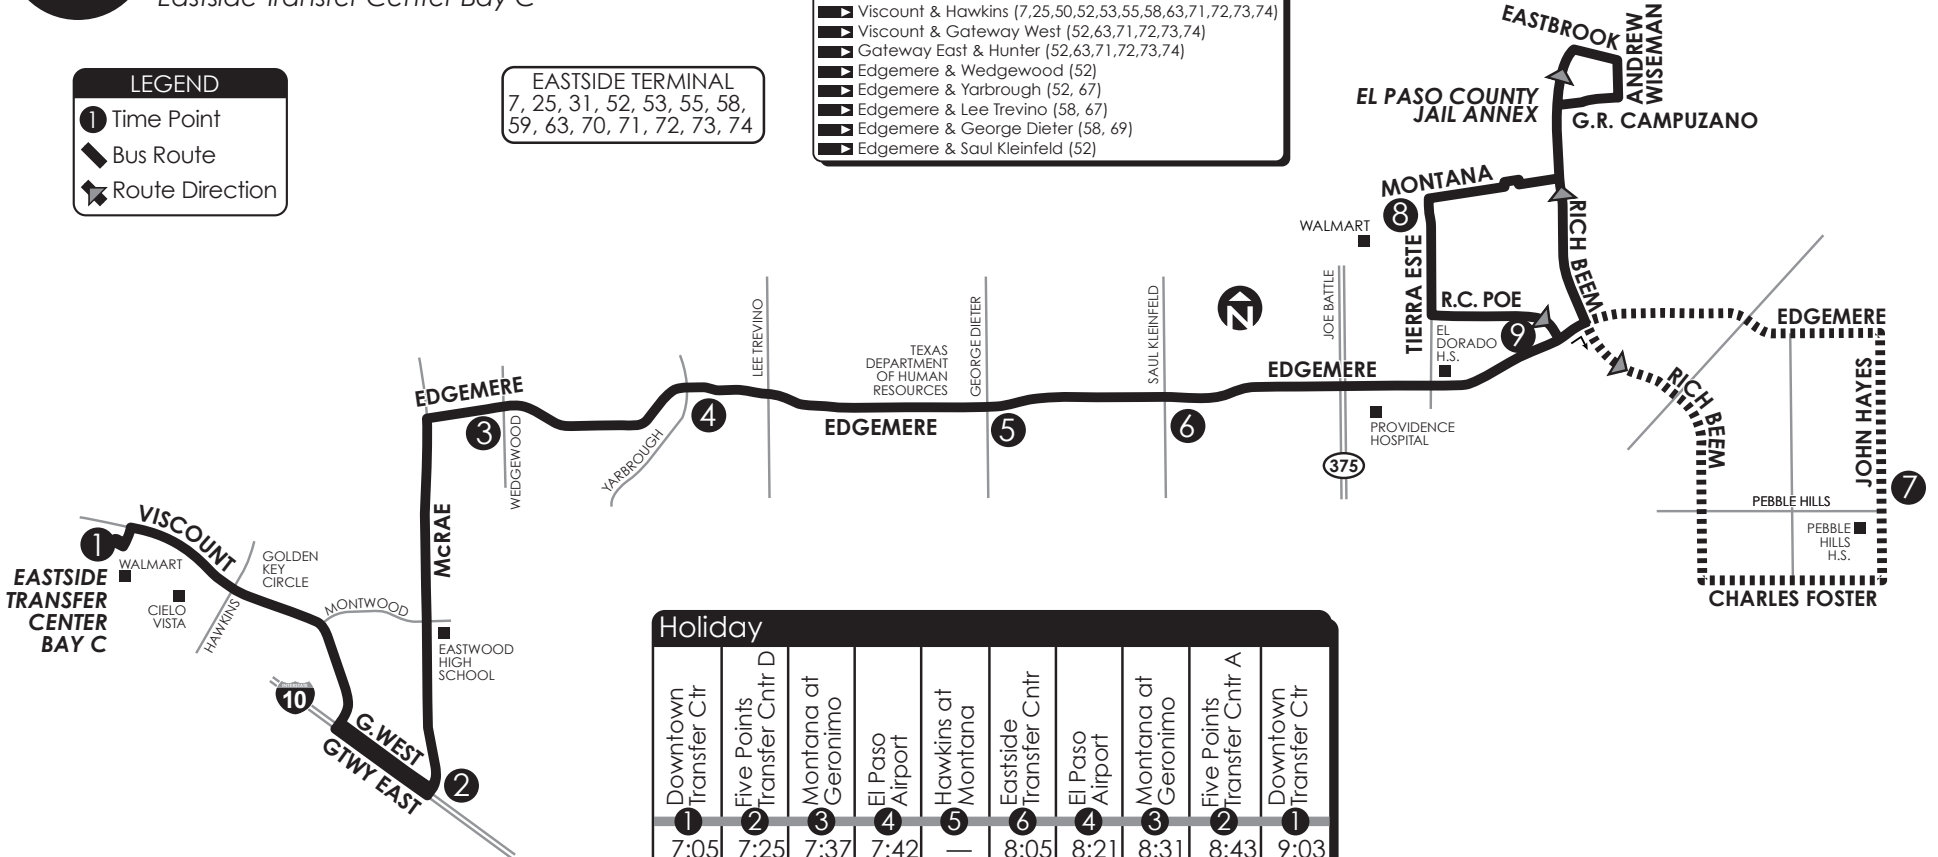

51 Edgemere

Eastside Transfer Center Bay C

LEGEND

- ① Time Point
- ▬ Bus Route
- Route Direction

EASTSIDE TERMINAL
7, 25, 31, 52, 53, 55, 58, 59, 63, 70, 71, 72, 73, 74

CONNECTING POINTS TO ROUTES

- Eastside Transfer Center
- Viscount & Hawkins (7, 25, 50, 52, 53, 55, 58, 63, 71, 72, 73, 74)
- Viscount & Gateway West (52, 63, 71, 72, 73, 74)
- Gateway East & Hunter (52, 63, 71, 72, 73, 74)
- Edgemere & Wedgewood (52)
- Edgemere & Yarbrough (52, 67)
- Edgemere & Lee Trevino (58, 67)
- Edgemere & George Dieter (58, 69)
- Edgemere & Saul Kleinfeld (52)

Holiday

Downtown Transfer Ctr	Five Points Transfer Cntr D	Montana at Geronimo	El Paso Airport	Hawkins at Montana	Eastside Transfer Cntr	El Paso Airport	Montana at Geronimo	Five Points Transfer Cntr A	Downtown Transfer Ctr
①	②	③	④	⑤	⑥	④	③	②	①
7:05	7:25	7:37	7:42	—	8:05	8:21	8:31	8:43	9:03
7:45	8:05	8:17	8:22	8:27	8:45	9:01	9:11	9:23	9:43
8:25	8:45	8:57	9:02	—	9:25	9:41	9:51	10:03	10:23
9:05	9:25	9:37	9:42	9:47	10:05	10:21	10:31	10:43	11:03
9:45	10:05	10:17	10:22	—	10:45	11:01	11:11	11:23	11:43
10:25	10:45	10:57	11:02	11:07	11:25	11:41	11:51	12:03	12:23
11:05	11:25	11:37	11:42	—	12:05	12:21	12:31	12:43	1:03
11:45	12:05	12:17	12:22	12:27	12:45	1:01	1:11	1:23	1:43
12:25	12:45	12:57	1:02	—	1:25	1:41	1:51	2:03	2:23
1:05	1:25	1:37	1:42	1:47	2:05	2:21	2:31	2:43	3:03
1:45	2:05	2:17	2:22	—	2:45	3:01	3:11	3:23	3:43
2:25	2:45	2:57	3:02	3:07	3:25	3:41	3:51	4:03	4:23
3:05	3:25	3:37	3:42	—	4:05	4:21	4:31	4:43	5:03
3:45	4:05	4:17	4:22	4:27	4:45	5:01	5:11	5:23	5:43
4:25	4:45	4:57	5:02	—	5:25	5:41	5:51	6:03	6:23
5:05	5:25	5:37	5:42	5:47	6:05	6:21	6:31	6:43	7:03
5:45	6:05	6:17	6:22	—	6:45	7:01	7:11	7:23	7:43
6:25	6:45	6:57	7:02	7:07	7:25	7:41	7:51	8:03	8:23
7:05	7:25	7:37	7:42	—	8:05	8:21	8:31	8:43	9:03