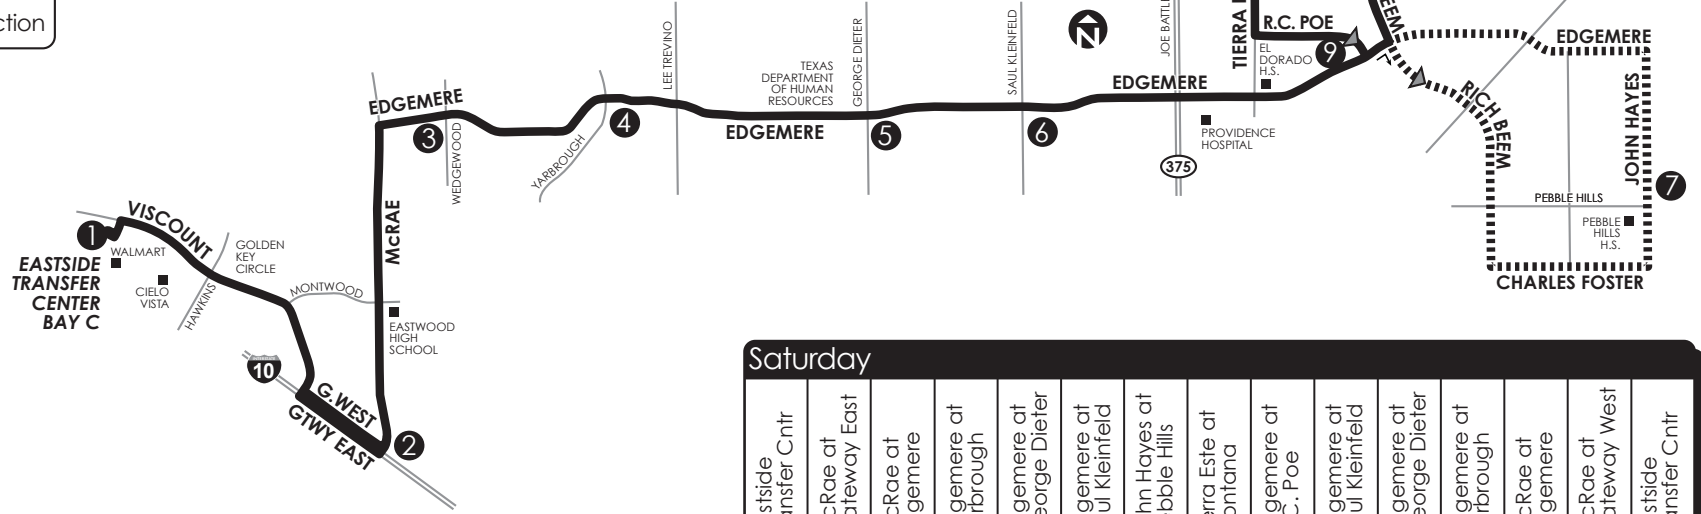

51 Edgemere

Edgemere

Eastside Transfer Center Bay C

LEGEND

- 1 Time Point
- Bus Route
- Route Direction

CONNECTING POINTS TO ROUTES

- Eastside Transfer Center
- Viscount & Hawkins (7,25,50,52,53,55,58,63,71,72,73,74)
- Viscount & Gateway West (52,63,71,72,73,74)
- Gateway East & Hunter (52,63,71,72,73,74)
- Edgemere & Wedgewood (52)
- Edgemere & Yarbrough (52, 67)
- Edgemere & Lee Trevino (58, 67)
- Edgemere & George Dieter (58, 69)
- Edgemere & Saul Kleinfeld (52)

EASTSIDE TERMINAL
7, 25, 31, 52, 53, 55, 58, 59, 63, 70, 71, 72, 73, 74

Monday-Friday

1	2	3	4	5	6	7	8	9	6	5	4	3	2	1
5:45	5:57	6:04	6:11	6:18	6:22	6:42	5:58	6:05	6:12	6:19	6:27	6:35	6:44	6:55
7:00	7:12	7:19	7:26	7:33	7:37	7:57	8:28	8:35	8:42	8:49	8:57	9:05	9:14	9:25
8:15	8:27	8:34	8:41	8:48	8:52	9:12	9:43	9:50	9:57	10:04	10:12	10:20	10:29	10:40
9:30	9:42	9:49	9:56	10:03	10:07	10:27	10:58	11:05	11:12	11:19	11:27	11:35	11:44	11:55
10:45	10:57	11:04	11:11	11:18	11:22	—	11:53	12:00	12:07	12:14	12:22	12:30	12:39	12:50
12:00	12:12	12:19	12:26	12:33	12:37	—	12:58	1:05	1:12	1:19	1:27	1:35	1:44	1:55
1:00	1:12	1:19	1:26	1:33	1:37	—	1:58	2:05	2:12	2:19	2:27	2:35	2:44	2:55
2:00	2:12	2:19	2:26	2:33	2:37	—	2:58	3:05	3:12	3:19	3:27	3:35	3:44	3:55
3:00	3:12	3:19	3:26	3:33	3:37	—	3:58	4:05	4:12	4:19	4:27	4:35	4:44	4:55
4:00	4:12	4:19	4:26	4:33	4:37	—	5:03	5:10	5:17	5:24	5:32	5:40	5:49	6:00
5:00	5:12	5:19	5:26	5:33	5:37	5:57	6:28	6:35	6:42	6:49	6:57	7:05	7:14	7:25
6:15	6:27	6:34	6:41	6:48	6:52	7:12	7:43	7:50	7:57	8:04	8:12	8:20	8:29	8:40
7:30	7:42	7:49	7:56	8:03	8:07	—	8:28	8:35	8:42	8:49	8:57	9:05	9:14	9:25
8:45	8:57	9:04	9:11	9:18	9:22	—	9:43	9:50	9:57	10:04	10:12	10:20	10:29	10:40