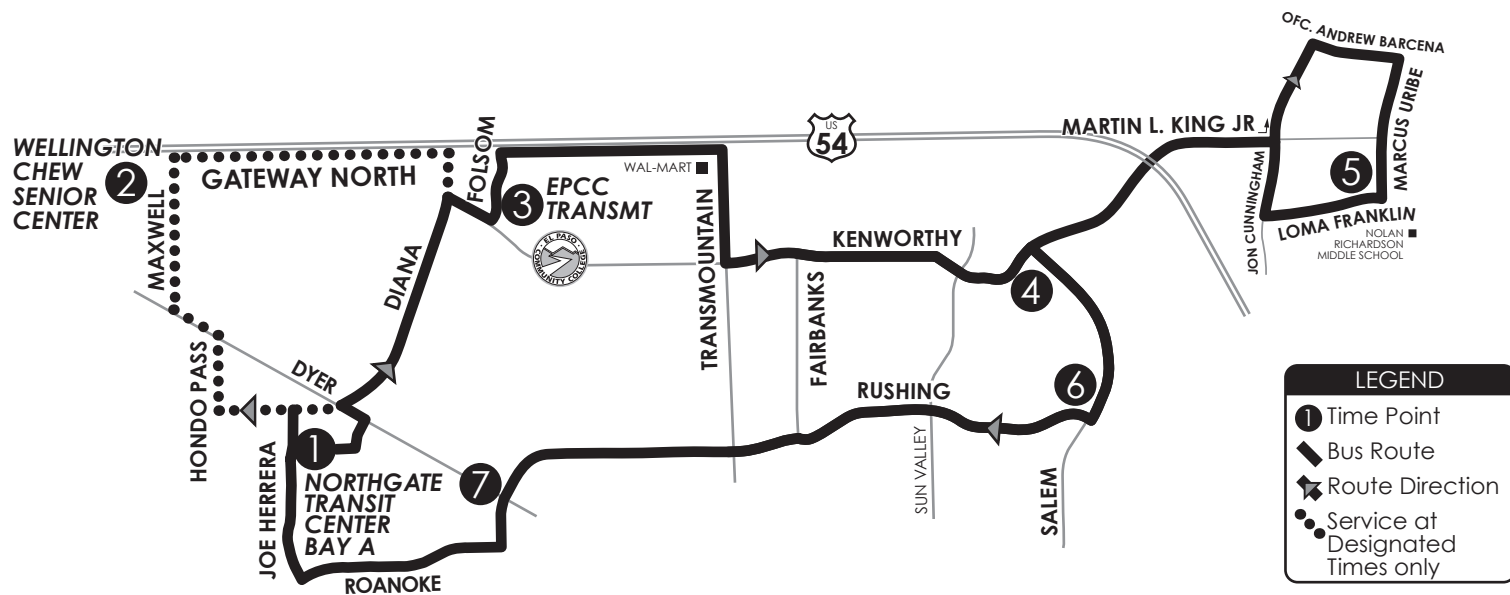

46 North Hills Circulator/Rushing

- CONNECTING POINTS TO ROUTES**
- Northgate Transit Center
 - Salem & Rushing (44)
 - EPCC TM Campus (7)

NORTHGATE TRANSIT CENTER
7, 37, 41, 42, 43, 44, 46, PA90, Dyer Brio

LEGEND

- ① Time Point
- ▬ Bus Route
- ➔ Route Direction
- Service at Designated Times only

Monday-Friday							
1	2	3	4	5	6	7	1
Northgate TC Bay A	Wellington Chew	EPCC Transmountain	Kenworthy at Salem	Loma Franklin Marcus Uribe	Salem & Rushing	Rushing at Dyer	Northgate TC Bay A
—	—	—	—	5:08	5:17	5:29	5:38
5:43	—	5:51	5:58	6:08	6:17	6:29	6:38
6:43	—	6:51	6:58	7:08	7:17	7:29	7:38
7:43	7:47	7:51	7:58	8:08	8:17	8:29	8:38
8:43	—	8:51	8:58	9:08	9:17	9:29	9:38
9:43	9:47	9:51	9:58	10:08	10:17	10:29	10:38
10:43	—	10:51	10:58	11:08	11:17	11:29	11:38
11:43	—	11:51	11:58	12:08	12:17	12:29	12:38
12:43	—	12:51	12:58	1:08	1:17	1:29	1:38
1:43	—	1:51	1:58	2:08	2:17	2:29	2:38
2:43	2:47	2:51	2:58	3:08	3:17	3:29	3:38
3:43	—	3:51	3:58	4:08	4:17	4:29	4:38
4:43	4:47	4:51	4:58	5:08	5:17	5:29	5:38
5:43	—	5:51	5:58	6:08	6:17	6:29	6:38
6:43	—	6:51	6:58	7:08	7:17	7:29	7:38
7:43	—	7:51	7:58	8:08	8:17	8:29	8:38
8:43	—	8:51	8:58	9:08	9:17	9:29	9:38

Saturday							
1	3	4	5	6	7	1	
Northgate TC Bay A	EPCC Transmountain	Kenworthy at Salem	Loma Franklin Marcus Uribe	Salem & Rushing	Rushing at Dyer	Northgate TC Bay A	
9:43	9:51	9:58	10:08	10:17	10:29	10:38	
10:43	10:51	10:58	11:08	11:17	11:29	11:38	
11:43	11:51	11:58	12:08	12:17	12:29	12:38	
12:43	12:51	12:58	1:08	1:17	1:29	1:38	
1:43	1:51	1:58	2:08	2:17	2:29	2:38	
2:43	2:51	2:58	3:08	3:17	3:29	3:38	
3:43	3:51	3:58	4:08	4:17	4:29	4:38	
4:43	4:51	4:58	5:08	5:17	5:29	5:38	
5:43	5:51	5:58	6:08	6:17	6:29	6:38	
6:43	6:51	6:58	7:08	7:17	7:29	7:38	