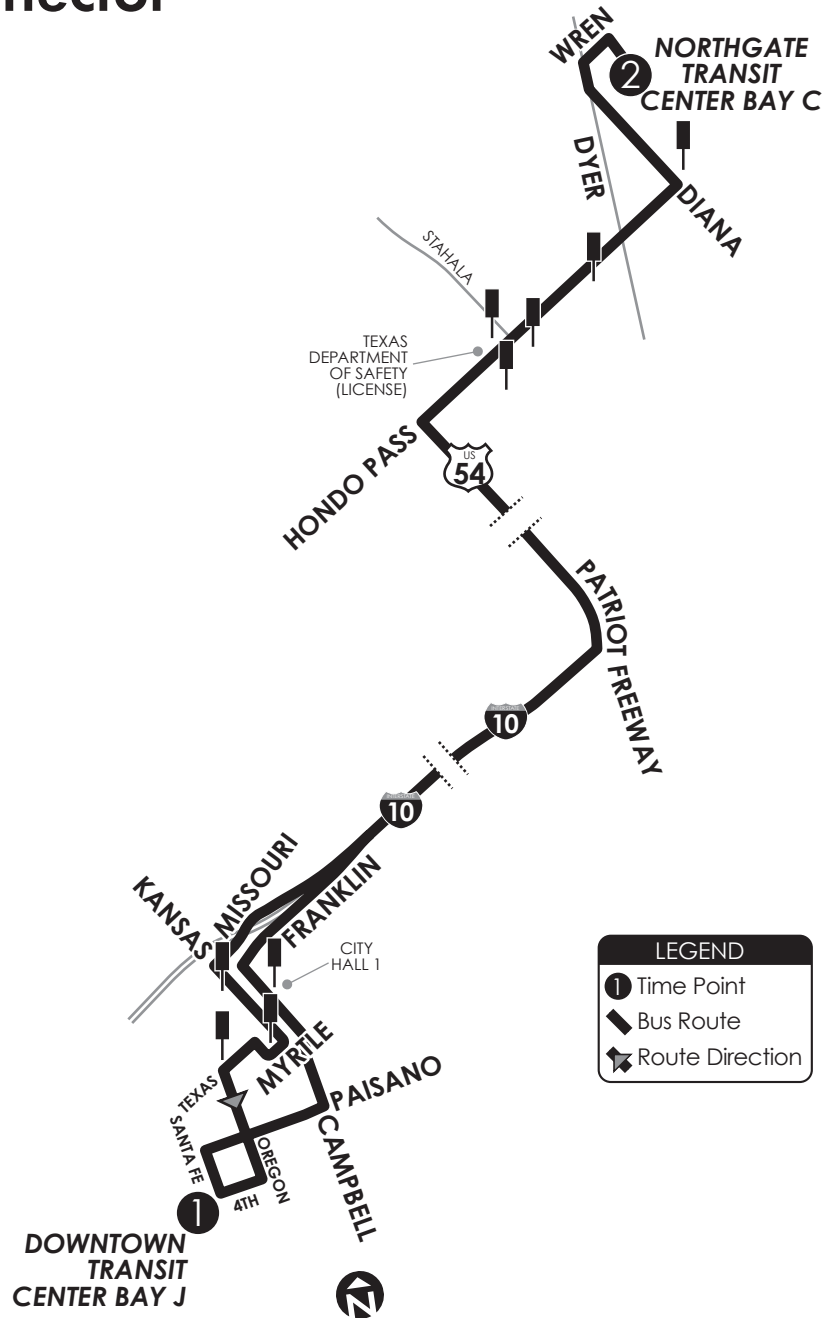

42 Northeast Connector

Mon-Friday		
Downtown TC Bay J	Northgate TC Bay C	Downtown TC Bay J
1	2	1
6:00	6:30	7:00
6:30	7:00	7:30
7:00	7:30	8:00
7:30	8:00	8:30
8:00	8:30	9:00
8:30	9:00	9:30
9:00	9:30	10:00
3:00	3:30	4:00
3:30	4:00	4:30
4:00	4:30	5:00
4:30	5:00	5:30
5:00	5:30	6:00
5:30	—	—
6:00	—	—

LEGEND

- 1 Time Point
- ▬ Bus Route
- ➔ Route Direction

- CONNECTING POINTS TO ROUTES**
- Downtown Transit Center
 - Northgate Transit Center
 - Diana & Hondo Pass (7, 41, 46)
 - Hondo Pass & Dyer (37)
 - Myrtle & Stanton (1, 2, 4, 59)

- DOWNTOWN TRANSIT CENTER ROUTES**
- 1, 2, 3, 4, 10, 14, 24, 34, 36, 42, 50, 59, 61, 65, 66, 83, Brio, Streetcar, NM Gold
SPECIAL TRIPS: 15, 16, 17

- NORTHGATE TRANSIT CENTER**
- 7, 37, 41, 42, 43, 44, 46, PA90, Dyer Brio

- Service only to the following stops/ Paradas designadas únicamente en:**
- Downtown Transit Center
 - Northgate Transit Center
 - Campbell & Mills
 - Hondo Pass & Ankerson
 - Hondo Pass & Stahala
 - Hondo Pass & Dyer
 - Diana & Marie Tobin
 - Diana & Wren
 - Diana & Hondo Pass
 - Hondo Pass & Norton
 - Kansas & Main
 - Myrtle Ave & Kansas
 - Texas Ave & Oregon