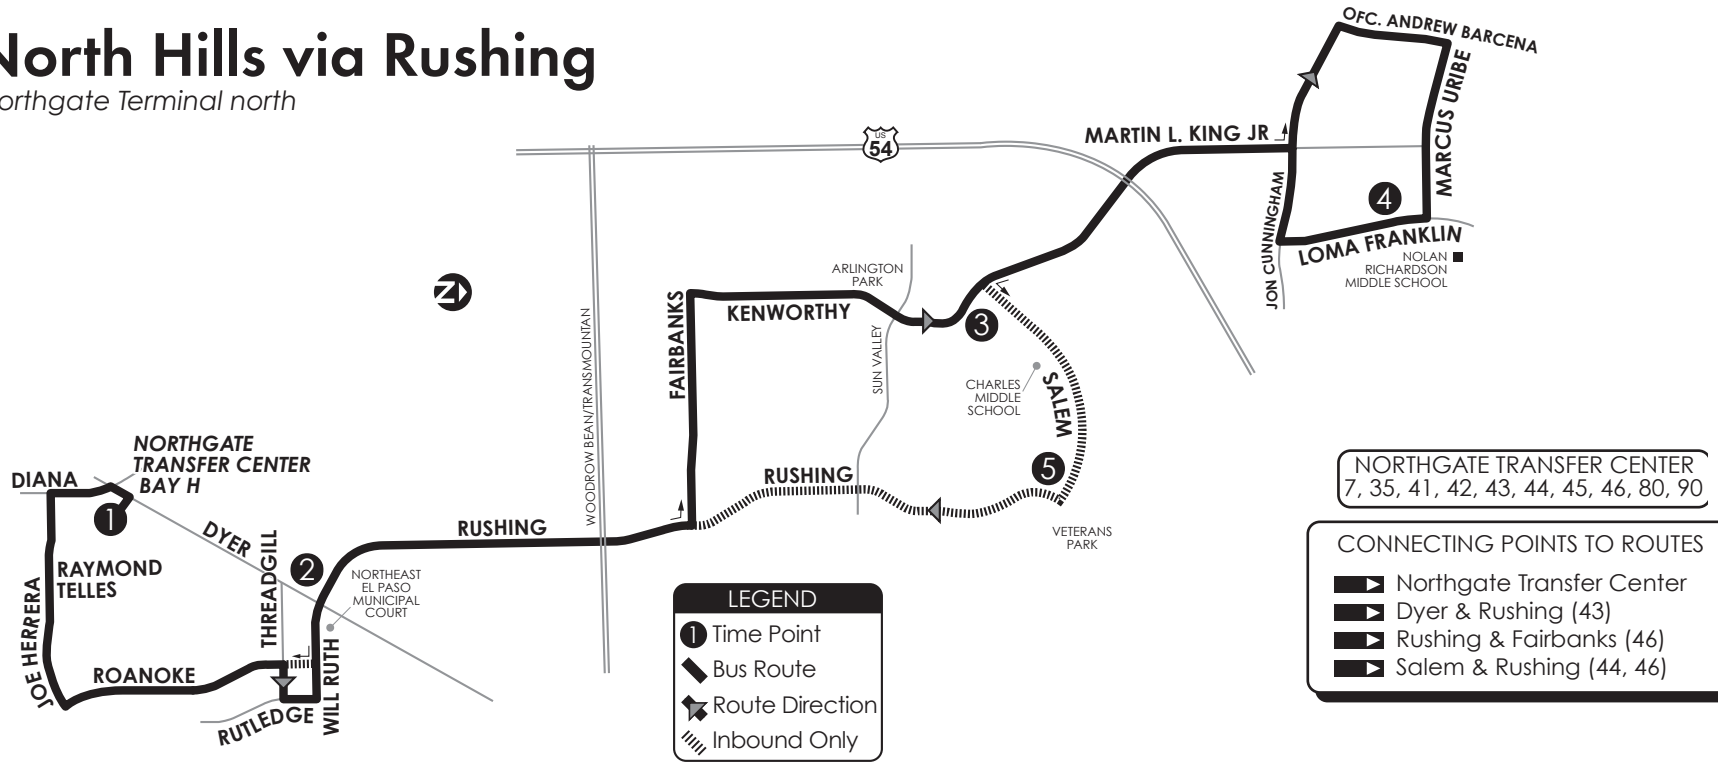

40 North Hills via Rushing

Northgate Terminal north

Monday-Friday						
Northgate Transfer Center	Dyer at Rushing	Kenworthy at Salem	Loma Franklin at Loma de Cobre	Rushing at Salem	Dyer at Rushing	Northgate Transfer Center
①	②	③	④	⑤	②	①
5:13	5:25	5:40	5:48	5:57	6:09	6:18
6:23	6:35	6:50	6:58	7:07	7:19	7:28
7:33	7:45	8:00	8:08	8:17	8:29	8:38
8:43	8:55	9:10	9:18	9:27	9:39	9:48
9:53	10:05	10:20	10:28	10:37	10:49	10:58
11:03	11:15	11:30	11:38	11:47	11:59	12:08
12:13	12:25	12:40	12:48	12:57	1:09	1:18
1:23	1:35	1:50	1:58	2:07	2:19	2:28
2:33	2:45	3:00	3:08	3:17	3:29	3:38
3:43	3:55	4:10	4:18	4:27	4:39	4:48
4:53	5:05	5:20	5:28	5:37	5:49	5:58
6:03	6:15	6:30	6:38	6:47	6:59	7:08
7:13	7:25	7:40	7:48	7:57	8:09	8:18
8:23	8:35	8:50	8:58	9:07	9:19	9:28

Sunday						
Northgate Transfer Center	Dyer at Rushing	Kenworthy at Salem	Loma de Cobre at Loma Franklin	Rushing at Salem	Dyer at Rushing	Northgate Transfer Center
①	②	③	④	⑤	②	①
8:13	8:21	8:34	8:40	8:49	9:00	9:08
9:13	9:21	9:34	9:40	9:49	10:00	10:08
10:13	10:21	10:34	10:40	10:49	11:00	11:08
11:13	11:21	11:34	11:40	11:49	12:00	12:08
12:13	12:21	12:34	12:40	12:49	1:00	1:08
1:13	1:21	1:34	1:40	1:49	2:00	2:08
2:13	2:21	2:34	2:40	2:49	3:00	3:08
3:13	3:21	3:34	3:40	3:49	4:00	4:08
4:13	4:21	4:34	4:40	4:49	5:00	5:08
5:13	5:21	5:34	5:40	5:49	6:00	6:08
6:13	6:21	6:34	6:40	6:49	7:00	7:08
7:13	7:21	7:34	7:40	7:49	8:00	8:08