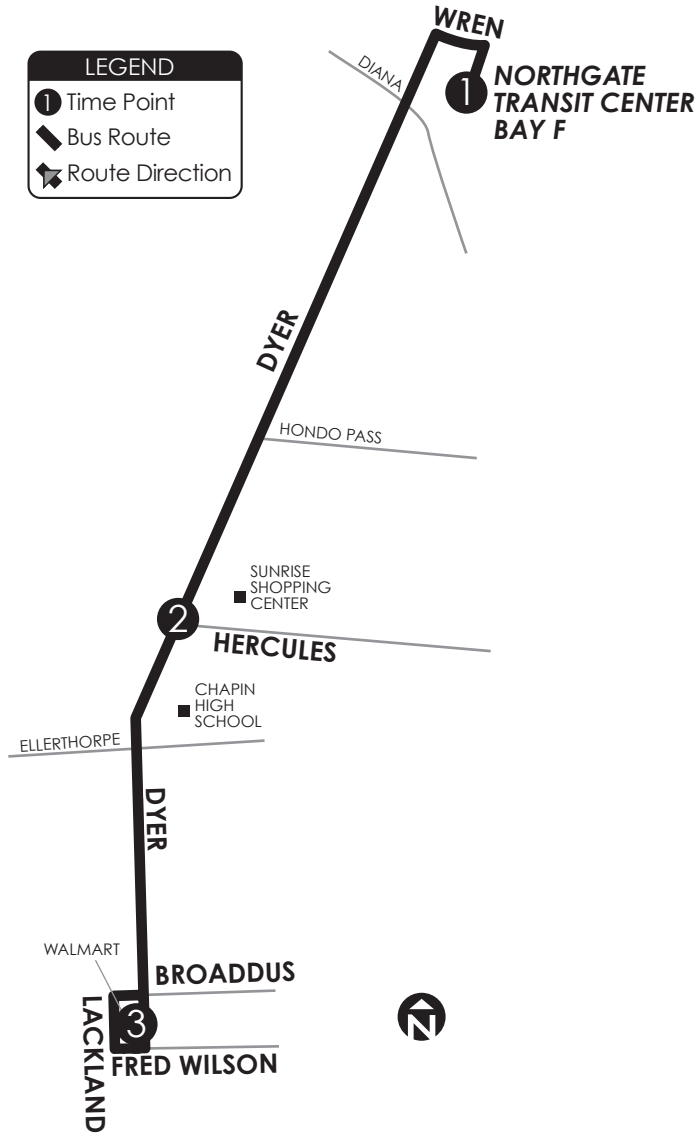

37 Northgate via Dyer

NORTHGATE TRANSIT CENTER
7, 37, 41, 42, 43, 44, 46, PA90, Dyer Brio

- CONNECTING POINTS TO ROUTES
- Northgate Transit Center
 - Dyer & Sheppard (32, 35, 36, 41, Brio)
 - Hercules & Dyer (41)
 - Hondo Pass & Dyer (42)
 - Dyer & Kemp (41)

LEGEND

- ① Time Point
- ▬ Bus Route
- ➔ Route Direction

Monday-Friday

Northgate TC Bay F ①	Dyer at Hercules ②	Walmart ③	Dyer at Hercules ②	Northgate TC Bay F ①
5:15	5:28	5:40	5:47	6:00
6:05	6:18	6:30	6:37	6:50
6:55	7:08	7:20	7:27	7:40
7:45	7:58	8:10	8:17	8:30
8:35	8:48	9:00	9:07	9:20
9:25	9:38	9:50	9:57	10:10
10:15	10:28	10:40	10:47	11:00
11:05	11:18	11:30	11:37	11:50
11:55	12:08	12:20	12:27	12:40
12:45	12:58	1:10	1:17	1:30
1:35	1:48	2:00	2:07	2:20
2:25	2:38	2:50	2:57	3:10
3:15	3:28	3:40	3:47	4:00
4:05	4:18	4:30	4:37	4:50
4:55	5:08	5:20	5:27	5:40
5:45	5:58	6:10	6:17	6:30
6:35	6:48	7:00	7:07	7:20
7:25	7:38	7:50	7:57	8:10
8:15	8:28	8:40	8:47	9:00
9:05	9:18	9:30	9:37	9:50
9:55	10:08	10:15	—	—

Saturday

Northgate TC Bay F ①	Dyer at Hercules ②	Walmart ③	Dyer at Hercules ②	Northgate TC Bay F ①
6:05	6:18	6:30	6:37	6:50
6:55	7:08	7:20	7:27	7:40
7:45	7:58	8:10	8:17	8:30
8:35	8:48	9:00	9:07	9:20
9:25	9:38	9:50	9:57	10:10
10:15	10:28	10:40	10:47	11:00
11:05	11:18	11:30	11:37	11:50
11:55	12:08	12:20	12:27	12:40
12:45	12:58	1:10	1:17	1:30
1:35	1:48	2:00	2:07	2:20
2:25	2:38	2:50	2:57	3:10
3:15	3:28	3:40	3:47	4:00
4:05	4:18	4:30	4:37	4:50
4:55	5:08	5:20	5:27	5:40
5:45	5:58	6:10	6:17	6:30
6:35	6:48	7:00	7:07	7:20
7:25	7:38	7:50	7:57	8:10
8:15	8:28	8:40	8:47	9:00
9:05	9:18	9:30	9:37	9:50