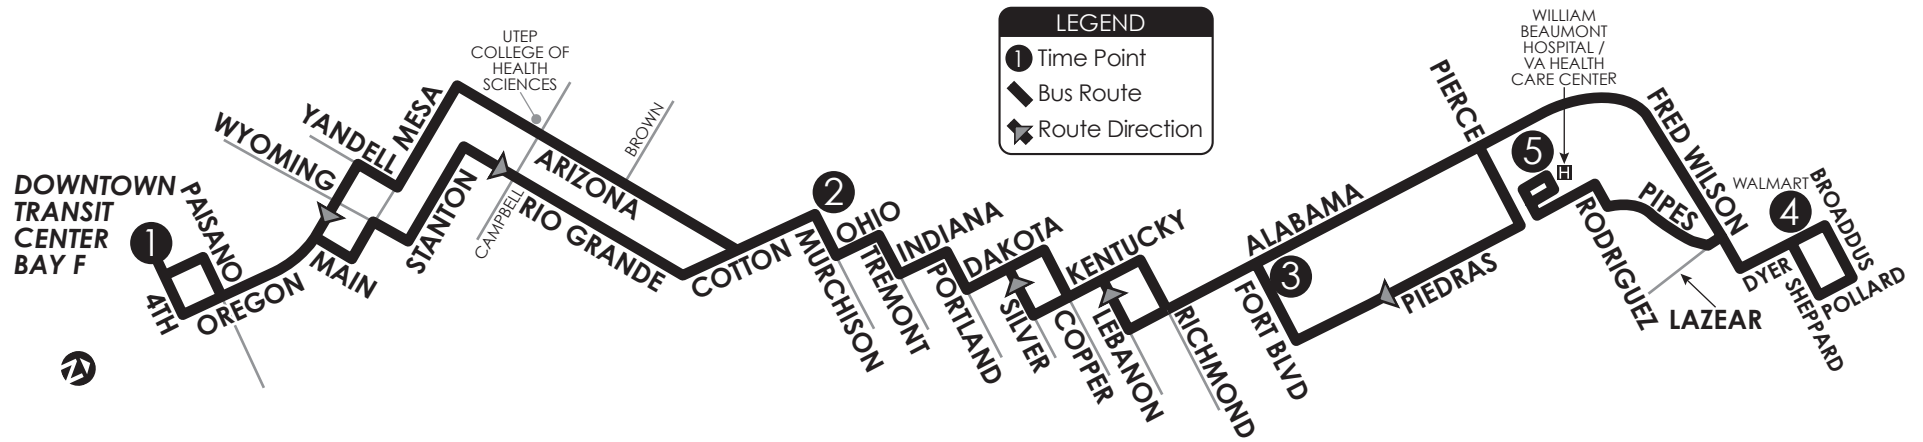

# 36 Beaumont via Highland

**DOWNTOWN TRANSIT CENTER ROUTES**  
 1, 2, 3, 4, 10, 14, 24, 34, 36, 42, 50, 59, 61, 65,  
 66, 83, Brio, Streetcar, NM Gold  
**SPECIAL TRIPS:** 15, 16, 17

- CONNECTING POINTS TO ROUTES**
- Downtown Transit Center
  - Dyer & Sheppard (32, 35, 37, 41, Brio)
  - Oregon & Missouri (1, 4, 10, 14, 15, 34, 50)
  - Beaumont VA (41)
  - Piedras & Fort (32, 41)
  - Arizona & Campbell (34)
  - Alabama & Pierce (41)

**Monday-Friday**

Downtown TC Bay F	Cotton at Murchison	Fort Blvd at Alabama	Walmart at Dyer	Beaumont/VA Clinic	Fort Blvd at Alabama	Cotton at Murchison	Downtown TC Bay F
①	②	③	④	⑤	③	②	①
6:00	6:20	6:31	6:47	6:57	7:15	7:26	7:45
6:55	7:15	7:26	7:42	7:52	8:10	8:21	8:40
7:50	8:10	8:21	8:37	8:47	9:05	9:16	9:35
8:45	9:05	9:16	9:32	9:42	10:00	10:11	10:30
10:35	10:55	11:06	11:22	11:32	11:50	12:01	12:20
12:25	12:45	12:56	1:12	1:22	1:40	1:51	2:10
2:15	2:35	2:46	3:02	3:12	3:30	3:41	4:00
3:10	3:30	3:41	3:57	4:07	4:25	4:36	4:55
4:05	4:25	4:36	4:52	5:02	5:20	5:31	5:50
5:00	5:20	5:31	5:47	5:57	6:15	6:26	6:45
5:55	6:15	6:26	6:42	6:52	7:10	7:21	7:40
6:50	7:10	7:21	7:37	7:47	8:05	8:16	8:35

**Saturday**

Downtown TC Bay F	Cotton at Murchison	Fort Blvd at Alabama	Walmart at Dyer	Beaumont/VA Clinic	Fort Blvd at Alabama	Cotton at Murchison	Downtown TC Bay F
①	②	③	④	⑤	③	②	①
7:00	7:20	7:31	7:50	8:00	8:18	8:29	8:48
8:50	9:10	9:21	9:40	9:50	10:08	10:19	10:38
10:40	11:00	11:11	11:30	11:40	11:58	12:09	12:28
12:30	12:50	1:01	1:20	1:30	1:48	1:59	2:18
2:20	2:40	2:51	3:10	3:20	3:38	3:49	4:08
4:10	4:30	4:41	5:00	5:10	5:28	5:39	5:58
6:00	6:20	6:31	6:50	7:00	7:18	7:29	7:48