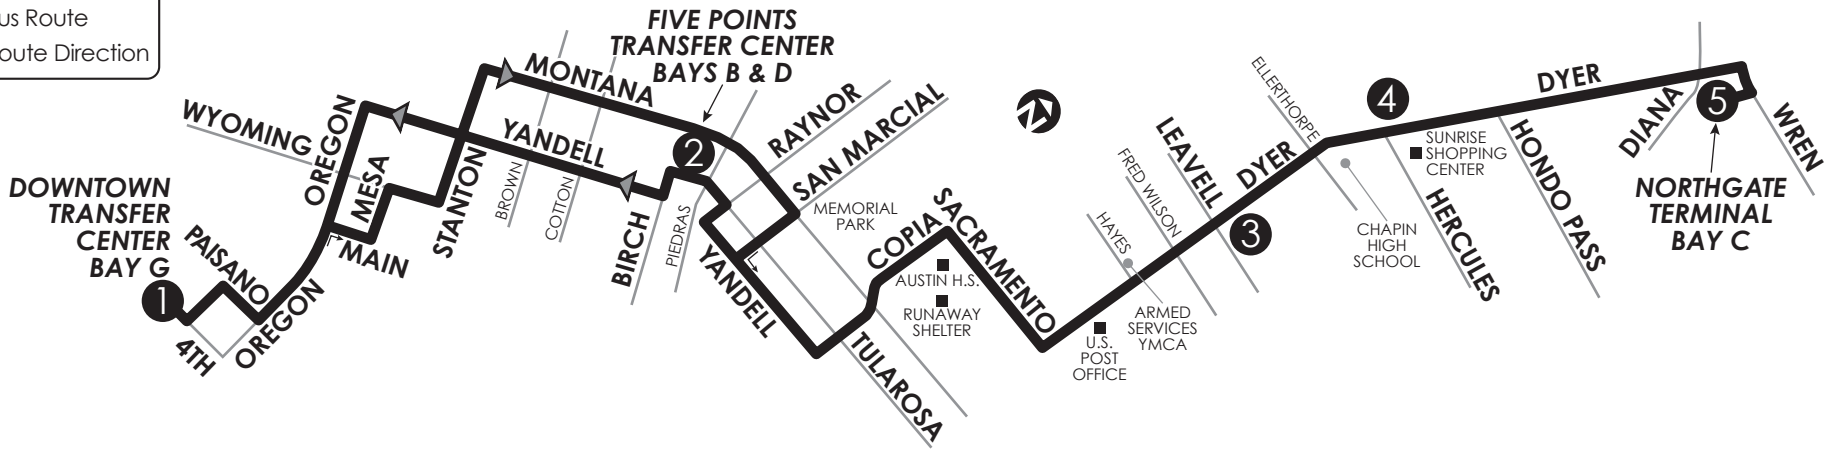

35 Northgate via Dyer

Downtown Transfer Center Bay G
Five Points Transfer Center Bays B & D
Northgate Terminal south

CONNECTING ROUTES DOWNTOWN
1, 3, 4, 9, 10, 14, 15, 21, 22, 24, 33, 34, 36, 42, 50, 55, 59, 61, 62, 65, 66, 83, Brio

FIVE POINTS TRANSFER CENTER
25, 30, 32, 33, 34, 41, 50, 55

NORTHGATE TRANSFER CENTER
7, 40, 41, 42, 43, 44, 45, 46, 80, 90

LEGEND

- ① Time Point
- ▬ Bus Route
- Route Direction

Holiday

Downtown Transfer Ctr	Five Points Terminal	Dyer at Leavell	Dyer at Hercules	Northgate Terminal	Dyer at Hercules	Dyer at Leavell	Five Points Terminal	Downtown Transfer Ctr
①	②	③	④	⑤	④	③	②	①
7:25	7:45	8:09	8:14	8:34	8:45	8:51	9:16	9:40
8:35	8:55	9:19	9:24	9:44	9:55	10:01	10:26	10:50
9:45	10:05	10:29	10:34	10:54	11:05	11:11	11:36	12:00
10:55	11:15	11:39	11:44	12:04	12:15	12:21	12:46	1:10
12:05	12:25	12:49	12:54	1:14	1:25	1:31	1:56	2:20
1:15	1:35	1:59	2:04	2:24	2:35	2:41	3:06	3:30
2:25	2:45	3:09	3:14	3:34	3:45	3:51	4:16	4:40
3:35	3:55	4:19	4:24	4:44	4:55	5:01	5:26	5:50
4:45	5:05	5:29	5:34	5:54	6:05	6:11	6:36	7:00
5:55	6:15	6:39	6:44	7:04	7:15	7:21	7:46	8:10
7:05	7:25	7:49	7:54	8:14	8:25	8:31	8:56	9:20
8:15	8:35	8:59	9:04	9:24	9:35	9:41	10:06	10:30

- CONNECTING POINTS TO ROUTES**
- ▶ Downtown
 - ▶ Five Points Terminal
 - ▶ Montana & Copia (50, 55)
 - ▶ Copia & Hueco (33)
 - ▶ Copia & Pershing (30)
 - ▶ Dyer & Fred Wilson (36, 41)
 - ▶ Dyer & Kemp (36, 41)
 - ▶ Dyer & Hercules (41)
 - ▶ Northgate Transfer Center
 - ▶ Dyer/Hayes (32)
 - ▶ Dyer/Broadbudds (32, 36)
 - ▶ Dyer/Hondo Pass (42)