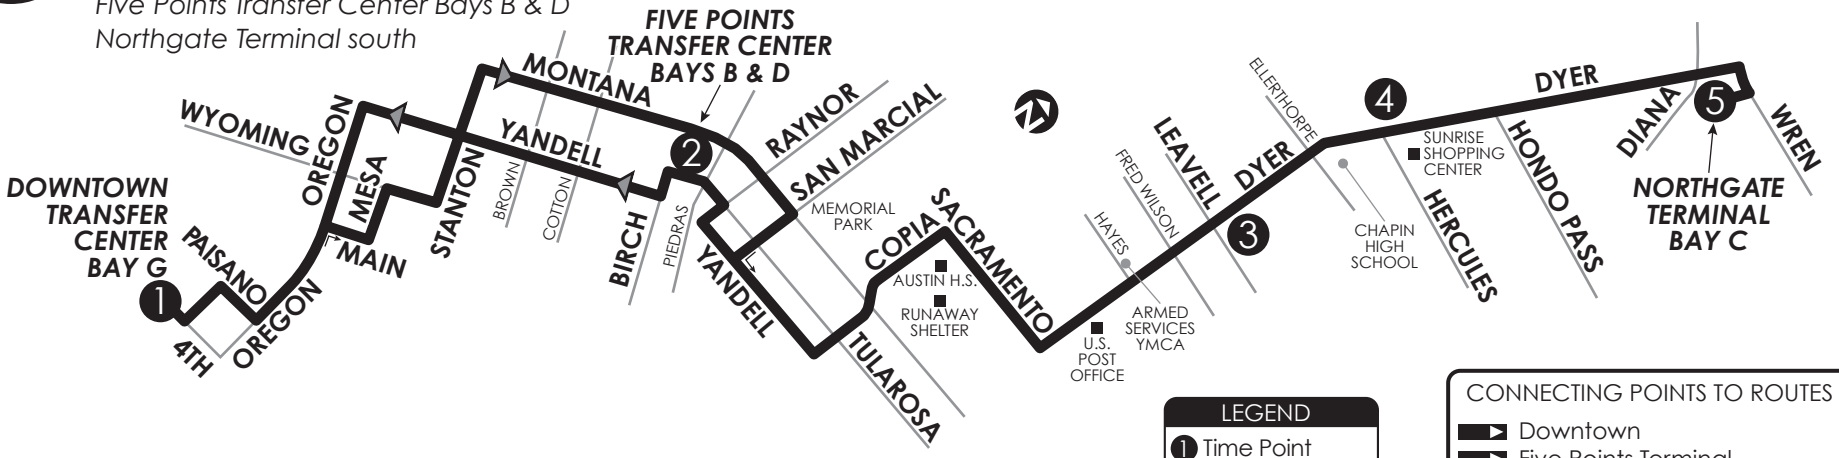

35 Northgate via Dyer

Downtown Transfer Center Bay G
Five Points Transfer Center Bays B & D
Northgate Terminal south

CONNECTING ROUTES
DOWNTOWN
1, 3, 4, 9, 10, 14, 15, 21, 22, 24, 33,
34, 36, 42, 50, 55, 59, 61, 62, 65, 66,
83, Brio

FIVE POINTS
TRANSFER
CENTER
25, 30, 32, 33,
34, 41, 50, 55

NORTHGATE TRANSFER CENTER
7, 40, 41, 42, 43, 44, 45, 46, 80, 90

LEGEND

- ① Time Point
- ▶ Bus Route
- ↔ Route Direction

CONNECTING POINTS TO ROUTES

- ▶ Downtown
- ▶ Five Points Terminal
- ▶ Montana & Copia (50, 55)
- ▶ Copia & Hueco (33)
- ▶ Copia & Pershing (30)
- ▶ Dyer & Fred Wilson (36, 41)
- ▶ Dyer & Kemp (36, 41)
- ▶ Dyer & Hercules (41)
- ▶ Northgate Transfer Center
- ▶ Dyer/Hayes (32)
- ▶ Dyer/Broadus (32, 36)
- ▶ Dyer/Hondo Pass (42)

Sunday

Downtown Transfer Ctr. D	Five Points Transfer Cntr. D	Dyer at Leavell	Dyer at Hercules	Northgate Transfer Cntr.	Dyer at Hercules	Dyer at Sheppard	Five Points Transfer Ctr. B	Downtown Transfer Ctr.
1	2	3	4	5	4	3	2	1
6:15	6:35	6:59	7:04	7:24	7:35	7:41	8:06	8:30
7:25	7:45	8:09	8:14	8:34	8:45	8:51	9:16	9:40
8:35	8:55	9:19	9:24	9:44	9:55	10:01	10:26	10:50
9:45	10:05	10:29	10:34	10:54	11:05	11:11	11:36	12:00
10:55	11:15	11:39	11:44	12:04	12:15	12:21	12:46	1:10
12:05	12:25	12:49	12:54	1:14	1:25	1:31	1:56	2:20
1:15	1:35	1:59	2:04	2:24	2:35	2:41	3:06	3:30
2:25	2:45	3:09	3:14	3:34	3:45	3:51	4:16	4:40
3:35	3:55	4:19	4:24	4:44	4:55	5:01	5:26	5:50
4:45	5:05	5:29	5:34	5:54	6:05	6:11	6:36	7:00
5:55	6:15	6:39	6:44	7:04	7:15	7:21	7:46	8:10
7:05	7:25	7:49	7:54	8:14	8:25	8:31	8:56	9:20
8:15	8:35	8:59	9:04	9:24	9:35	9:41	10:06	10:30