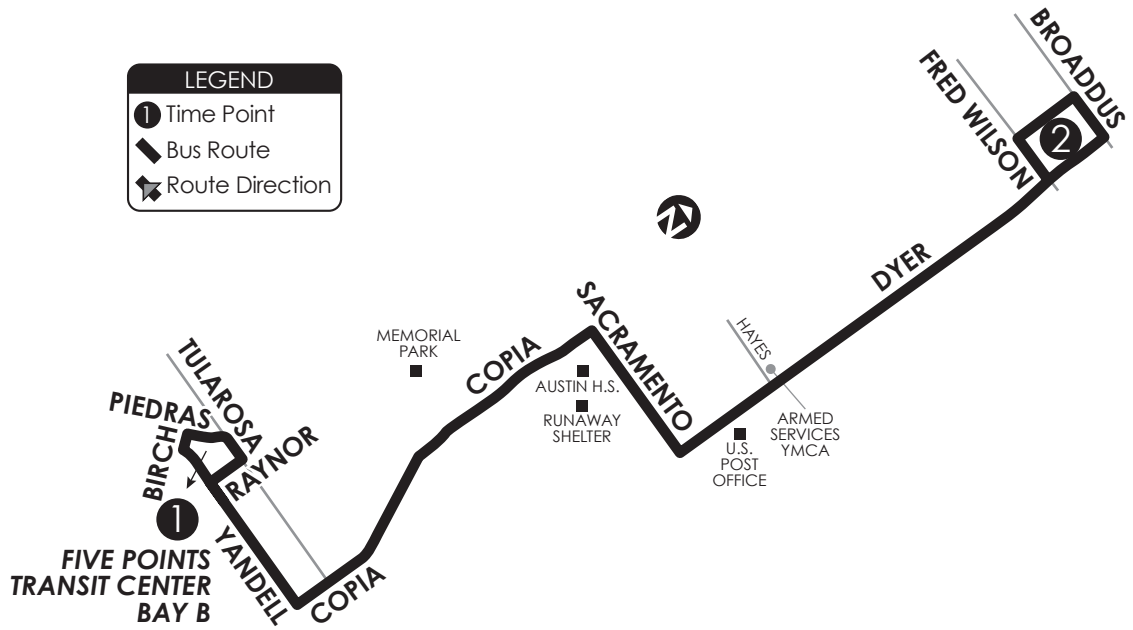

35 Five Points via Dyer

LEGEND

- ① Time Point
- ▬ Bus Route
- Route Direction

- CONNECTING POINTS TO ROUTES**
- Five Points Transit Center
 - Copia & Hueco (33)
 - Dyer & Hayes (32)
 - Dyer & Sheppard (32, 36, 37, 41, Brio)
 - Montana & Copia (50)
 - Dyer & Fred Wilson (41)

FIVE POINTS TRANSIT CENTER
2, 32, 33, 34, 35, 50, Brio

Mon-Fri

Five Points TC Bay B	Dyer at Walmart	Five Points TC Bay B
5:10	5:40	6:05
6:10	6:40	7:05
7:10	7:40	8:05
8:10	8:40	9:05
9:10	9:40	10:05
10:10	10:40	11:05
11:10	11:40	12:05
12:10	12:40	1:05
1:10	1:40	2:05
2:10	2:40	3:05
3:10	3:40	4:05
4:10	4:40	5:05
5:10	5:40	6:05
6:10	6:40	7:05
7:10	7:40	8:05
8:10	8:40	9:05
9:10	9:40	10:05

Saturday

Five Points TC Bay B	Dyer at Walmart	Five Points TC Bay B
6:10	6:40	7:05
7:10	7:40	8:05
8:10	8:40	9:05
9:10	9:40	10:05
10:10	10:40	11:05
11:10	11:40	12:05
12:10	12:40	1:05
1:10	1:40	2:05
2:10	2:40	3:05
3:10	3:40	4:05
4:10	4:40	5:05
5:10	5:40	6:05
6:10	6:40	7:05
7:10	7:40	8:05
8:10	8:40	9:05
9:10	9:40	10:05

Sun/Holiday

Five Points TC Bay B	Dyer at Walmart	Five Points TC Bay B
7:10	7:40	8:05
8:10	8:40	9:05
9:10	9:40	10:05
10:10	10:40	11:05
11:10	11:40	12:05
12:10	12:40	1:05
1:10	1:40	2:05
2:10	2:40	3:05
3:10	3:40	4:05
4:10	4:40	5:05
5:10	5:40	6:05
6:10	6:40	7:05
7:10	7:40	8:05
8:10	8:40	9:05
9:10	9:40	10:05