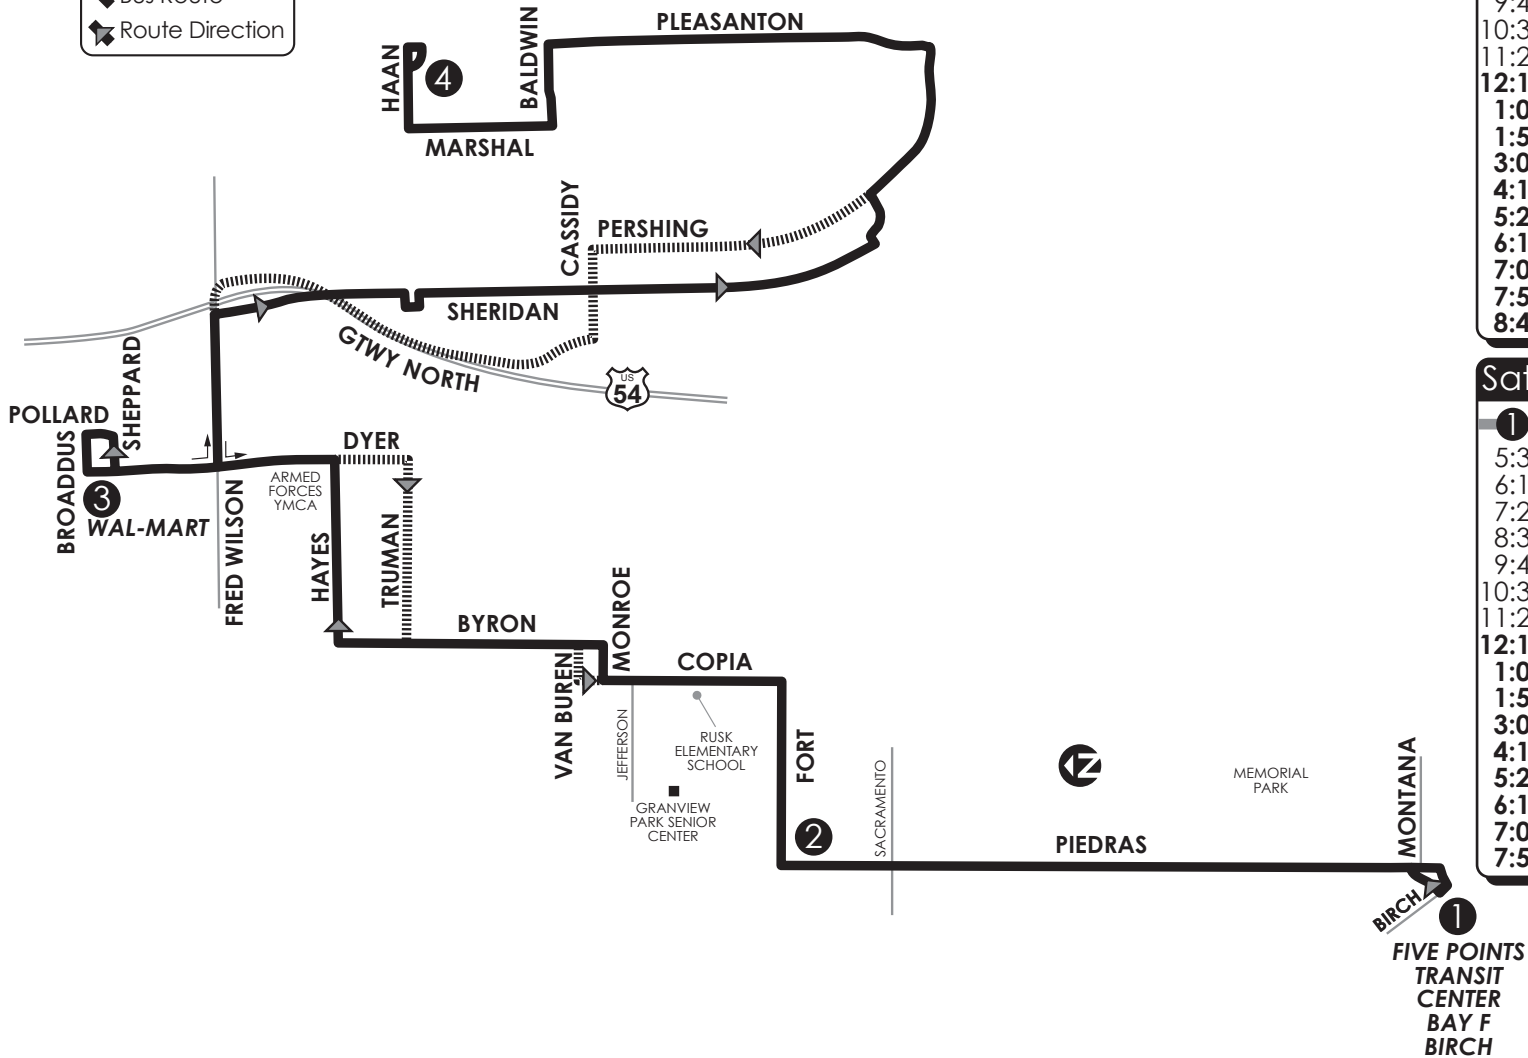

32 Five Points/Piedras/Ft. Bliss

LEGEND

- ① Time Point
- Bus Route
- ↔ Route Direction

- CONNECTING POINTS TO ROUTES
- Five Points Transit Center
 - Fort Blvd & Piedras (36, 41)
 - Dyer & Hayes (35)
 - Dyer & Sheppard (35, 36, 37, 41, Brio)

FIVE POINTS TRANSIT CENTER
2, 32, 33, 34, 35, 50, Brio

Monday-Friday

Five Points TC Bay F	Fort Blvd at Piedras	Walmart Dyer/Broadus	Ft. Bliss PX	Fort Blvd at Piedras	Five Points TC Bay F
①	②	③	④	②	①
5:30	5:38	5:49	—	6:00	6:11
6:15	6:23	6:34	6:52	7:10	7:21
7:25	7:35	7:48	8:06	8:24	8:35
8:35	8:45	8:58	9:16	9:34	9:45
9:45	9:55	10:08	—	10:19	10:30
10:35	10:45	10:58	—	11:09	11:20
11:25	11:35	11:48	—	11:59	12:10
12:15	12:25	12:38	—	12:49	1:00
1:05	1:15	1:28	—	1:39	1:50
1:55	2:05	2:18	2:36	2:54	3:05
3:05	3:15	3:28	3:46	4:04	4:15
4:15	4:25	4:38	4:56	5:14	5:25
5:25	5:35	5:48	—	5:59	6:10
6:15	6:25	6:38	—	6:49	7:00
7:05	7:15	7:28	—	7:39	7:50
7:55	8:05	8:18	—	8:29	8:40
8:45	8:55	—	—	—	—

Saturday

①	②	③	④	②	①
5:30	5:38	5:49	—	6:00	6:11
6:15	6:23	6:34	6:52	7:10	7:21
7:25	7:35	7:48	8:06	8:24	8:35
8:35	8:45	8:58	9:16	9:34	9:45
9:45	9:55	10:08	—	10:19	10:30
10:35	10:45	10:58	—	11:09	11:20
11:25	11:35	11:48	—	11:59	12:10
12:15	12:25	12:38	—	12:49	1:00
1:05	1:15	1:28	—	1:39	1:50
1:55	2:05	2:18	2:36	2:54	3:05
3:05	3:15	3:28	3:46	4:04	4:15
4:15	4:25	4:38	4:56	5:14	5:25
5:25	5:35	5:48	—	5:59	6:10
6:15	6:25	6:38	—	6:49	7:00
7:05	7:15	7:28	—	7:39	7:50
7:55	8:05	8:18	—	8:29	8:40