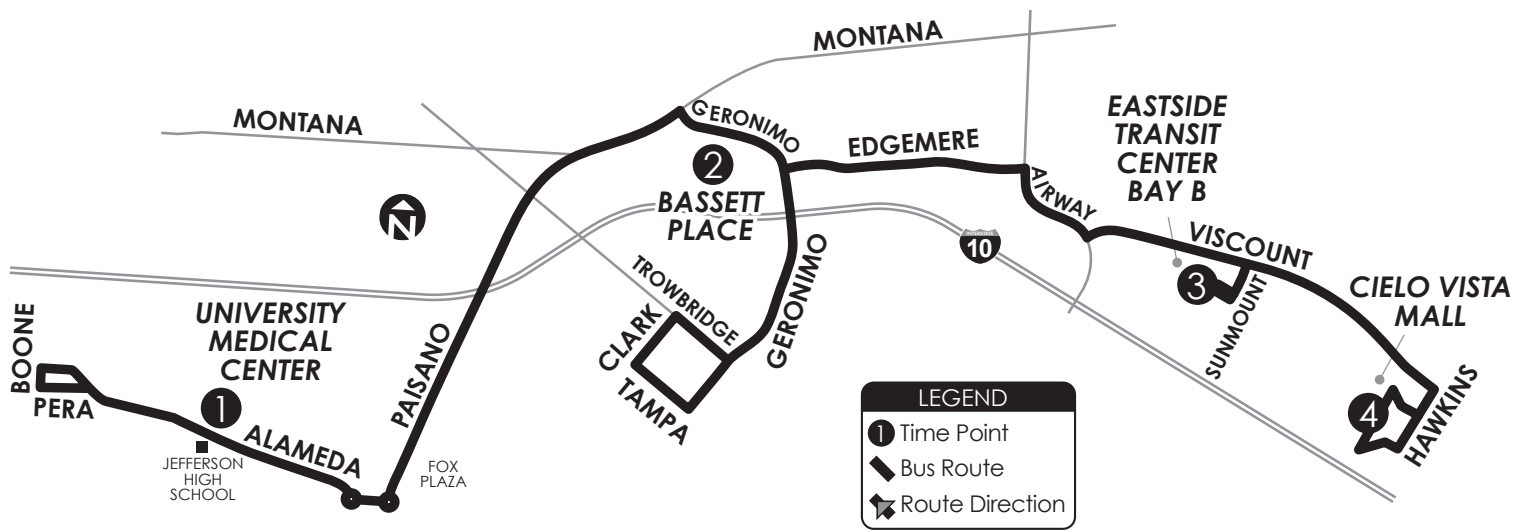

# 25 University Medical/Cielo Vista

VISCOUNT & HAWKINS  
7, 25, 51, 52, 53, 58, 63, 72

EASTSIDE TRANSIT CENTER ROUTES  
5, 6, 7, 8, 25, 50, 51, 52, 53, 58, 59, 63, 70,  
72, CR 20, PA90  
SPECIAL TRIPS: 10, 11, 12, 13, 14, 15, 17

CONNECTING POINTS TO ROUTES

- Eastside Transit Center
- Bassett Place (7, 21, 33)
- Montana & Geronimo (7, 33, 50)
- Viscount & Hawkins
- University Medical (21, 61, 62, 66, Brio)
- Edgemere & Airway (33)

Monday-Saturday

University Medical Ctr.	Bassett Place	Eastside TC Bay B	Cielo Vista Mall	Eastside TTC Bay B	Bassett Place	University Medical Ctr.
1	2	3	4	3	2	1
—	—	—	—	—	6:18	6:30
6:30	6:41	7:07	7:12	7:27	7:48	8:00
8:00	8:11	8:37	8:42	8:57	9:18	9:30
9:30	9:41	10:07	10:12	10:27	10:48	11:00
11:00	11:11	11:37	11:42	11:57	<b>12:18</b>	<b>12:30</b>
<b>12:30</b>	<b>12:41</b>	<b>1:07</b>	<b>1:12</b>	<b>1:27</b>	<b>1:48</b>	<b>2:00</b>
<b>2:00</b>	<b>2:11</b>	<b>2:37</b>	<b>2:42</b>	<b>2:57</b>	<b>3:18</b>	<b>3:30</b>
<b>3:30</b>	<b>3:41</b>	<b>4:07</b>	<b>4:12</b>	<b>4:27</b>	<b>4:48</b>	<b>5:00</b>
<b>5:00</b>	<b>5:11</b>	<b>5:37</b>	<b>5:42</b>	<b>5:57</b>	<b>6:18</b>	<b>6:30</b>
<b>6:30</b>	<b>6:41</b>	<b>7:07</b>	<b>7:12</b>	<b>7:27</b>	<b>7:48</b>	<b>8:00</b>