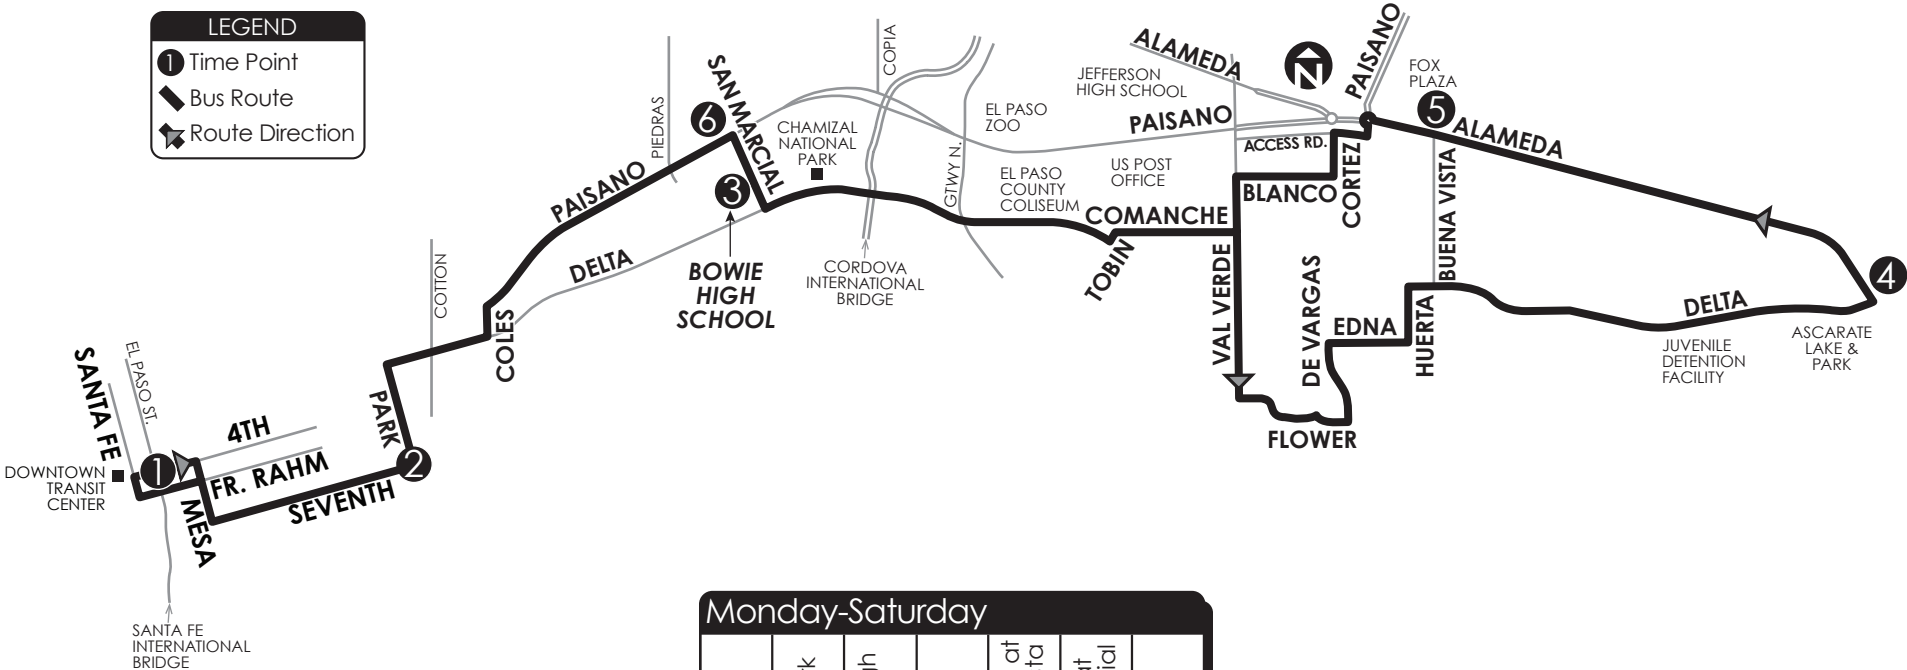

24 Delta via Second Ward

DOWNTOWN TRANSIT CENTER ROUTES
 1, 2, 3, 4, 10, 14, 24, 34, 36, 42, 50, 59, 61, 65, 66, 83, Brio, Streetcar, NM Gold
SPECIAL TRIPS: 15, 16, 17

- CONNECTING POINTS TO ROUTES**
- Downtown Transit Center
 - Paisano & Val Verde (62, 65)
 - Fox Plaza (25, 61, 65, 66, Brio)
 - Delta & Val Verde (62)
 - Delta & Alameda (61, 62, 65, 66, Brio)

LEGEND

- ① Time Point
- ▬ Bus Route
- ➔ Route Direction

Monday-Saturday

①	②	③	④	⑤	⑥	①
4th at Santa Fe	7th at Park	Bowie High School	Alameda at Delta	Alameda at Buena Vista	Paisano at San Marcial	4th at Santa Fe
—	—	—	5:00	5:07	5:19	5:34
5:35	5:48	5:54	6:12	6:19	6:31	6:50
6:55	7:08	7:14	7:32	7:39	7:51	8:10
8:15	8:28	8:34	8:52	8:59	9:11	9:30
9:35	9:48	9:54	10:12	10:19	10:31	10:46
2:55	3:08	3:14	3:32	3:39	3:51	4:10
4:15	4:28	4:34	4:52	4:59	5:11	5:30
5:35	5:48	5:54	6:12	6:19	6:31	6:50
6:55	7:08	7:14	7:32	7:39	7:51	8:10