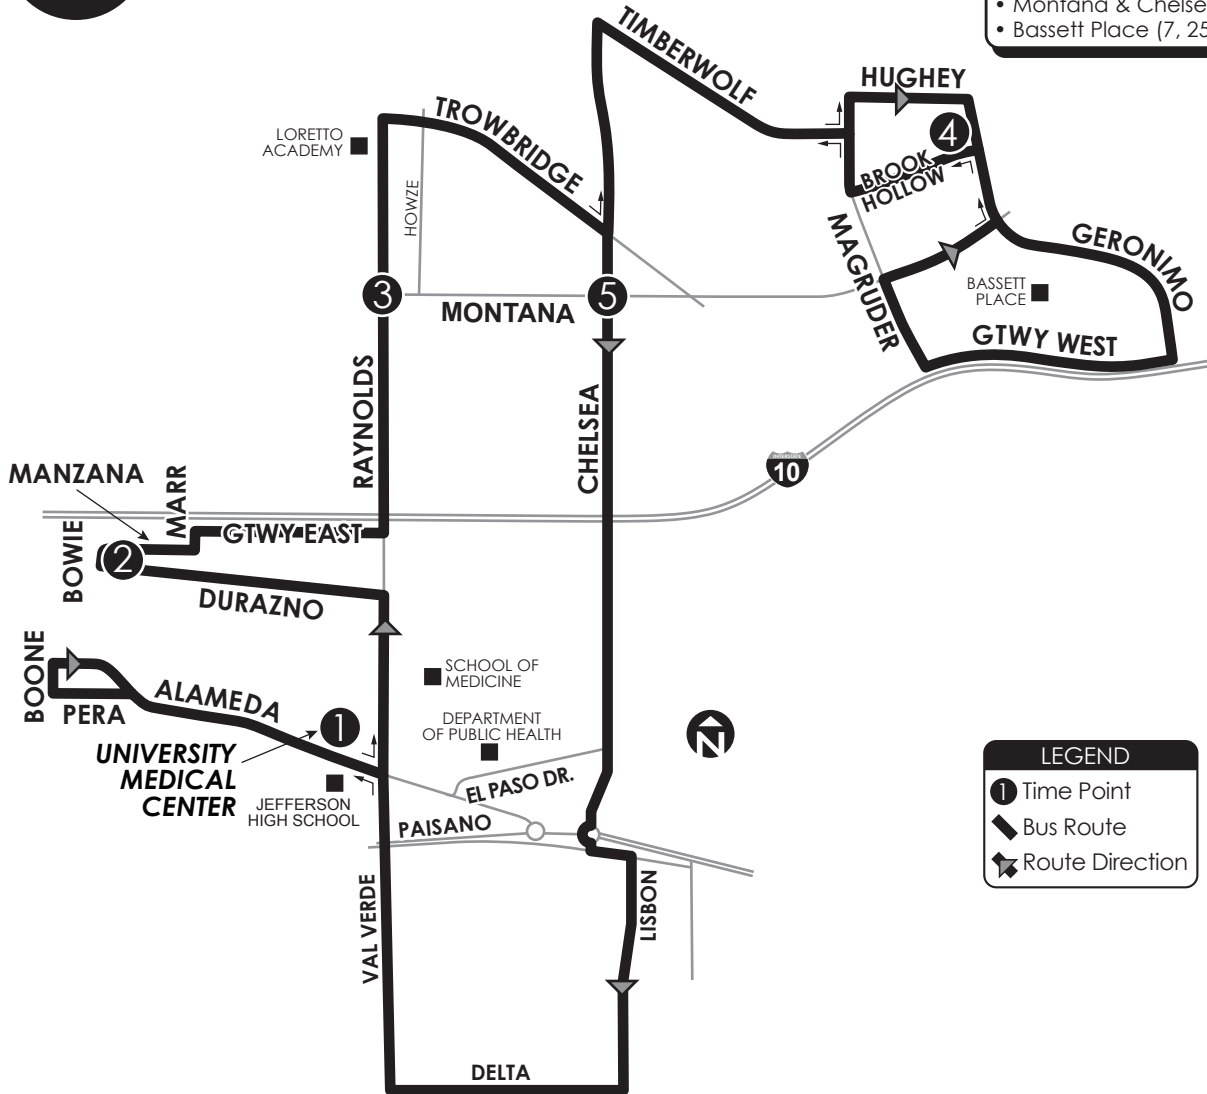

# 21 Chelmont via Raynolds

- CONNECTING POINTS TO ROUTES**
- University Medical (25, 61, 62, 66, Brio)
  - Montana & Raynolds (50)
  - Trowbridge & Chelsea (33)
  - Montana & Chelsea (50)
  - Bassett Place (7, 25, 33)

**Monday-Friday**

University Medical Ctr	Bowie at Durazno	Raynolds at Montana	Brookhollow at Geronimo	Chelsea at Montana	University Medical Ctr
1	2	3	4	5	1
—	—	—	5:15	5:35	5:55
5:55	6:03	6:10	6:25	6:45	7:05
7:05	7:13	7:20	7:35	7:55	8:15
8:15	8:23	8:30	8:45	9:05	9:25
9:25	9:33	9:40	9:55	10:15	10:35
10:35	10:43	10:50	11:05	11:25	11:45
11:45	11:53	12:00	12:15	12:35	12:55
12:55	1:03	1:10	1:25	1:45	2:05
2:05	2:13	2:20	2:35	2:55	3:15
3:15	3:23	3:30	3:45	4:05	4:25
4:25	4:33	4:40	4:55	5:15	5:35
5:35	5:43	5:50	6:05	6:25	6:45

**Sunday/Holiday**

1	2	3	4	5	1
—	—	—	6:45	7:05	7:25
7:25	7:33	7:40	7:55	8:15	8:35
8:35	8:43	8:50	9:05	9:25	9:45
9:45	9:53	10:00	10:15	10:35	10:55
10:55	11:03	11:10	11:25	11:45	12:05
12:05	12:13	12:20	12:35	12:55	1:15
1:15	1:23	1:30	1:45	2:05	2:25
2:25	2:33	2:40	2:55	3:15	3:35
3:35	3:43	3:50	4:05	4:25	4:45
4:45	4:53	5:00	5:15	5:35	5:55

**LEGEND**

- ① Time Point
- ▬ Bus Route
- ➔ Route Direction