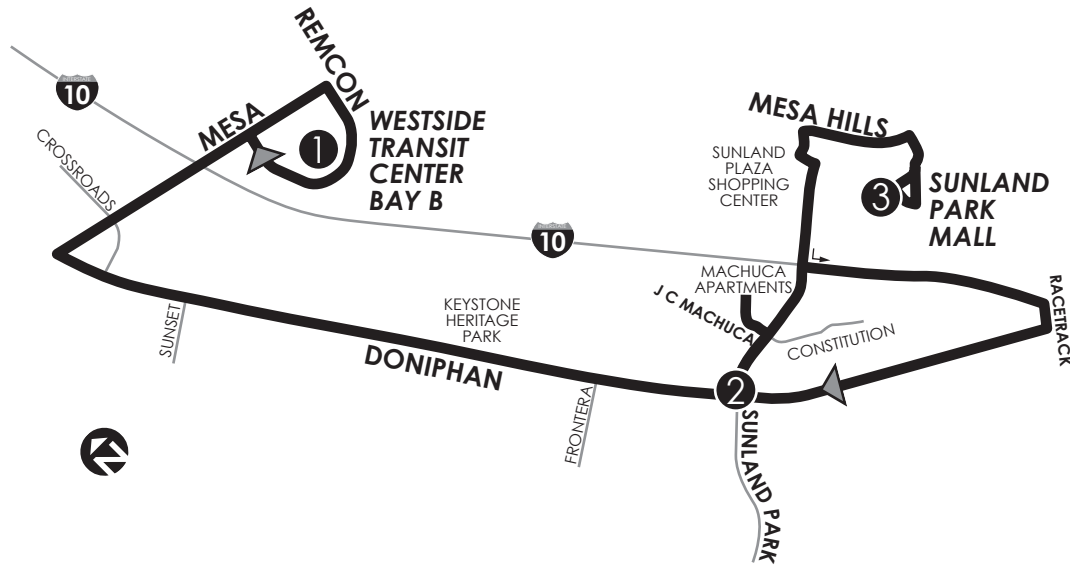

20 Sunland Park Circulator

WESTSIDE TRANSIT CENTER ROUTES
 12, 13, 15, 16, 17, 19, 20, 83, PA90, Brio,
 NM Gold Route, CR 10
 SPECIAL TRIPS: 14

CONNECTING POINTS TO ROUTES

- Westside Transit Center
- Mesa & Doniphan (12, 16, 17)
- Sunland Park Mall (13, 14)

LEGEND

- ① Time Point
- ▬ Bus Route
- Route Direction

Mon-Sat

Westside TC Bay B	Sunland Park at Doniphan	Sunland Park Mall	Doniphan at Sunland Park	Westside TC Bay B
①	②	③	②	①
5:30	5:42	5:56	6:09	6:26
6:30	6:42	6:56	7:09	7:26
7:30	7:42	7:56	8:09	8:26
8:30	8:42	8:56	9:09	9:26
9:30	9:42	9:56	10:09	10:26
2:30	2:42	2:56	3:09	3:26
3:30	3:42	3:56	4:09	4:26
4:30	4:42	4:56	5:09	5:26
5:30	5:42	5:56	6:09	6:26
6:30	6:42	6:56	7:09	7:26
7:30	7:42	7:56	8:09	8:26